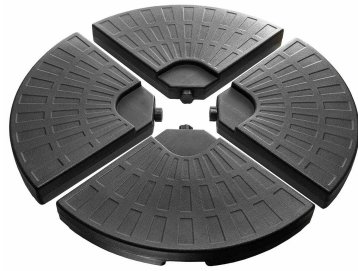

Cantilever Style
 Cherry color Sunbrella® brand fabric • 11 ft. diameter
 • Multi-function solar power LED lights • Horizontal and vertical tilt adjustments • 360° rotation
 • 4-piece base included
TC49-TGY11C-11

Cantilever Style
 Weather resistant red color fabric
 • 10 ft. diameter • Solar power LED lights • Vertical tilt adjustments
 • Requires weighted base (not included)
TC49-TGY021-10

Weather resistant red color fabric
 • 9 ft. diameter • Solar power LED lights
 • Raise and lower crank handle • Tilt feature
 • Requires weighted base (not included)
TC49-TGY031-9

Umbrella Bases

20"x20"x3" • Four sections
• Water fill • 132 lb. weight capacity
SV42-JX01GR

19"x3" • Four sections • Water fill
• 132 lb. weight capacity
SV42-JX02GR

33"x33"x7" • Surface mount, two sections
• Water fill • 220 lb. weight capacity
SV42-JX04BG