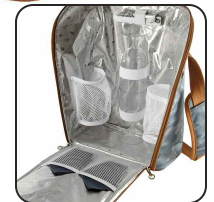

SV42-CA268044

- Wine Tote**
- 7"x4.3"x14"
 - Two glasses, two napkins • Bottle opener and stopper

SV42-CA178026

- Wine Tote**
- 12.5"x10.5"x11.5"
 - Two wine bottle pockets • Two glasses, two napkins
 - Bottle opener

SV42-CA168184

- Picnic Kit Cooler**
- 15"x8.5"x12"
 - Four each knives, forks, 9" plates, napkins, wine glasses
 - Adjustable shoulder strap

SV42-CA0590

- Backpack Picnic Kit Cooler**
- 11"x9"x16"
 - Four each knives, forks, spoons, 9" plates, napkins, wine glasses
 - Bottle opener and cutting board • 53"x48" blanket