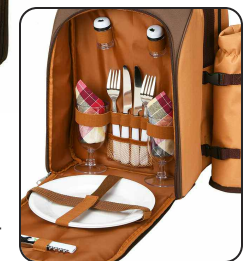

SV42-CA168184

- Picnic Kit Cooler**
- 15"x8.5"x12"
 - Four each knives, forks, 9" plates, napkins, wine glasses
 - Adjustable shoulder strap

SV42-CA0590

- Backpack Picnic Kit Cooler**
- 11"x9"x16"
 - Four each knives, forks, spoons, 9" plates, napkins, wine glasses
 - Bottle opener and cutting board • 53"x48" blanket

SV42-GF4306

- Backpack Picnic Kit Cooler**
- 11"x9"x16"
 - Two each knives, forks, 9" plates, napkins, wine glasses • Salt/Pepper shakers • Bottle opener

SV42-KP124006

Patio Umbrellas

Available in Sand color fabric
TC49-TGY11B-11