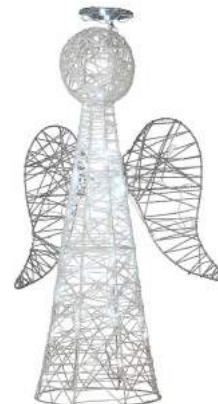

Angel Cone Tree

36" height • 60 white LED lights • Acrylic material with wire frame
DF-19060001L