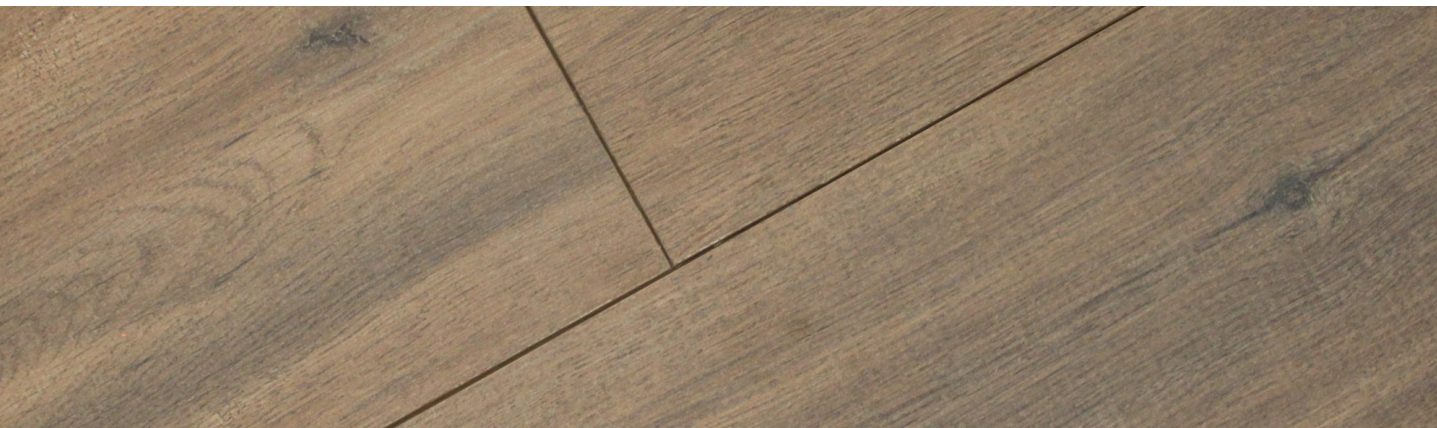

SPECIFICATIONS | PURE TOUCH COLLECTION

PRAVADAFLOORS.COM

PRODUCT NAME	HENNESSY (3303-4366)
PRODUCT DIMENSIONS	1/2 x 7.7 x 48in (12 x 195 x 1215mm)
PRODUCT TYPE	Laminate
WEAR LAYER RATING	AC3
PRINT VARIATIONS	3-4
LOCK SYSTEM	Swift-Click Lock
RADIANT HEAT APPROVED	Yes
CONSTRUCTION MATERIAL	High-density HDF
INSTALLATION METHOD	Float / Glue Assist
EDGE TREATMENT	Parasealer Wax
EDGE FINISH	Microbeveled
SURFACE	EIR (Embossed in Register)
GLOSS LEVEL	5-10%
COVERAGE / BOX	20.51 SQ.FT. / 1.90 SQ.M.
CERTIFICATIONS	FloorScore® Certified / CARB2 Compliant
RESIDENTIAL WARRANTY	35-Year Limited
COMMERCIAL WARRANTY	10-Year Limited

DISCLAIMER: Images may vary from actual product appearance due to a number of factors such as lighting during photoshoot, monitor displays, or natural wood variations.

PRAVADA[®]
EVOLUTIONZ[™]
BETTER THAN EVER