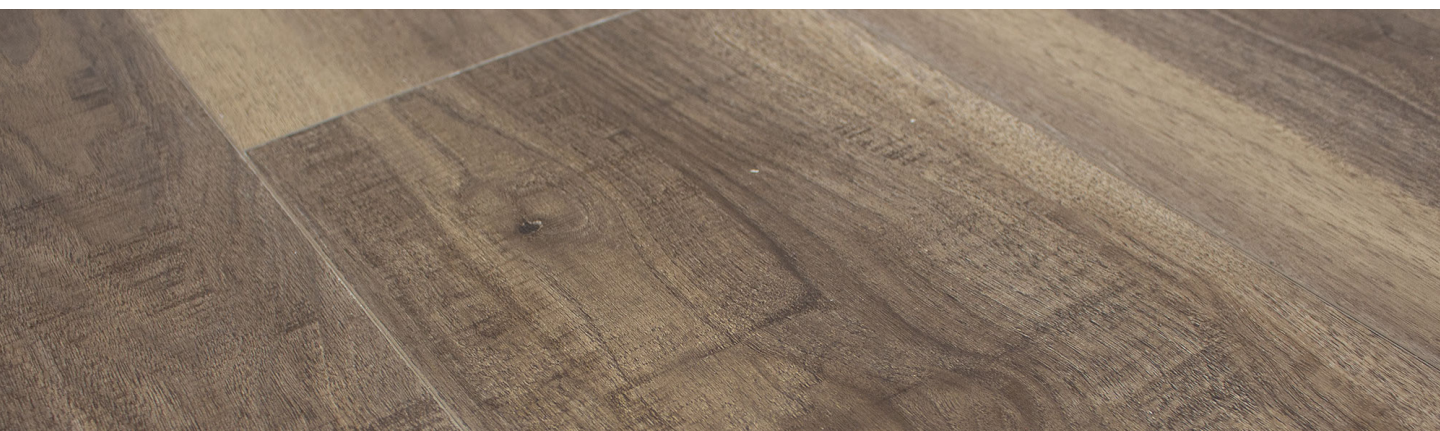

# SPECIFICATIONS | NAUSICOR COLLECTION

PRAVADAFLOORS.COM

<b>PRODUCT NAME</b>	WATERFRONT (7723-9283)
<b>PRODUCT DIMENSIONS</b>	1/4 x 9 x 72in (6 x 230 x 1840mm)
<b>PRODUCT TYPE</b>	Stone Plastic Composite (SPC)
<b>WEAR LAYER</b>	20mil (Commercial Grade)
<b>PRINT VARIATIONS</b>	3-4
<b>LOCK SYSTEM</b>	5Gi® Click-Lock
<b>RADIANT HEAT APPROVED</b>	Yes
<b>UNDERLAYMENT PAD</b>	1mm high-density IXPE foam
<b>INSTALLATION METHOD</b>	Float / Glue
<b>EDGE TREATMENT</b>	Painted V-Groove
<b>EDGE FINISH</b>	Microbeveled
<b>SURFACE</b>	EIR (Embossed in Register)
<b>GLOSS LEVEL</b>	5%
<b>COVERAGE / BOX</b>	27.33 SQ.FT. / 2.54 SQ.M.
<b>CERTIFICATIONS</b>	FloorScore® Certified
<b>RESIDENTIAL WARRANTY</b>	35-Year Limited
<b>COMMERCIAL WARRANTY</b>	10-Year Limited

DISCLAIMER: Images may vary from actual product appearance due to a number of factors such as lighting during photoshoot, monitor displays, or natural wood variations.

PRAVADA®  
**EVOLUTIONZ**<sup>TM</sup>  
BETTER THAN EVER