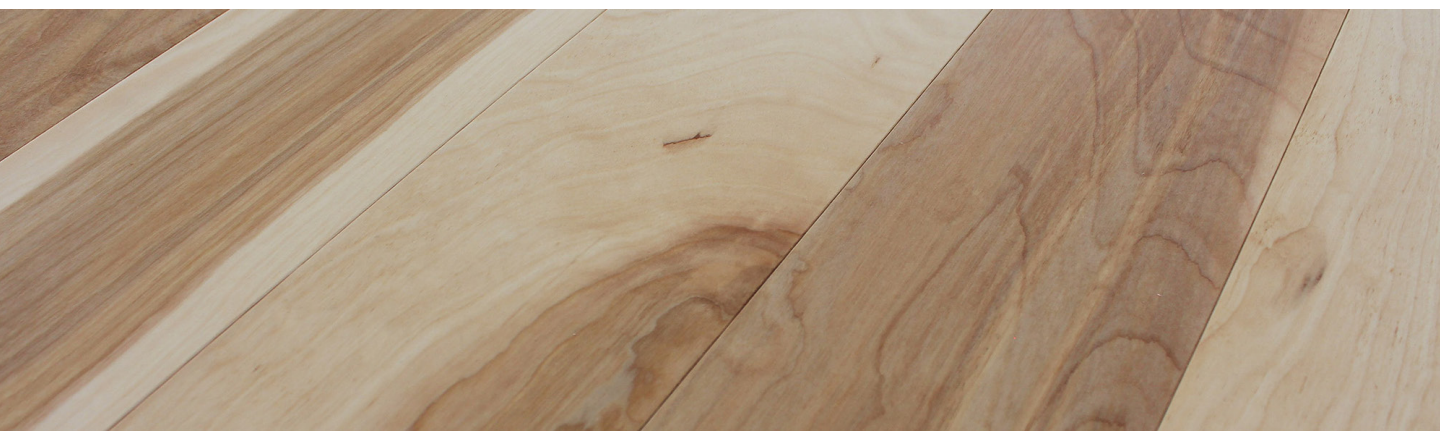

# SPECIFICATIONS | LOFT COLLECTION

PRAVADAFLOORS.COM

PRODUCT NAME	NATURAL ALLURE (3833-6288)
PRODUCT DIMENSIONS	1/2 x 5 x 16-48in RL* (12 x 127 x 406-1219mm RL*) <i>(* 80% of planks are 48in / 1219mm.)</i>
VENEER	Sliced 2mm
SPECIES	Birch
WOOD GRADING	ABCD
BOARD VARIATION	High
RADIANT HEAT APPROVED	Yes
CONSTRUCTION MATERIAL	9 Ply with precision Tongue & Groove
INSTALLATION METHOD	Staple, Float or Glue
JANKA HARDNESS	1260
EDGE FINISH	Microbeveled
FINISH	Endura Finish (Aluminum Oxide)
SURFACE	Smooth
GLOSS LEVEL	30%
COVERAGE / BOX	19.68 SQ.FT. / 1.83 SQ.M.
CARB2 COMPLIANT	Yes
WARRANTY	35-Year Limited

DISCLAIMER: Images may vary from actual product appearance due to a number of factors such as lighting during photoshoot, monitor displays, or natural wood variations.

**PRAVADA**<sup>®</sup>  
F L O O R S