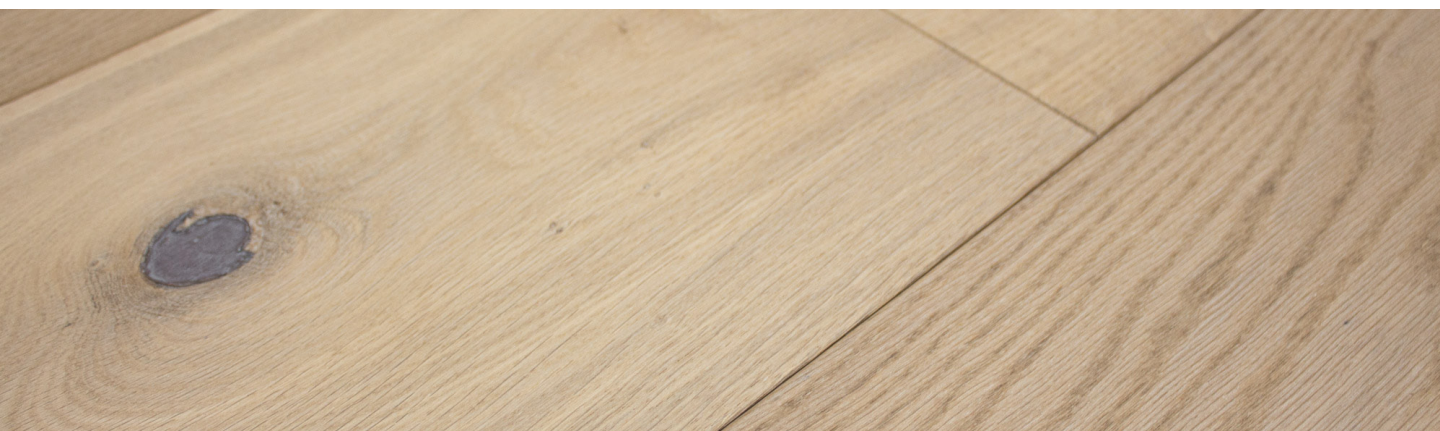

# SPECIFICATIONS | LE SOLEIL COLLECTION

PRAVADAFLOORS.COM

PRODUCT NAME	FLEUR (5376-3538)
PRODUCT DIMENSIONS	9/16 x 9.5 x 24-87in RL* (14 x 240 x 2200mm RL*) <i>(* 80% of planks are 87in / 2200mm.)</i>
VENEER	Sliced 2mm
SPECIES	European White Oak
WOOD GRADING	ABCD
BOARD VARIATION	High
RADIANT HEAT APPROVED	Yes
CONSTRUCTION MATERIAL	9 Ply with precision Tongue & Groove
INSTALLATION METHOD	Staple, Float or Glue
JANKA HARDNESS	1450
EDGE FINISH	Microbeveled
FINISH	UV Oil
SURFACE	Wire Brushed, Smoked
GLOSS LEVEL	Matte-5%
COVERAGE / BOX	34.10 SQ.FT. / 3.17 SQ.M.
CARB2 COMPLIANT	Yes
WARRANTY	35-Year Limited

DISCLAIMER: Images may vary from actual product appearance due to a number of factors such as lighting during photoshoot, monitor displays, or natural wood variations.

**PRAVADA**<sup>®</sup>  
F L O O R S