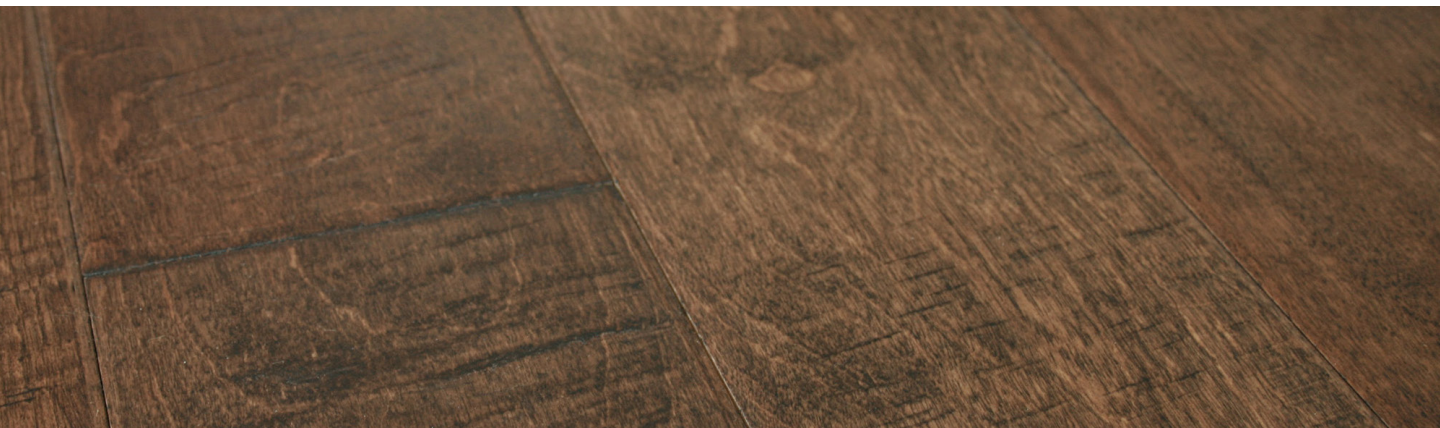

SPECIFICATIONS | HERITAGE COLLECTION

PRAVADAFLOORS.COM

PRODUCT NAME	TOBACCO (3833-8222HS (WP))
PRODUCT DIMENSIONS	1/2 x 6.5 x 18-72in RL* (12 x 165 x 457-1830mm RL*) <i>(* 80% of planks are 72in / 1830mm.)</i>
VENEER	Sliced 2mm
SPECIES	Birch
WOOD GRADING	ABCD
BOARD VARIATION	High
RADIANT HEAT APPROVED	Yes
CONSTRUCTION MATERIAL	9 Ply with precision Tongue & Groove
INSTALLATION METHOD	Staple, Float or Glue
JANKA HARDNESS	1260
EDGE FINISH	Microbeveled
FINISH	Endura Finish (Aluminum Oxide)
SURFACE	Handscraped
GLOSS LEVEL	15-20%
COVERAGE / BOX	19.18 SQ.FT. / 1.78 SQ.M.
CARB2 COMPLIANT	Yes
WARRANTY	35-Year Limited

DISCLAIMER: Images may vary from actual product appearance due to a number of factors such as lighting during photoshoot, monitor displays, or natural wood variations.

PRAVADA[®]
F L O O R S