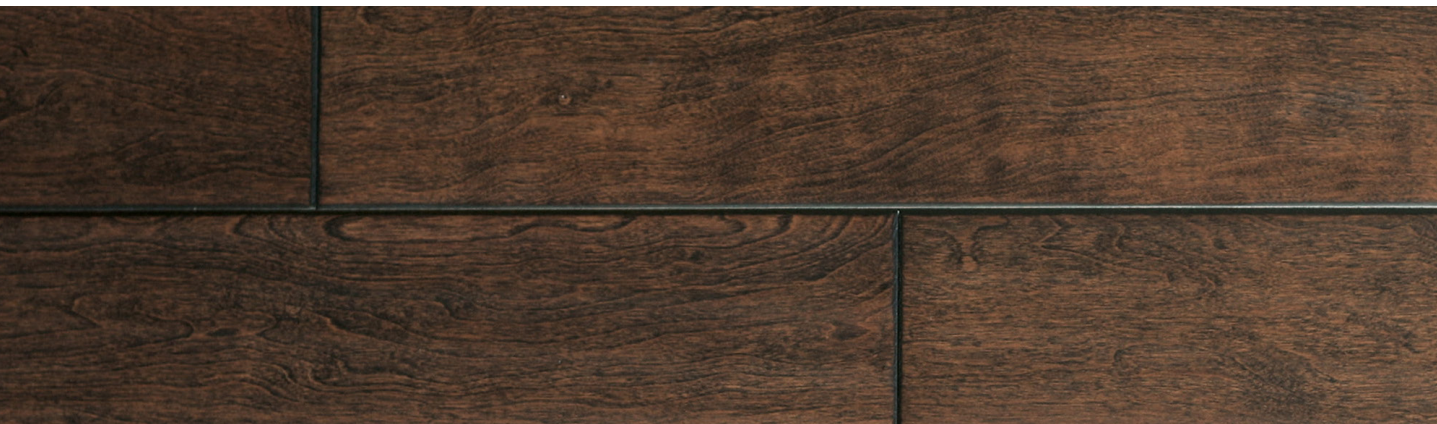

SPECIFICATIONS | HERITAGE COLLECTION

PRAVADAFLOORS.COM

PRODUCT NAME	HERITAGE BROWN (3833-4762HS (WP))
PRODUCT DIMENSIONS	1/2 x 6.5 x 18-72in RL* (12 x 165 x 457-1830mm RL*) <i>(* 80% of planks are 72in / 1830mm.)</i>
VENEER	Sliced 2mm
SPECIES	Birch
WOOD GRADING	ABCD
BOARD VARIATION	High
RADIANT HEAT APPROVED	Yes
CONSTRUCTION MATERIAL	9 Ply with precision Tongue & Groove
INSTALLATION METHOD	Staple, Float or Glue
JANKA HARDNESS	1260
EDGE FINISH	Microbeveled
FINISH	Endura Finish (Aluminum Oxide)
SURFACE	Handscraped
GLOSS LEVEL	15-20%
COVERAGE / BOX	19.18 SQ.FT. / 1.78 SQ.M.
CARB2 COMPLIANT	Yes
WARRANTY	35-Year Limited

DISCLAIMER: Images may vary from actual product appearance due to a number of factors such as lighting during photoshoot, monitor displays, or natural wood variations.

PRAVADA[®]
F L O O R S