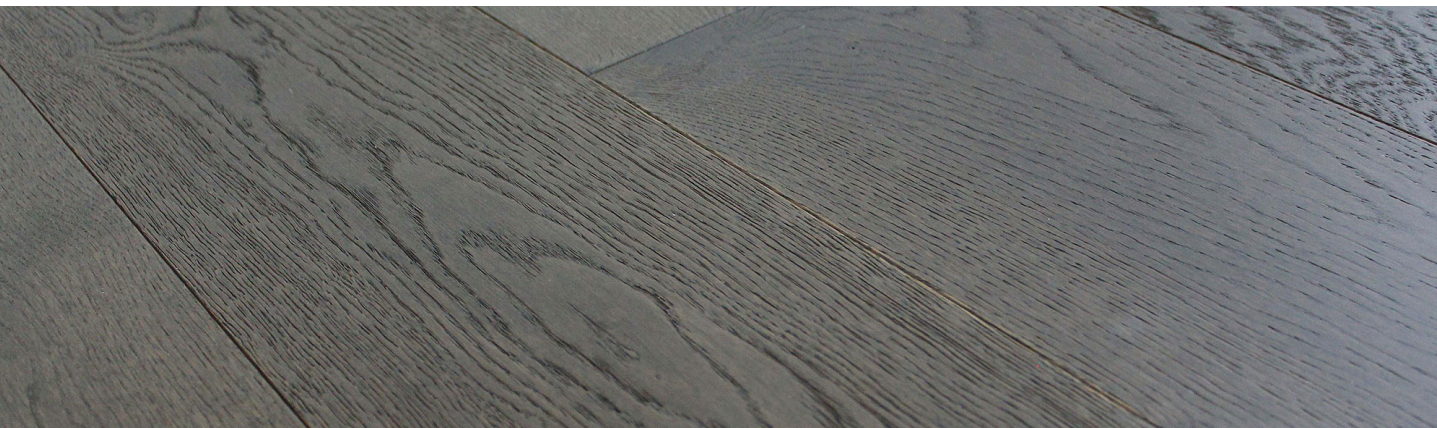

SPECIFICATIONS | HAUTE COULEUR COLLECTION

PRAVADAFLOORS.COM

| | |
|-----------------------|--|
| PRODUCT NAME | NUDE ROCHE (3833-6833N2) |
| PRODUCT DIMENSIONS | 1/2 x 7.5 x 24-72in RL* (12 x 190 x 1830mm RL*) <i>(* 80% of planks are 72in / 1830mm.)</i> |
| VENEER | Sliced 2mm |
| SPECIES | European White Oak |
| WOOD GRADING | ABCD |
| BOARD VARIATION | High |
| RADIANT HEAT APPROVED | Yes |
| CONSTRUCTION MATERIAL | 9 Ply with precision Tongue & Groove |
| INSTALLATION METHOD | Staple, Float or Glue |
| JANKA HARDNESS | 1450 |
| EDGE FINISH | Microbeveled |
| FINISH | UV Lacquer |
| SURFACE | Wire Brushed, Smoked |
| GLOSS LEVEL | Matte-5% |
| COVERAGE / BOX | 31.08 SQ.FT. / 2.90 SQ.M. |
| CARB2 COMPLIANT | Yes |
| WARRANTY | 35-Year Limited |

DISCLAIMER: Images may vary from actual product appearance due to a number of factors such as lighting during photoshoot, monitor displays, or natural wood variations.

PRAVADA[®]
F L O O R S