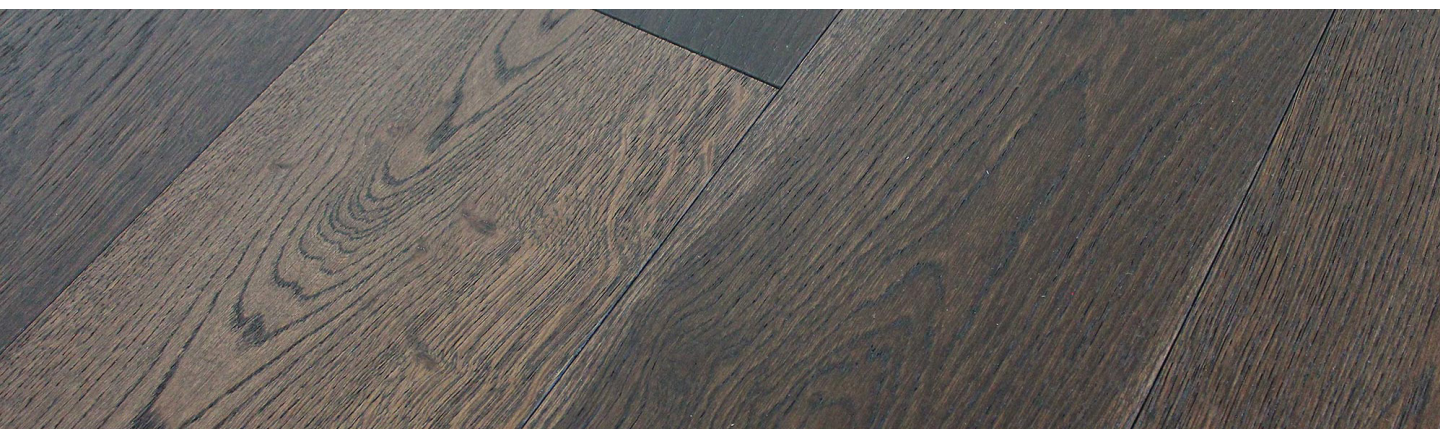

# SPECIFICATIONS | HAUTE COULEUR COLLECTION

PRAVADAFLOORS.COM

PRODUCT NAME	MOTIF (3833-6684)
PRODUCT DIMENSIONS	9/16 x 7.5 x 24-72in RL* (14 x 190 x 1830mm RL*) <i>(* 80% of planks are 72in / 1830mm.)</i>
VENEER	Frame Saw 3mm
SPECIES	European White Oak
WOOD GRADING	ABCD
BOARD VARIATION	High
RADIANT HEAT APPROVED	Yes
CONSTRUCTION MATERIAL	9 Ply with precision Tongue & Groove
INSTALLATION METHOD	Staple, Float or Glue
JANKA HARDNESS	1450
EDGE FINISH	Microbeveled
FINISH	UV Lacquer
SURFACE	Wire Brushed, Smoked
GLOSS LEVEL	Matte-5%
COVERAGE / BOX	23.31 SQ.FT. / 2.16 SQ.M.
CARB2 COMPLIANT	Yes
WARRANTY	35-Year Limited

DISCLAIMER: Images may vary from actual product appearance due to a number of factors such as lighting during photoshoot, monitor displays, or natural wood variations.

**PRAVADA**<sup>®</sup>  
F L O O R S