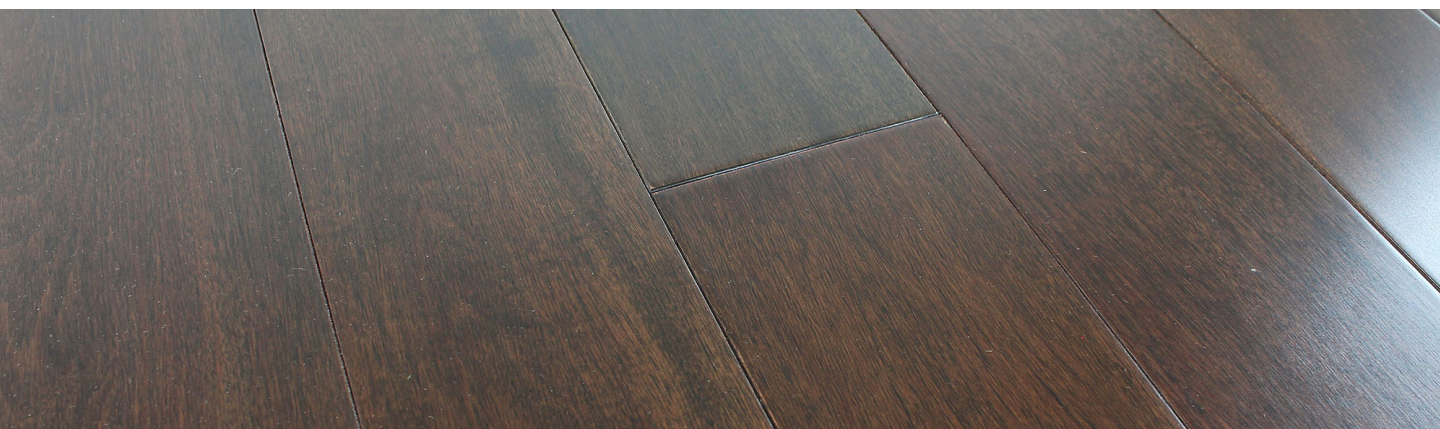

SPECIFICATIONS | EXOTICS COLLECTION

PRAVADAFLOORS.COM

PRODUCT NAME	BRAZILIAN TOFFEE (3833-8633)
PRODUCT DIMENSIONS	1/2 x 5 x 18-84in RL* (12 x 127 x 457-2134mm RL*) (* 80% of planks are 84in / 2134mm.)
VENEER	Sliced 2mm
SPECIES	Sirari
WOOD GRADING	ABC
BOARD VARIATION	High
RADIANT HEAT APPROVED	Yes* (Special care required. Please contact us for more info.)
CONSTRUCTION MATERIAL	9 Ply with precision Tongue & Groove
INSTALLATION METHOD	Staple, Float or Glue
JANKA HARDNESS	2820
EDGE FINISH	Microbeveled
FINISH	Endura Finish (Aluminum Oxide)
SURFACE	Smooth
GLOSS LEVEL	45%
COVERAGE / BOX	46.59 SQ.FT. / 4.33 SQ.M.
CARB2 COMPLIANT	Yes
WARRANTY	35-Year Limited

DISCLAIMER: Images may vary from actual product appearance due to a number of factors such as lighting during photoshoot, monitor displays, or natural wood variations.

PRAVADA[®]
F L O O R S