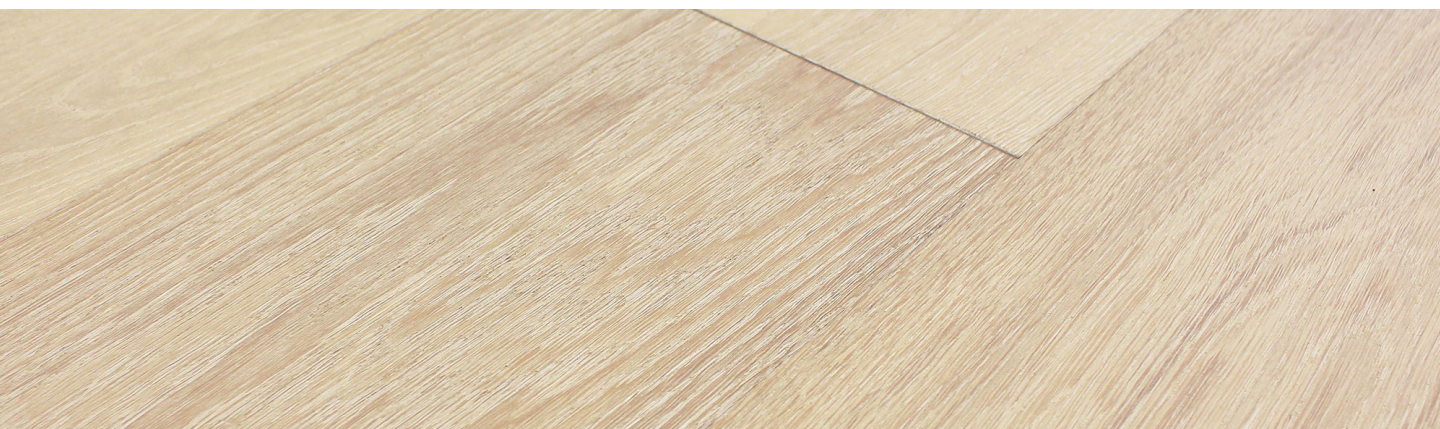

SPECIFICATIONS | CANVAS COLLECTION

PRAVADAFLOORS.COM

PRODUCT NAME	AURA (2268-2872)
PRODUCT DIMENSIONS	9/16 x 9 x 24-87in RL* (14 x 228 x 2200mm RL*) <i>(* 80% of planks are 87in / 2200mm.)</i>
VENEER	Frame Saw 3mm
SPECIES	European White Oak
WOOD GRADING	ABCD
BOARD VARIATION	High
RADIANT HEAT APPROVED	Yes
CONSTRUCTION MATERIAL	9 Ply with precision Tongue & Groove
INSTALLATION METHOD	Staple, Float or Glue
JANKA HARDNESS	1450
EDGE FINISH	Microbeveled
FINISH	UV Oil
SURFACE	Wire Brushed, Smoked
GLOSS LEVEL	Matte-5%
COVERAGE / BOX	31.26 SQ.FT. / 2.90 SQ.M.
CARB2 COMPLIANT	Yes
WARRANTY	35-Year Limited

DISCLAIMER: Images may vary from actual product appearance due to a number of factors such as lighting during photoshoot, monitor displays, or natural wood variations.

PRAVADA[®]
F L O O R S