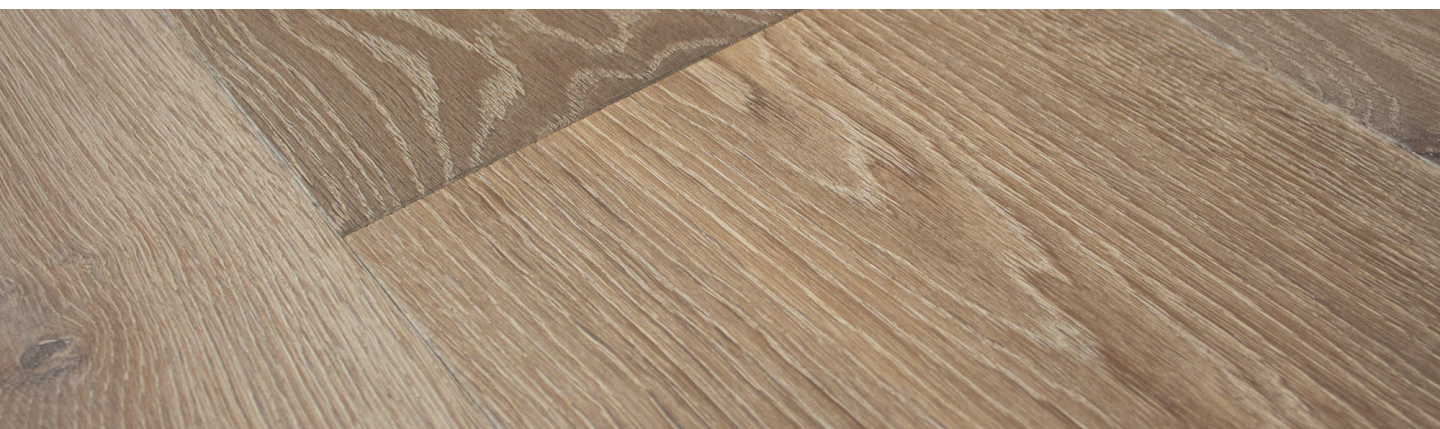

SPECIFICATIONS | ARTISTIQUE COLLECTION

PRAVADAFLOORS.COM

PRODUCT NAME	MOREAU (2788-6673)
PRODUCT DIMENSIONS	9/16 x 9.5 x 24-87in RL* (14 x 240 x 2200mm RL*) <i>(* 80% of planks are 87in / 2200mm.)</i>
VENEER	Frame Saw 3mm
SPECIES	European White Oak
WOOD GRADING	ABCD
BOARD VARIATION	High
RADIANT HEAT APPROVED	Yes
CONSTRUCTION MATERIAL	9 Ply with precision Tongue & Groove
INSTALLATION METHOD	Staple, Float or Glue
JANKA HARDNESS	1450
EDGE FINISH	Microbeveled
FINISH	UV Oil
SURFACE	Wire Brushed, Smoked
GLOSS LEVEL	Matte-5%
COVERAGE / BOX	39.27 SQ.FT. / 3.65 SQ.M.
CARB2 COMPLIANT	Yes
WARRANTY	35-Year Limited

DISCLAIMER: Images may vary from actual product appearance due to a number of factors such as lighting during photoshoot, monitor displays, or natural wood variations.

PRAVADA[®]
F L O O R S