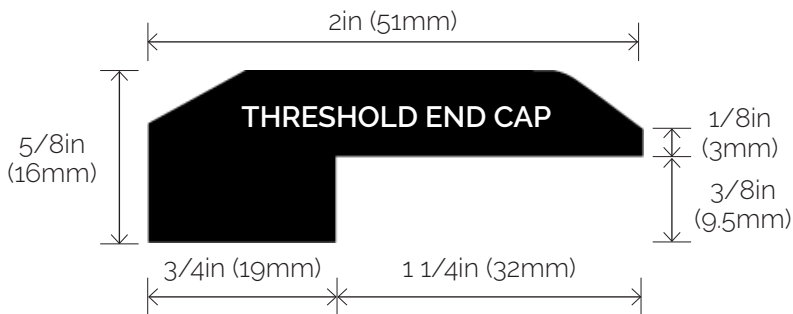

# MOULDING SPECIFICATIONS

ARTISTIQUE, CANVAS & LE SOLEIL COLLECTIONS

PRAVADAFLOORS.COM

DISCLAIMER: Profiles may change from time to time. Please contact Pravada Floors for up-to-date information. Ordering mouldings: Pravada Floors does not manufacture its own mouldings. Engineered wood mouldings are made by a third-party vendor to match and compliment Pravada colours.