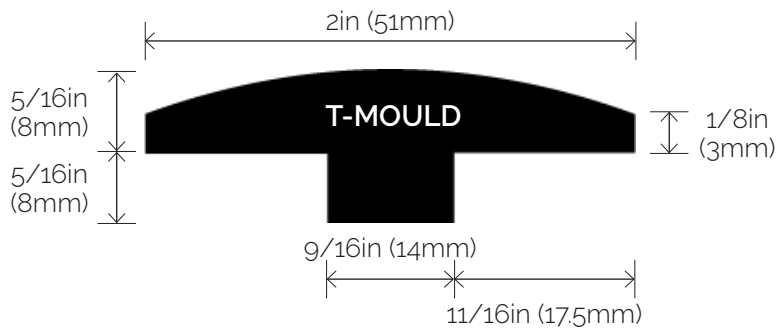

# MOULDING SPECIFICATIONS

ARTISTIQUE, CANVAS & LE SOLEIL COLLECTIONS

PRAVADAFLOORS.COM

DISCLAIMER: Profiles may change from time to time. Please contact Pravada Floors for up-to-date information. Ordering mouldings: Pravada Floors does not manufacture its own mouldings. Engineered wood mouldings are made by a third-party vendor to match and compliment Pravada colours.