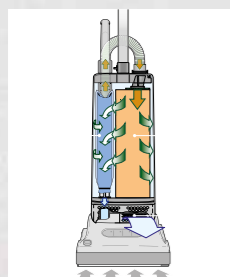

Works when flat

Anti-allergy design

Cassette brush

5.3L Ultra-Bag™

Computer control system

Easy maintenance

Integrated tools