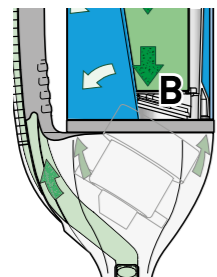

# SEBO FELIX

PERFORMANCE YOU CAN RELY ON

APPROVED BY  
*Arminster* Beautiful British Design  
carpets

Cassette brush

ErgoGrip handle with variable power

Adjustable height

Brush On/Off control

3.5L Ultra-Bag™