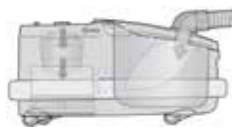

### Designed to give you more

The **SEBO AIRBELT D** offers an unrivalled combination of performance, cleaning range and capacity.

ErgoGrip handle

Anti-allergy design

On/Off with variable power

6.0L Ultra-Bag™