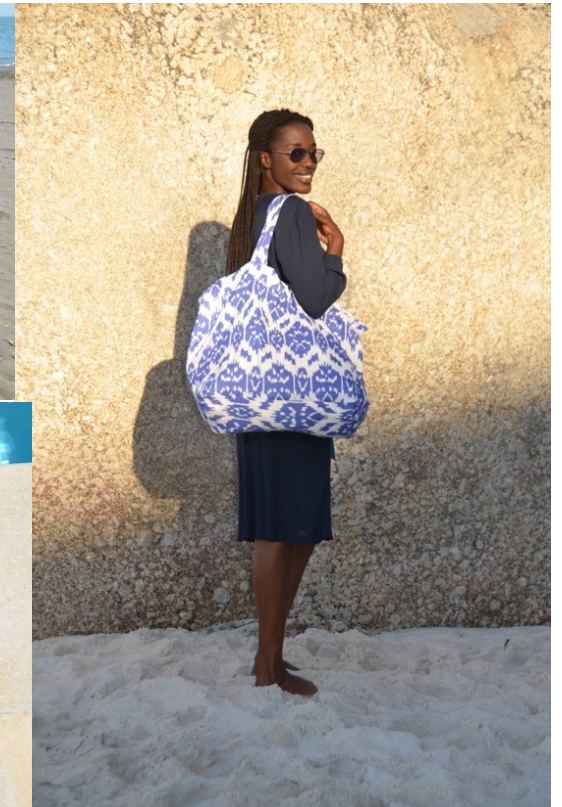

XXL- BAG WITH 2 SEPERATE CLUTCH BAGS - SUNSET BOULEVARD

COLOUR: PINK, WHITE, 100% COTTON

CLUTCH BAGS: BOBBLE: ORANGE, TASSLE: BLUE, WATER-REPELLENT WHITE PLASTIC WITH WHITE ZIP, FITTINGS SILVER

XXL
BEACHBAG