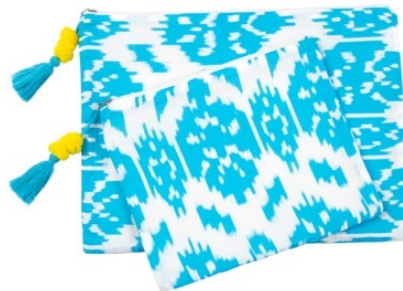

MATCHING
RIBBON
BELT

LADY IN WHITE

COLOUR: WHITE

NAVY BLUE EMBROIDERY

SIZES: XS, S, M, L, XL, XXL

100% COTTON

MATCHING
RIBBON
BELT

STRAWBERRY MARGARITA

COLOUR: RED

PINK EMBROIDERY

SIZES: XS, S, M, L, XL, XX

100% COTTON

MATCHING
RIBBON
BELT

HELLO CAPETOWN TUNIC

COLOUR: TURQUISE
WHITE,
WHITE EMBROIDERY
SIZES: XS, S, M, L, XL, XXL
100% COTTON

MATCHING
BEACH
CLUTCH

MATCHING
RIBBON
BELT

XXL- BAG WITH 2 SEPERATE CLUTCH BAGS - HELLO CAPETOWN

COLOUR: TURQUISE, WHITE, 100% COTTON,
CLUTCH BAGS: BOBBLE: YELLOW, TASSLE:
TURQUISE, WATER-REPELLENT WHITE PLASTIC
WITH WHITE ZIP, FITTINGS SILVER

XXL BEACH BAG

CLIP ON / CLIP OFF
WATERPROOF
CLUTCH SET FOR
WET TOWEL / BIKINI
AND A SEPERATE
BAG FOR CELL
PHONE / MONEY

BEACH TOWEL AND PAREO ALL IN 1

COLOUR: TURQUISE, WHITE

100% VISCOSE

BEACHTOWEL OR
PICNIC BLANKET