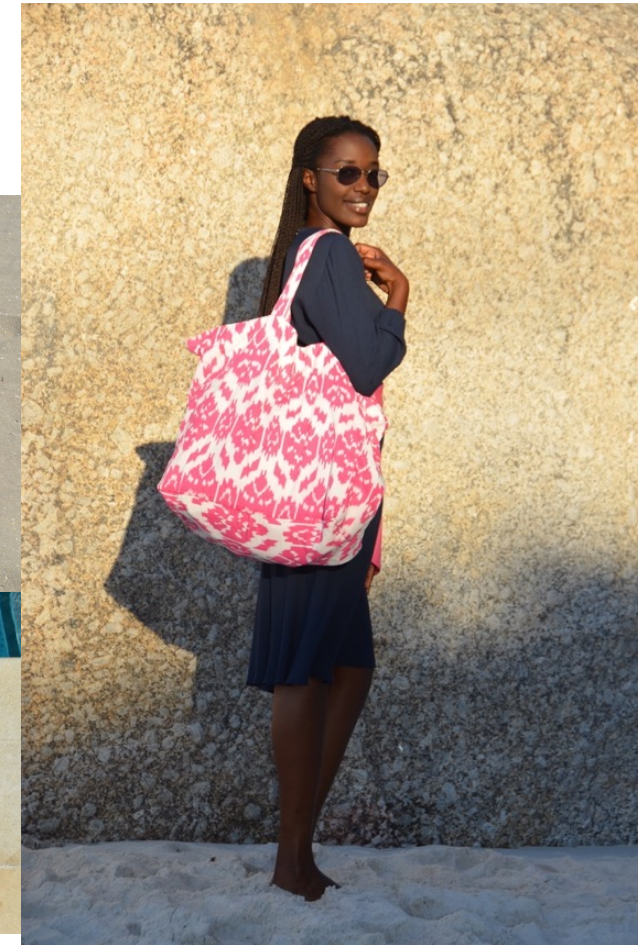

100% COTTON

MATCHING
BEACH
CLUTCH

MATCHING
RIBBON
BELT

XXL- BAG WITH 2 SEPERATE CLUTCH BAGS - PINK KISS

COLOUR: PINK, WHITE, 100% COTTON,
CLUTCH BAGS: BOBBLE: YELLOW, TASSLE: PINK
WATER-REPELLENT WHITE PLASTIC WITH WHITE ZIP,
FITTINGS SILVER

XXL
BEACHBAC

CLIP ON / CLIP OFF
WATERPROOF
CLUTCH SET FOR
WET TOWEL / BIKINI
AND A SEPERATE
BAG FOR CELL
PHONE / MONEY

SUNSET BOULEVARD

COLOUR:

WHITE, BLUE

WHITE EMBROIDERY

SIZES: XS, S, M, L, XL, XXL

100% COTTON