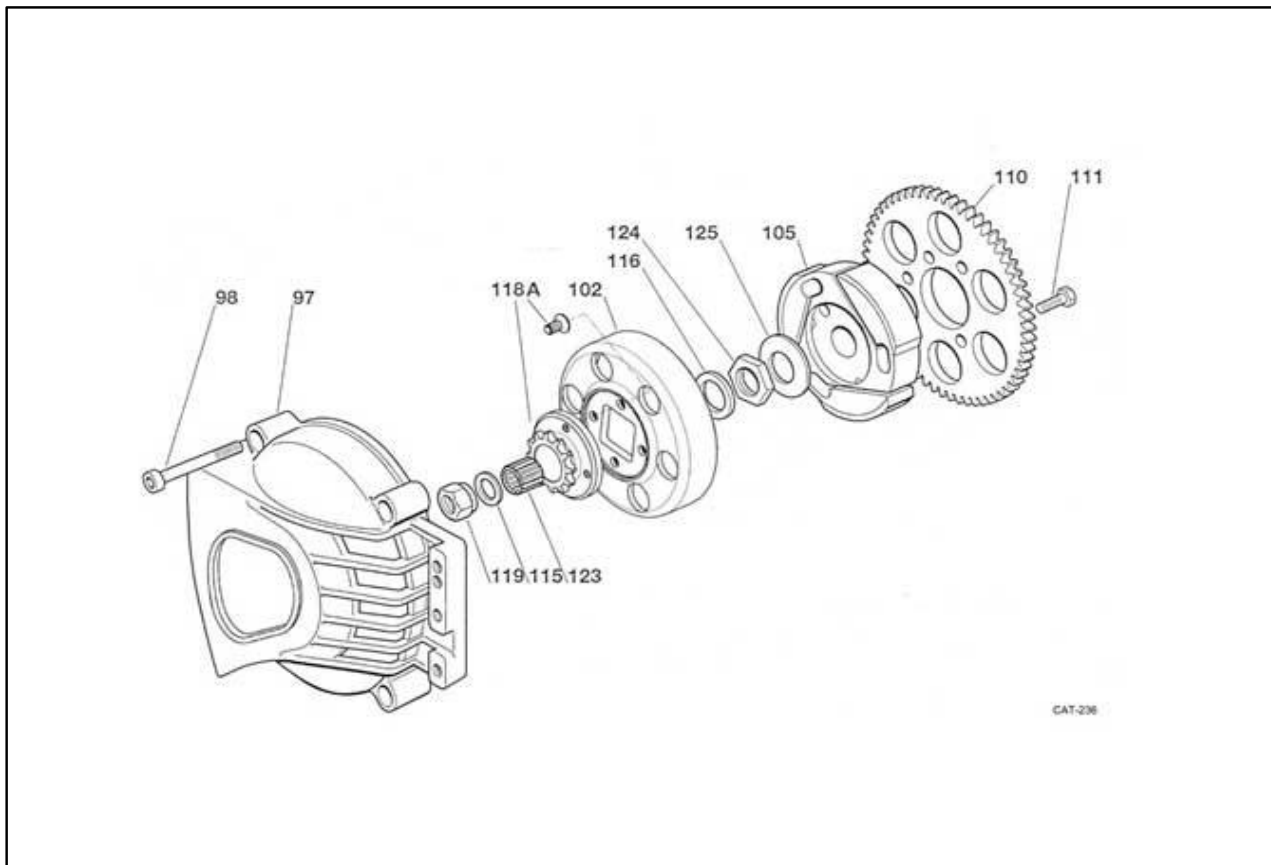

POS	COD	DESCR	PRICE
097	A-60595B	CLUTCH GUARD TaG	52.05
098	00048-K	KIT OF 20 ALLEN SCREWS 6x40	7.17
102	A-61550A	DRUM MINI/BABY-SW '07	93.27
105	A-60840B	PADDED HUB 60cc/62cc	158.19
110	A-60830	STARTER WHEEL Z66	66.00
111	00161-K	KIT OF 20 HEX. SCREWS 6x12	7.17
115	D-75573	EXTERNAL WASHER	3.56
116	D-75565	THRUST INT.WASHER H=1,8mm	5.08
118A	X30125554-C	SPROCKET Z10 W/SCREWS	68.03
118A	X30125555-C	SPROCKET Z11 W/SCREWS	68.03
119	D-75570	STARTER NUT TaG	7.13
123	D-75598	CLUTCH ROLLER CAGE TaG	13.33
124	A-60560	LOCKING NUT TaG	9.52
125	D-75563	WASHER CONED SAF. TaG	5.08