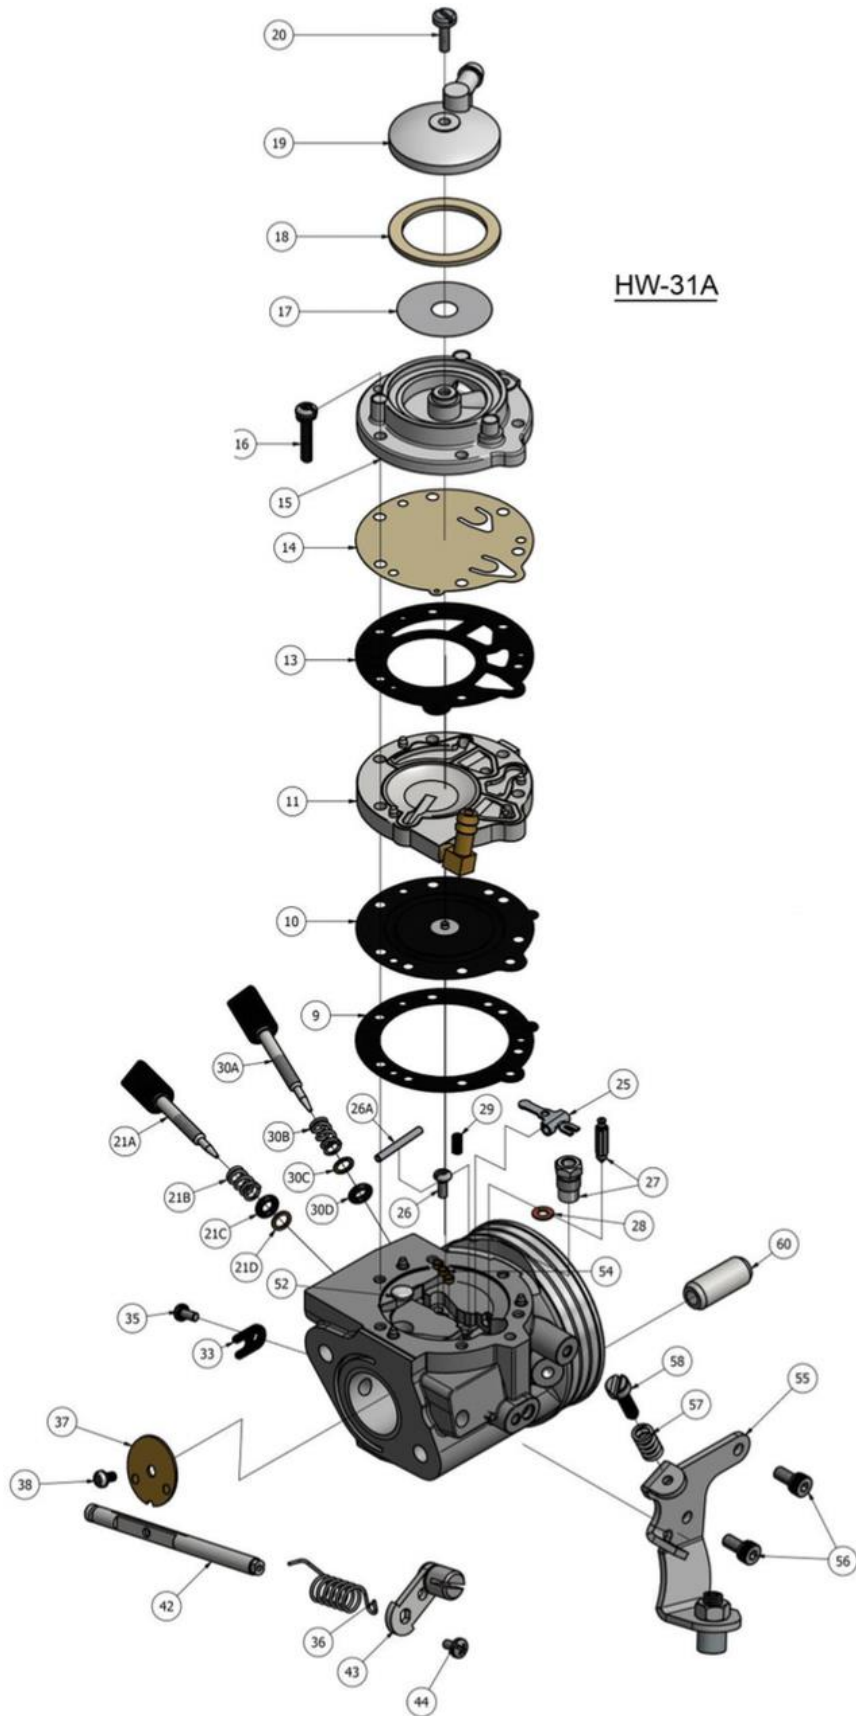

HW-31A Spare Parts Prices

ITEM	PART NO:	DESCRIPTION	Retail Price $
9	+ * 16-B217	DIAPHRAGM GASKET	0.80
10	+ * 237-600	DIAPHRAGM	4.91
11	91-1030	DIAPHRAGM COVER	7.07
13	+ * 16-B392	FUEL PUMP GASKET	2.47
14	+ * 237-162	FUEL PUMP DIAPHRAGM	4.67
15	141-89	FUEL PUMP BODY	9.67
16	15C-51	FUEL PUMP BODY SCREW	0.91
17	95 - 170	FUEL STRAINER SCREEN	0.92
18	+ * 16-B205	FUEL STRAINER COVER GASKET	0.66
19	91-A251	FUEL STRAINER COVER	3.04
20	15-B313	FUEL STRAINER COVER RETAINING SCREW	0.71
21A	43-1034	IDLE MIXTURE SCREW	10.16
21B	24-B449	IDLE MIXTURE SCREW SPRING	0.59
21C	78A-256	IDLE MIXTURE SCREW WASHER	0.76
21D	44-361	IDLE MIXTURE SCREW PACKING	1.04
25	* 155A-27	INLET CONTROL LEVER	0.80
26	15-B329	FULCRUM LEVER SCREW	0.69
26A	32-79	FULCRUM LEVER PIN	0.59
27	* 233-720P	INLET NEEDLE & SEAT SET	15.45
28	16-B199	INLET SEAT GASKET	0.53
29	24-B323	INLET TENSION SPRING	1.58
30A	43-1034	HIGH SPEED MIXTURE SCREW	10.16
30B	24B-449	HIGH SPEED MIXTURE SCREW SPRING	0.59
30C	78A-256	HIGH SPEED MIXTURE SCREW WASHER	0.76
30D	44-361	HIGH SPEED MIXTURE SCREW PACKING	1.04
33	29-224	THROTTLE SHAFT CLIP	0.98
35	15-C19	THROTTLE SHAFT CLIP RETAINING SCREW	0.87
36	24-B381	THROTTLE RETURN SPRING	0.91
37	14-A96	THROTTLE SHUTTER	19.11
38	15-C20	THROTTLE SHUTTER SCREW	0.87
42	13-B215	THROTTLE SHAFT	15.50
43	12-1218	THROTTLE LEVER ASSEMBLY	17.20
44	15-C52	THROTTLE LEVER RETAINING SCREW	0.84
52	179-62	WELCH PLUG	10.63
54	80-160	MAIN PLUG	0.99
55	136-559	CABLE BRAKET	20.18
56	15-C67	CABLE BRACKET RETAINING SCREW	0.87
57	15-C9	LIMITER SCREW	2.21
58	24-B131	LIMITER SPRING	0.46
60	81-377	CARBURETTOR MOUNTING NUT	3.00
62	24-C-334	CABLE RETURN SPRING	3.85
	HW-31A	Carburettor	289.95
	RK-7HW	REPAIR KIT	32.95
	DG-1HW	DIAPHRAGM & GASKET (STANDARD)	14.95
* INDICATES CONTENTS OF REPAIR KIT			
* + INDICATES CONTENTS OF DIAPHRAGM & GASKET SET