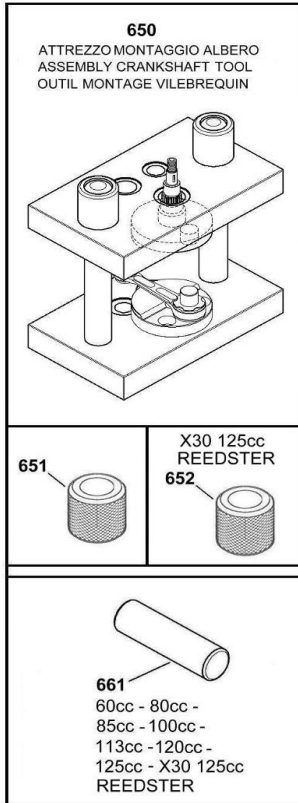

CAT-148/C

POS	COD	DESCR	PRICE
650	10110A	CRANKSHAFT ASSY TOOL	1,956.82
651	10150	CRANK-PIN 18mm BUSH	73.15
661	10107	CRANK-PIN PUSHER	11.66
662	10103	CRANKSHAFT PLATE 60/85/100cc	100.61
664	10100	CRANKSH. DISASSY SUPPORT	167.09
666	10108	CRANKSHAFT INSERT60/85/PV100SW	54.29
690A	10820A	TIMING GROUP TaG/REEDSTER	130.03
691A	10828-C	TAG COMPL.TIMING GROUP M10	53.38