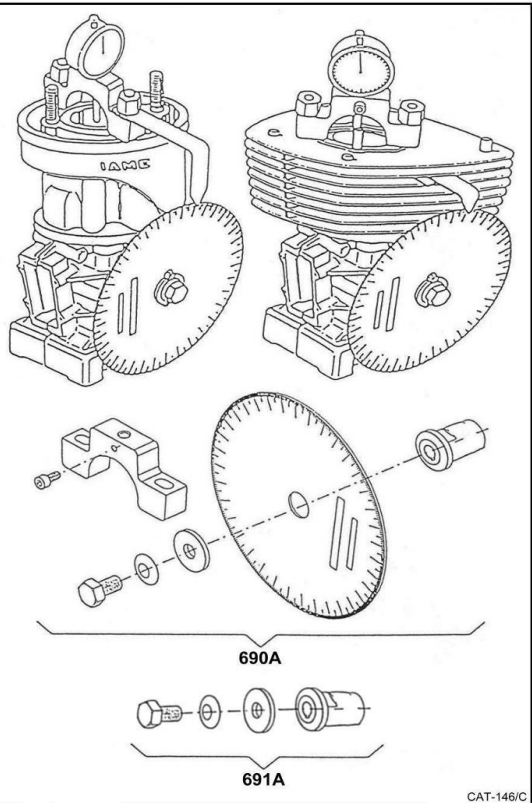

CAT-148/C

POS	COD	DESCR	PRICE
650	10110A	CRANKSHAFT ASSY TOOL	1,956.82
651	10150	CRANK-PIN 18mm BUSH	73.15
661	10107	CRANK-PIN PUSHER	11.66
662	10103	CRANKSHAFT PLATE 60/85/100cc	100.61
664	10100	CRANKSH. DISASSY SUPPORT	167.09
666	10108	CRANKSHAFT INSERT60/85/PV100SW	54.29
690A	10820A	TIMING GROUP TaG/REEDSTER	130.03
691A	10828-C	TAG COMPL.TIMING GROUP M10	53.38