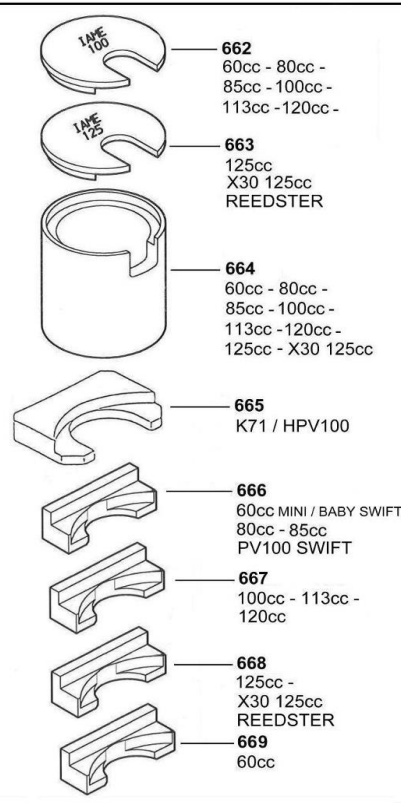

CAT-148/C

POS	COD	DESCR	PRICE
650	10110A	CRANKSHAFT ASSY TOOL	1,956.82
651	10150	CRANK-PIN 18mm BUSH	73.15
661	10107	CRANK-PIN PUSHER	11.66
662	10103	CRANKSHAFT PLATE 60/85/100cc	100.61
664	10100	CRANKSH. DISASSY SUPPORT	167.09
666	10108	CRANKSHAFT INSERT60/85/PV100SW	54.29
690A	10820A	TIMING GROUP TaG/REEDSTER	130.03
691A	10828-C	TAG COMPL.TIMING GROUP M10	53.38