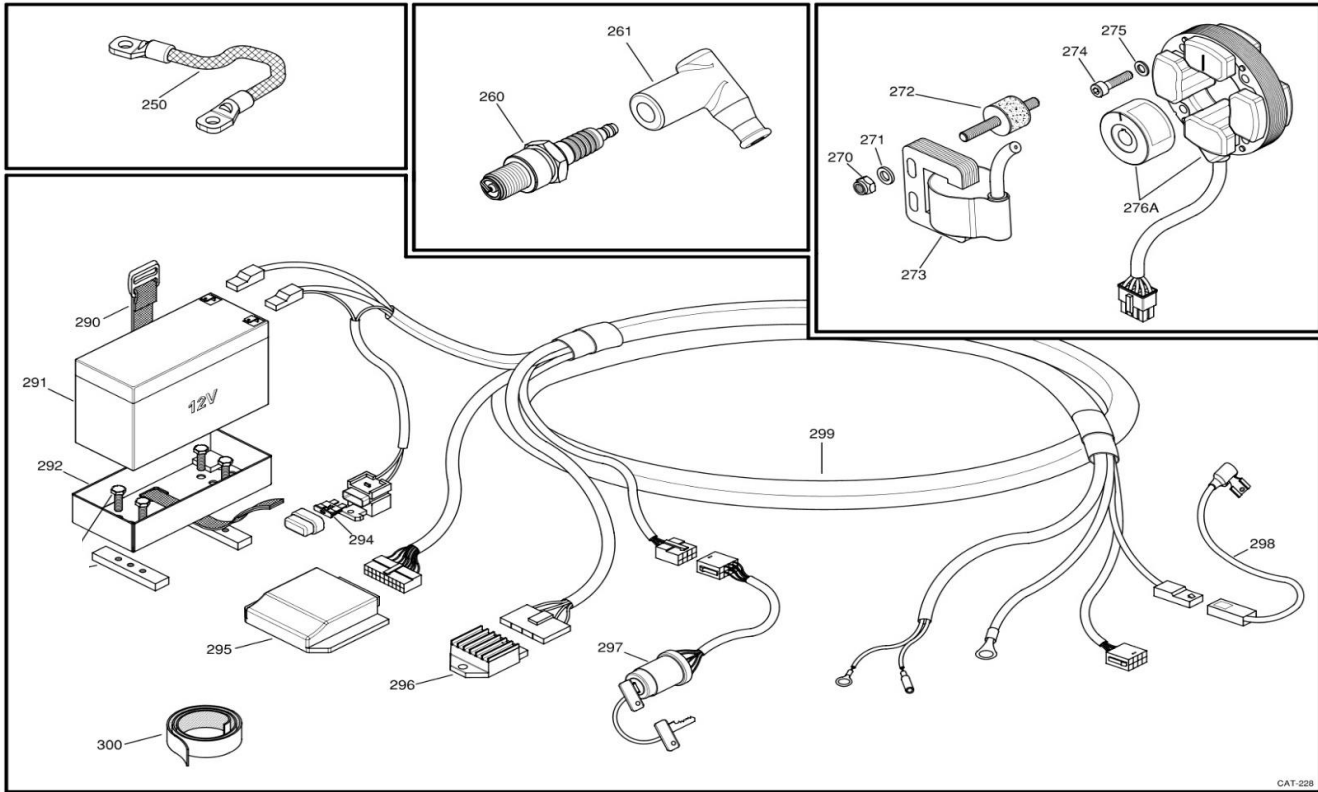

ELECTRONIC IGNITION -2012 & OLDER

X30

CAT-228

POS	COD	DESCR	PRICE
250	B-35805-A	COIL GROUND CABLE	8.30
260	10561	SPARK PLUG NGK BR9EG	12.95
260	10561-A	SPARK PLUG NGK BR10EG	12.95
260	6252-105	SPARK PLUG NGK BR10EIX	12.95
260	6254-105	SPARK PLUG NGK BR9EIX	12.95
261	10544	PVL SPARK CAP	20.45
270	00378-K	20 SELF LOCKING NUTS KIT M6	4.57
271	00302-K	KIT 20 WASHERS M6	1.81
272	B-35810-A	COIL DAMPENERS	9.42
273	X30125955	SELETTRA COIL K	57.05
274	00034-K	KIT OF 20 ALLEN SCREWS 5x25	4.57
275	00301-K	KIT 20 WASHERS M5	1.81
276A	X30125950	SELETTRA IGNITION X30	188.02
290	A-60904A	BATTERY FIXING BELT	17.09
291	X30125900	SPARE PART F.	54.00
292	X30125905	BATTERY SUPPORT	41.11
294	X30125942	FUSIBLE 5A X30	3.56
295	X30125930C	MINI POWER UNIT TYPE C	245.55
296	X30125941	RELAY X30	94.38
297	X30125936-C	STARTER KEYS ASSEMBLY	73.08
298	A-60934A	STARTER CABLE	18.84
299	X30125935-C	CABLES HARNESS	140.06
300	X30125925	VELCRO FIXING STRAP	21.67