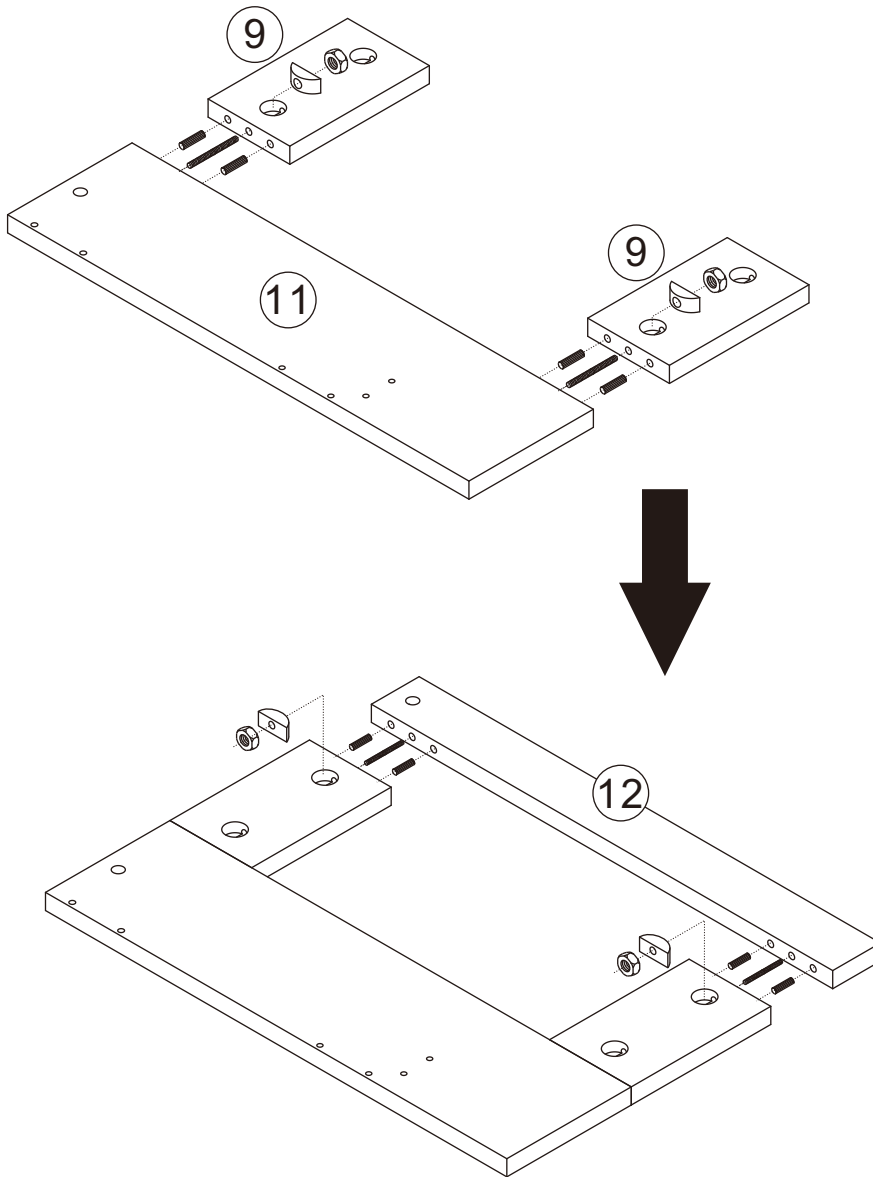

TEOM Desk (Single) Installation Manual

Ax95		Bx12		Cx9		Dx4	
				M7*38		M8*80	
Ex4	Fx4	Gx4		Hx1		Ix4	Jx4
M8							M4*18
Kx2		Lx2		Mx8		Nx34	
						3.5*14	
Ox8		Px26		Qx1		Rx2	
3.5*35							

1.

Bx8	Dx4	Ex4	Fx4	Gx4
				
	M8*30			