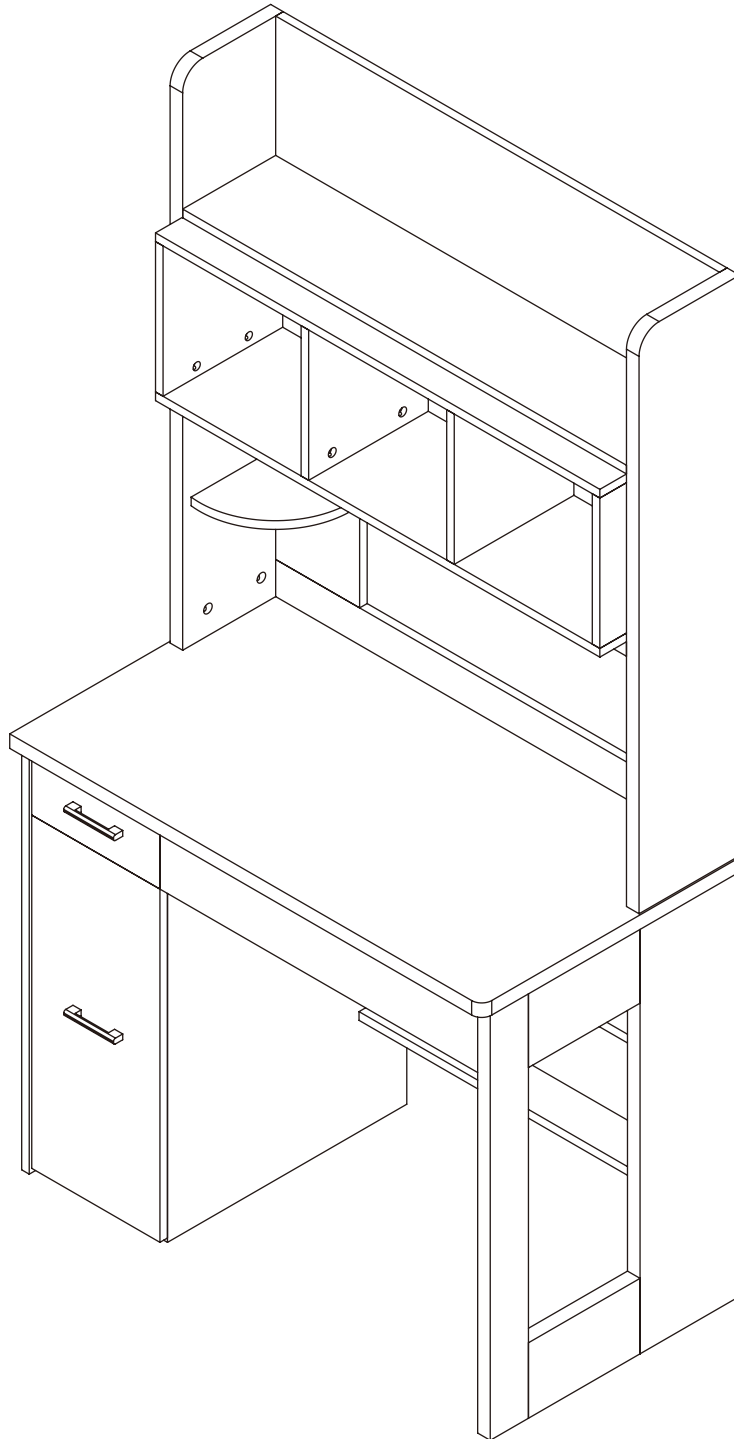

TEOM Desk (Single) Installation Manual

Ax95		Bx12		Cx9		Dx4	
				M7*38		M8*80	
Ex4	Fx4	Gx4		Hx1		Ix4	Jx4
M8							M4*18
Kx2		Lx2		Mx8		Nx34	
						3.5*14	
Ox8		Px26		Qx1		Rx2	
3.5*35							

1.

Bx8	Dx4	Ex4	Fx4	Gx4
				
	M8*30			