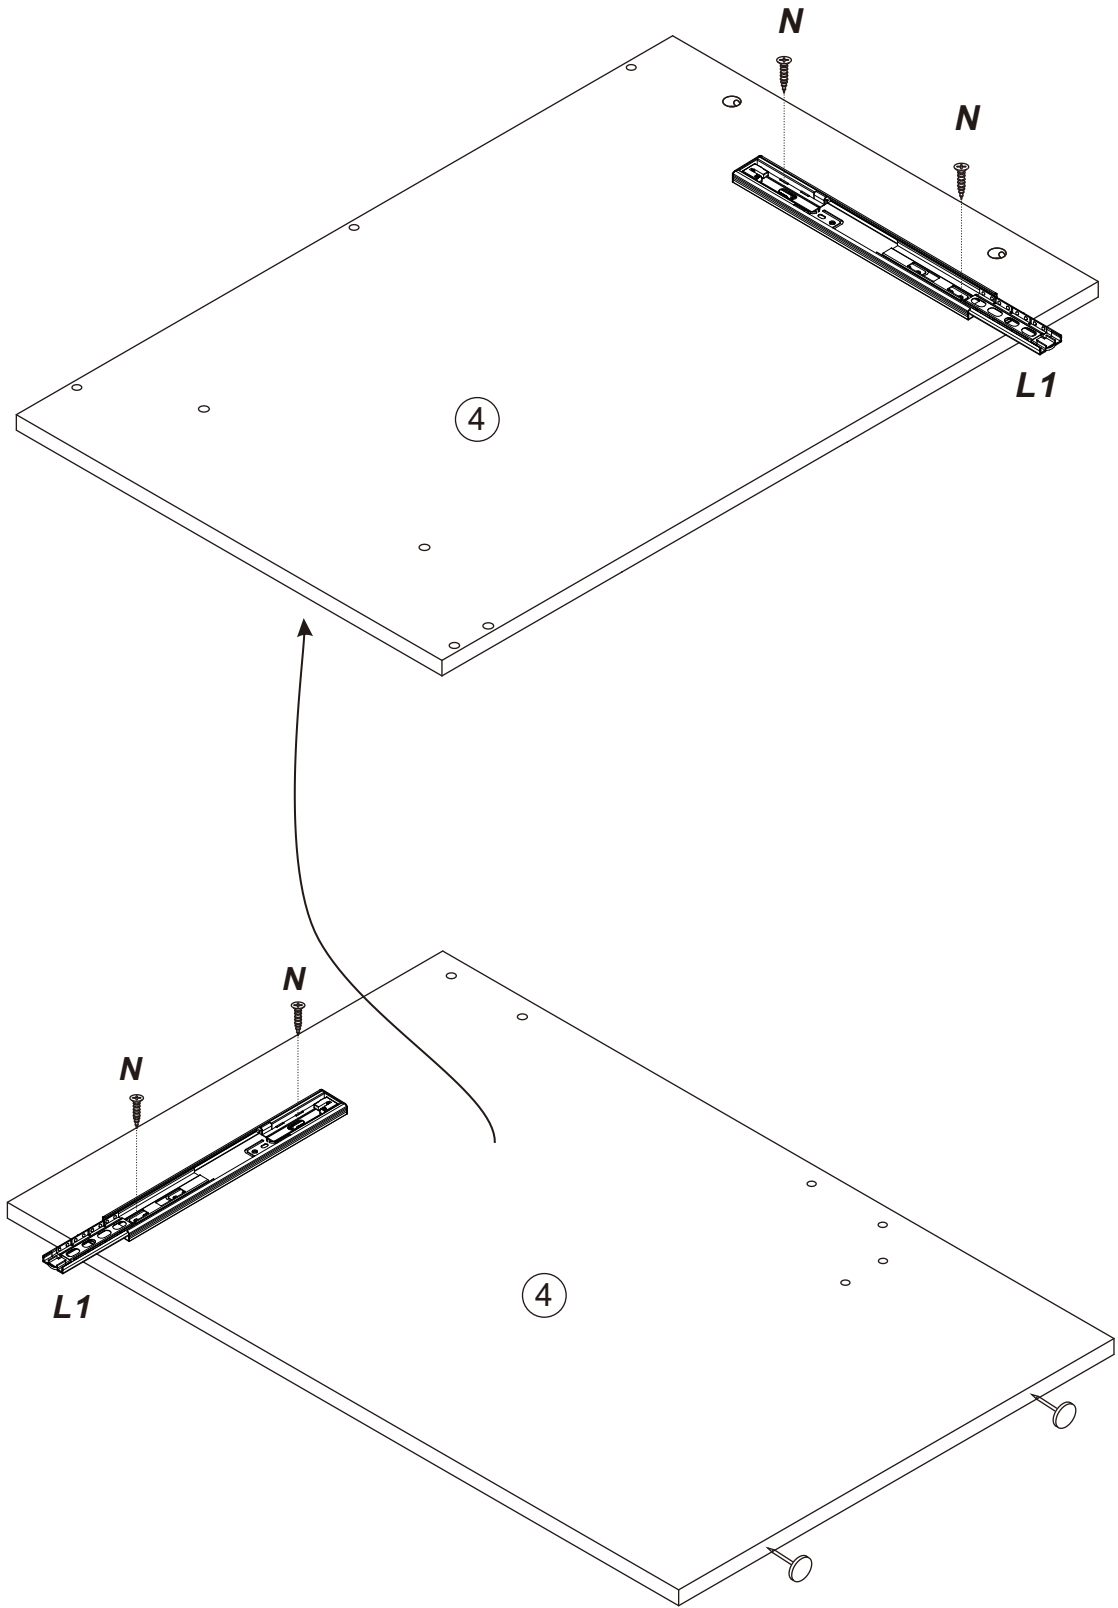

4.

Nx4	Mx2
3.5*14