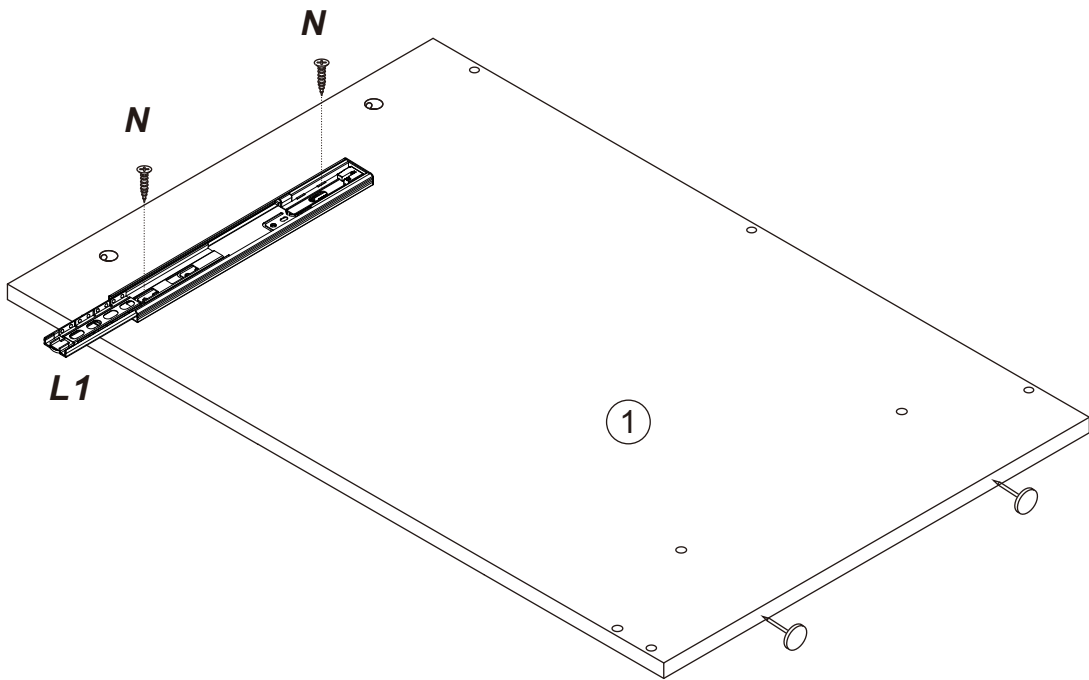

3.

Nx2	Mx2
3.5*14