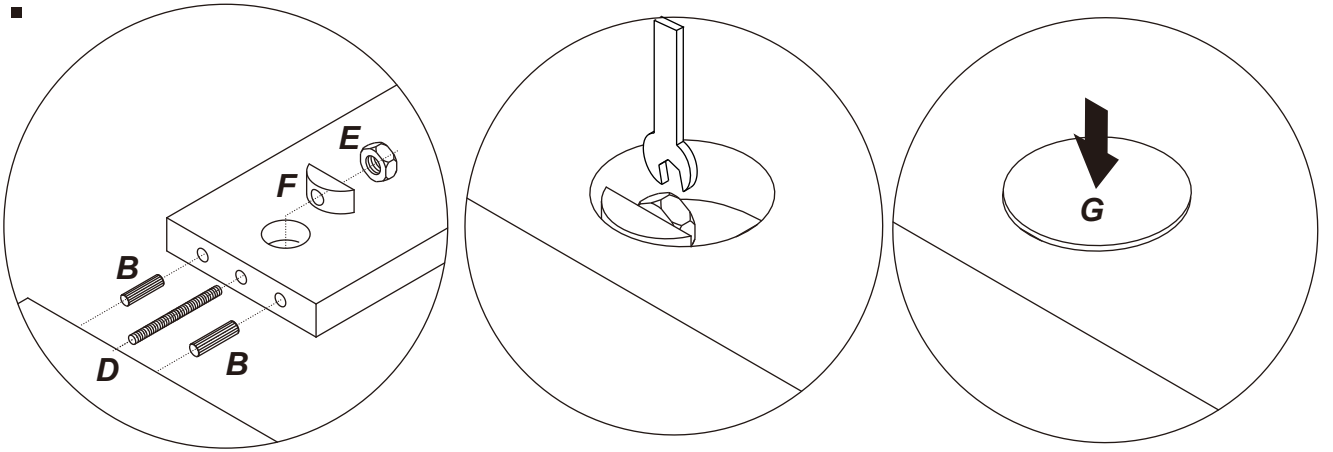

TEOM Desk (Single) Installation Manual

Ax95		Bx12		Cx9		Dx4	
				M7*38		M8*80	
Ex4	Fx4	Gx4		Hx1		Ix4	Jx4
M8							M4*18
Kx2		Lx2		Mx8		Nx34	
						3.5*14	
Ox8		Px26		Qx1		Rx2	
3.5*35							

1.

Bx8	Dx4	Ex4	Fx4	Gx4
				
	M8*30			