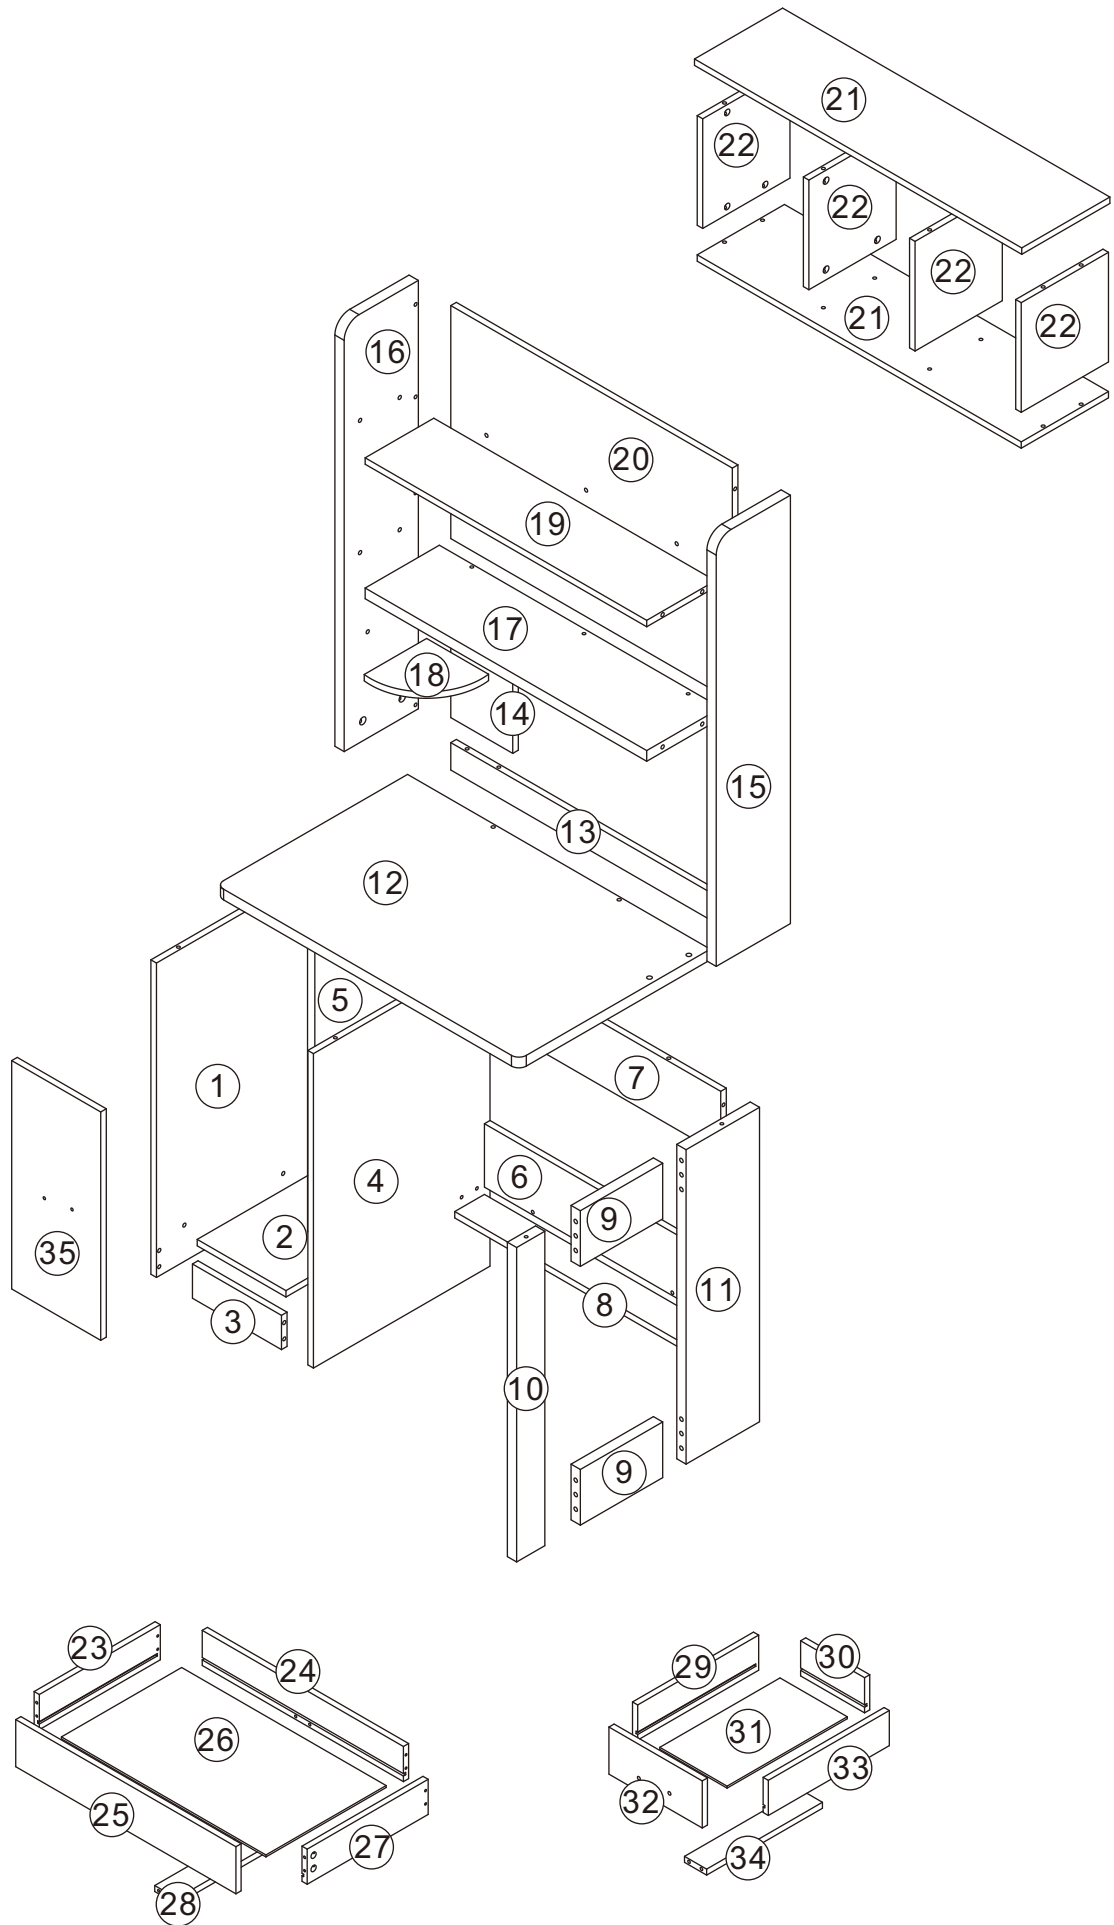

TEOM Desk (Single) Installation Manual

Ax95		Bx12		Cx9		Dx4	
				M7*38		M8*80	
Ex4	Fx4	Gx4		Hx1		Ix4	Jx4
M8							M4*18
Kx2		Lx2		Mx8		Nx34	
						3.5*14	
Ox8		Px26		Qx1		Rx2	
3.5*35							

1.

Bx8	Dx4	Ex4	Fx4	Gx4
				
	M8*30			