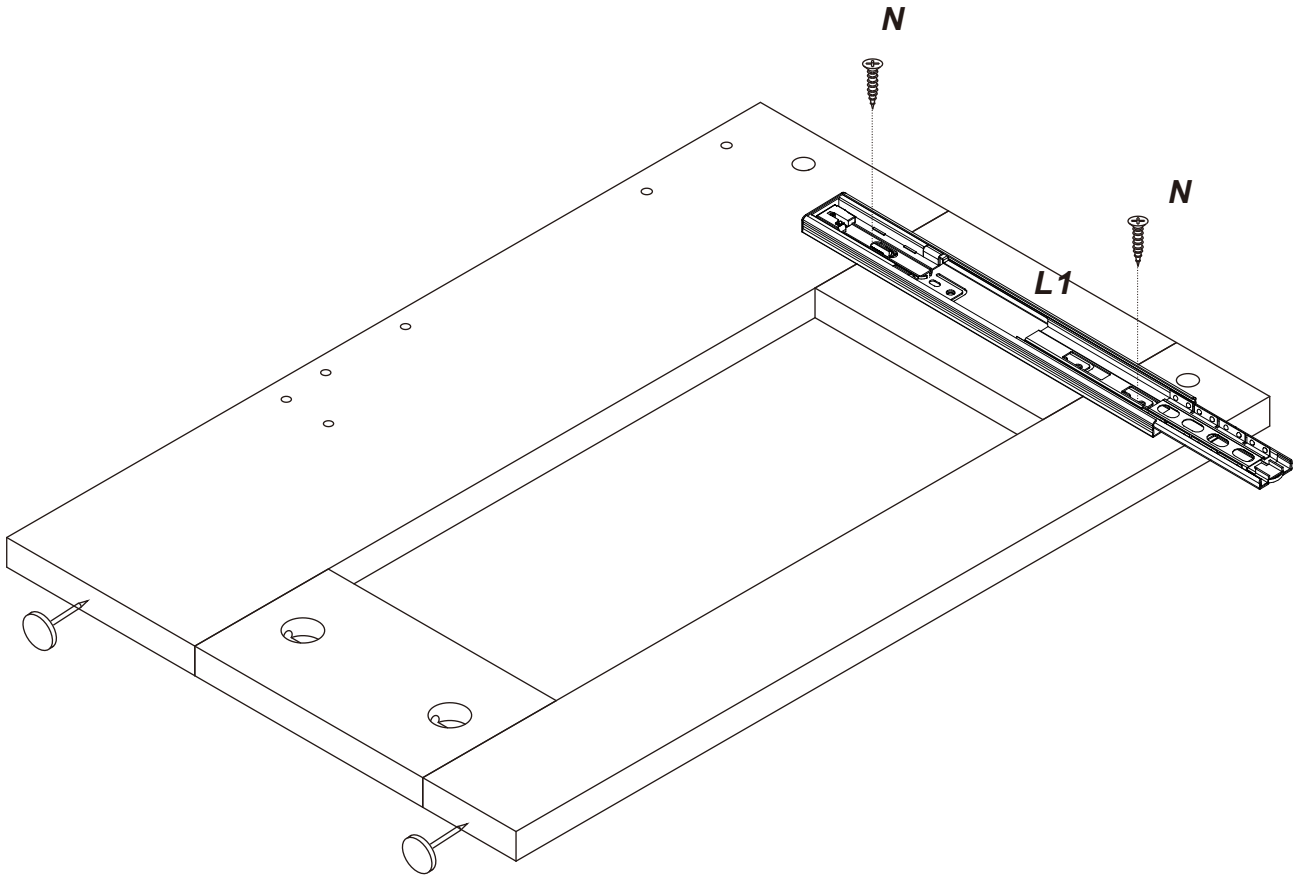

2.

Nx2	Mx2
3.5*14