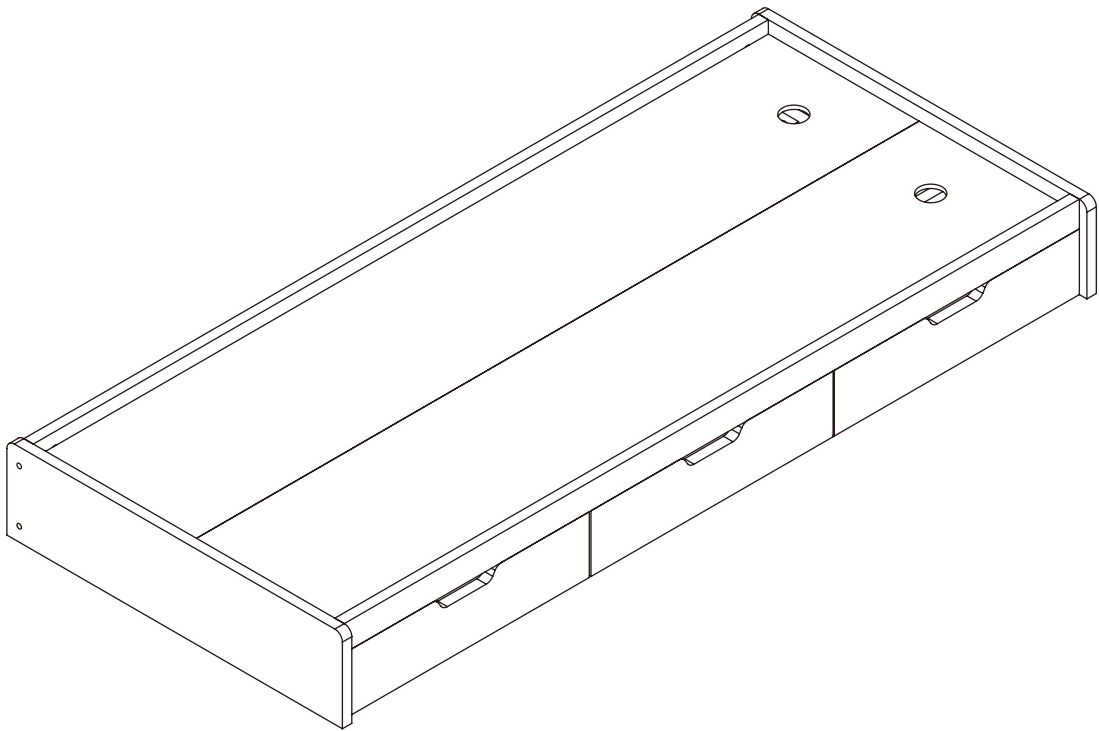

MO Loft Bed Installation Manual- Roll-out Trundle

A			x34
B		8*30	x14
C		7*38	x14
D		M6*25	x6
E			x8
F		3.5*13	x62
G		3*30	x12
H			x3

1.

2.

3.5*13
Fx12

Hx4

3.

3.5*13
Fx6