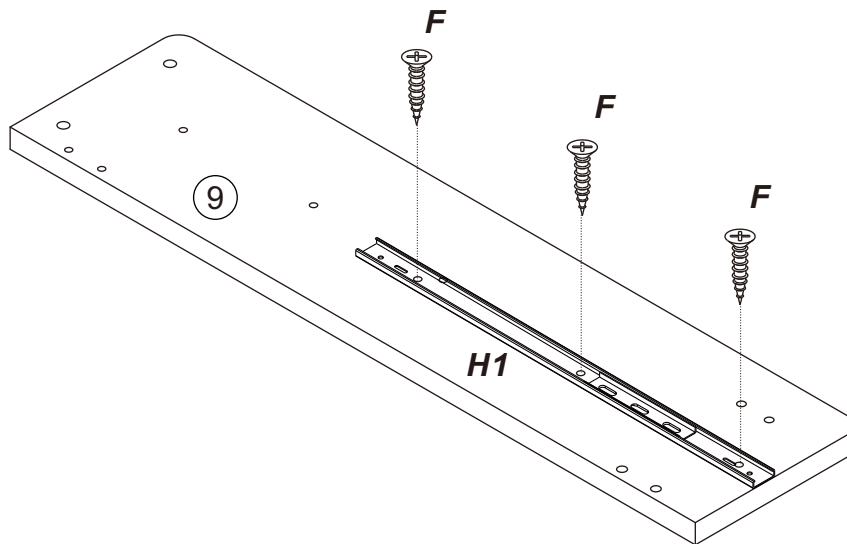

MO Loft Bed Installation Manual- Roll-out Trundle

A			x34
B		8*30	x14
C		7*38	x14
D		M6*25	x6
E			x8
F		3.5*13	x62
G		3*30	x12
H			x3

1.

2.

3.5*13
Fx12

Hx4

3.

3.5*13
Fx6

Hx2

4.

5.

6.

Bx3

Bx3

Ax12

Bx6