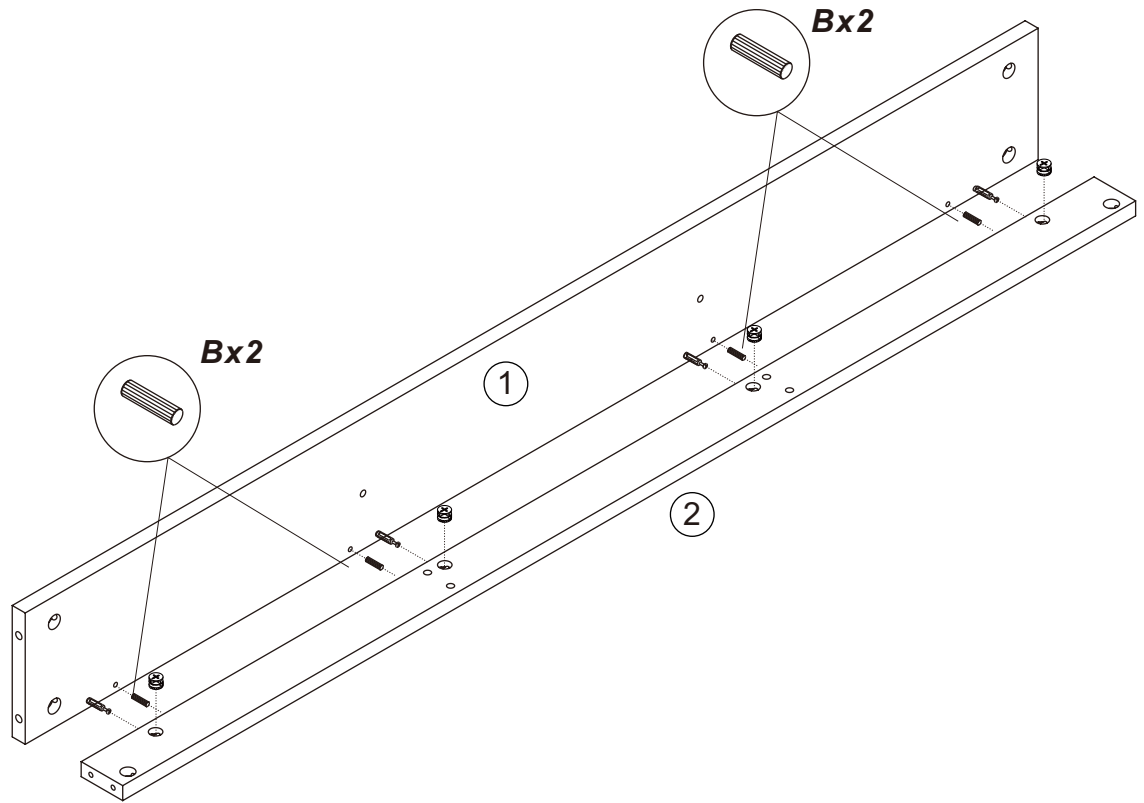

MO Loft Bed Installation Manual- Roll-out Trundle

A			x34
B		8*30	x14
C		7*38	x14
D		M6*25	x6
E			x8
F		3.5*13	x62
G		3*30	x12
H			x3

1.

2.

3.5*13
Fx12

Hx4

3.

3.5*13
Fx6

Hx2

4.

5.

6.

Bx3

Bx3

Ax12

Bx6