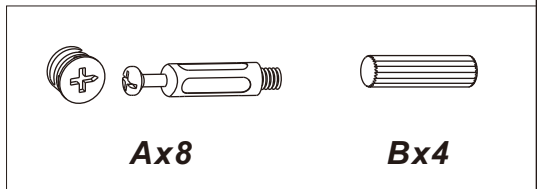

MO Loft Bed Installation Manual- Roll-out Trundle

A			x34
B		8*30	x14
C		7*38	x14
D		M6*25	x6
E			x8
F		3.5*13	x62
G		3*30	x12
H			x3

1.

2.

3.5*13
Fx12

Hx4

3.

3.5*13
Fx6

Hx2

4.

5.

6.

Bx3

Bx3

Ax12

Bx6