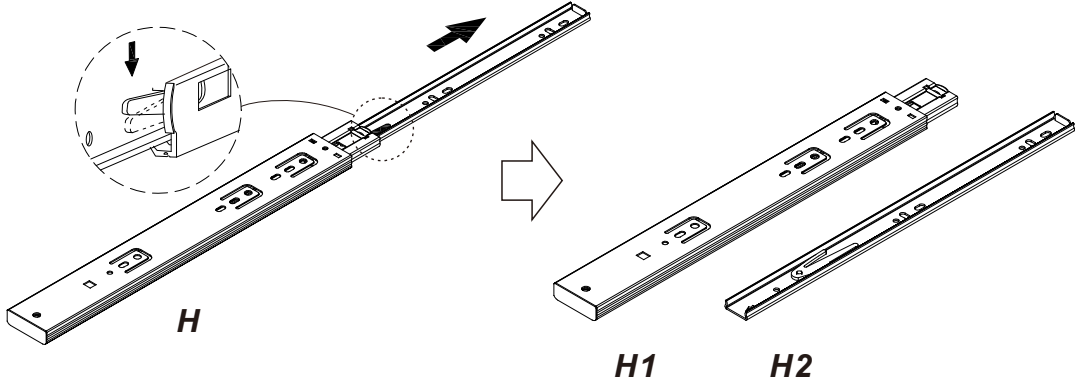

MO Loft Bed Installation Manual- Roll-out Trundle

A			x34
B		8*30	x14
C		7*38	x14
D		M6*25	x6
E			x8
F		3.5*13	x62
G		3*30	x12
H			x3

1.

2.

3.5*13
Fx12

Hx4

3.

3.5*13
Fx6

Hx2

4.

5.

6.

Bx3

Bx3

Ax12

Bx6