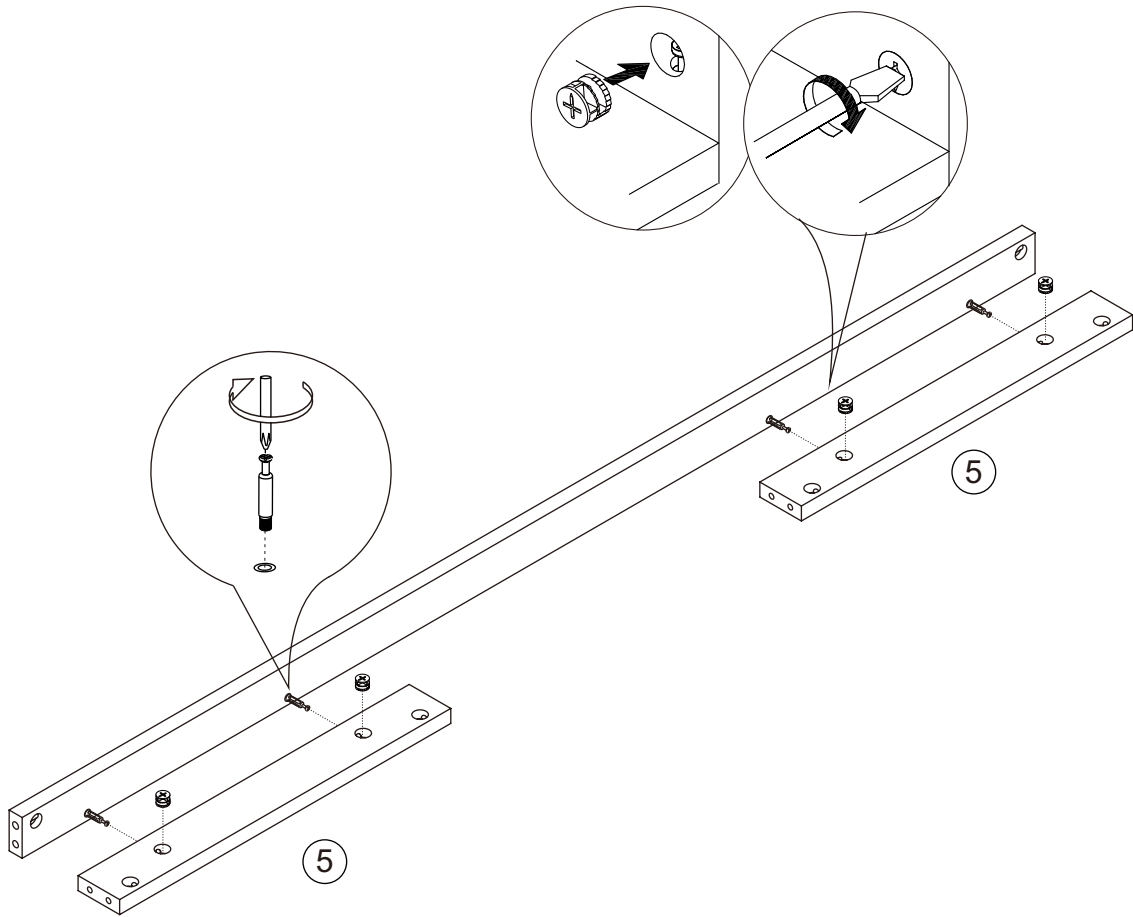

MO Loft Bed Installation Manual- Roll-out Trundle

A			x34
B		8*30	x14
C		7*38	x14
D		M6*25	x6
E			x8
F		3.5*13	x62
G		3*30	x12
H			x3

1.

2.

3.5*13
Fx12

Hx4

3.

3.5*13
Fx6

Hx2

4.

5.

6.

Bx3

Bx3

Ax12

Bx6