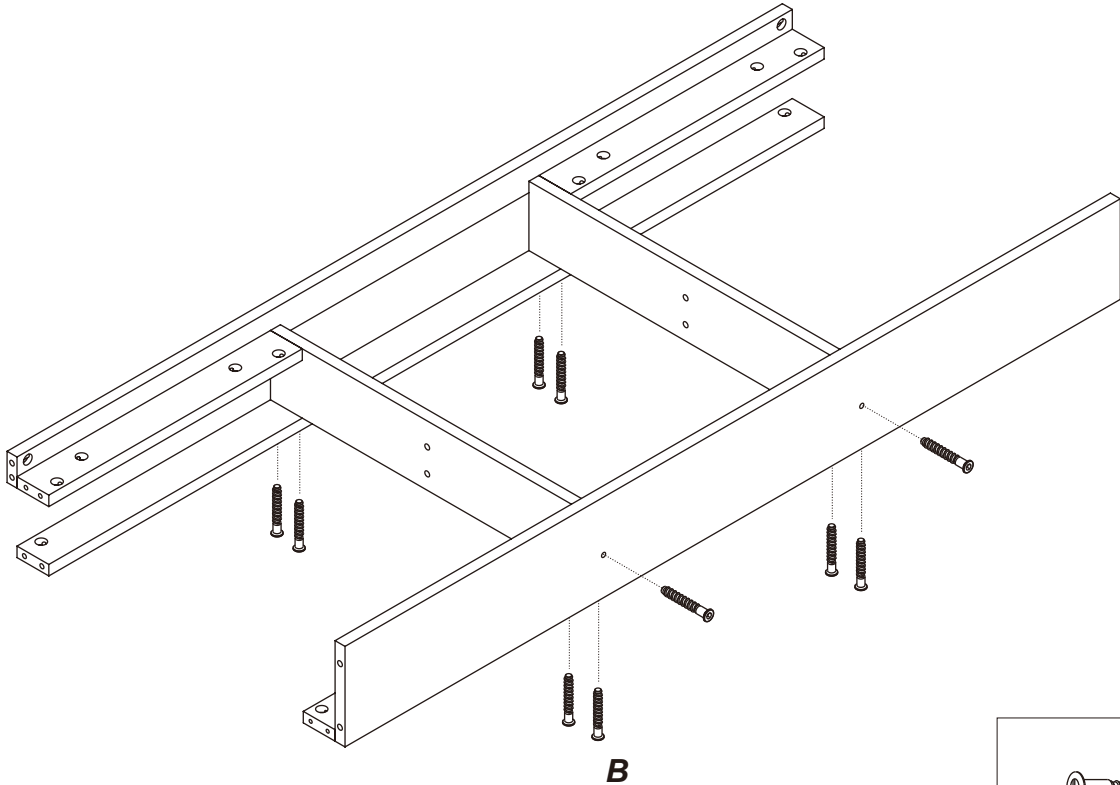

MO Loft Bed Installation Manual- Roll-out Trundle

A			x34
B		8*30	x14
C		7*38	x14
D		M6*25	x6
E			x8
F		3.5*13	x62
G		3*30	x12
H			x3

1.

2.

3.5*13
Fx12

Hx4

3.

3.5*13
Fx6

Hx2

4.

5.

6.

Bx3

Bx3

Ax12

Bx6