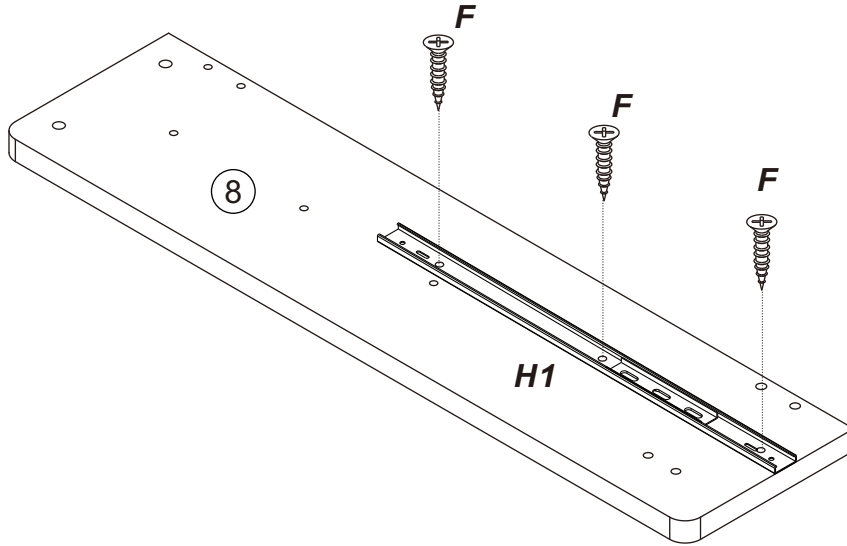

MO Loft Bed Installation Manual- Roll-out Trundle

A			x34
B		8*30	x14
C		7*38	x14
D		M6*25	x6
E			x8
F		3.5*13	x62
G		3*30	x12
H			x3

1.

2.

3.5*13
Fx12

Hx4

3.

3.5*13
Fx6

Hx2

4.

5.

6.

Bx3

Bx3

Ax12

Bx6