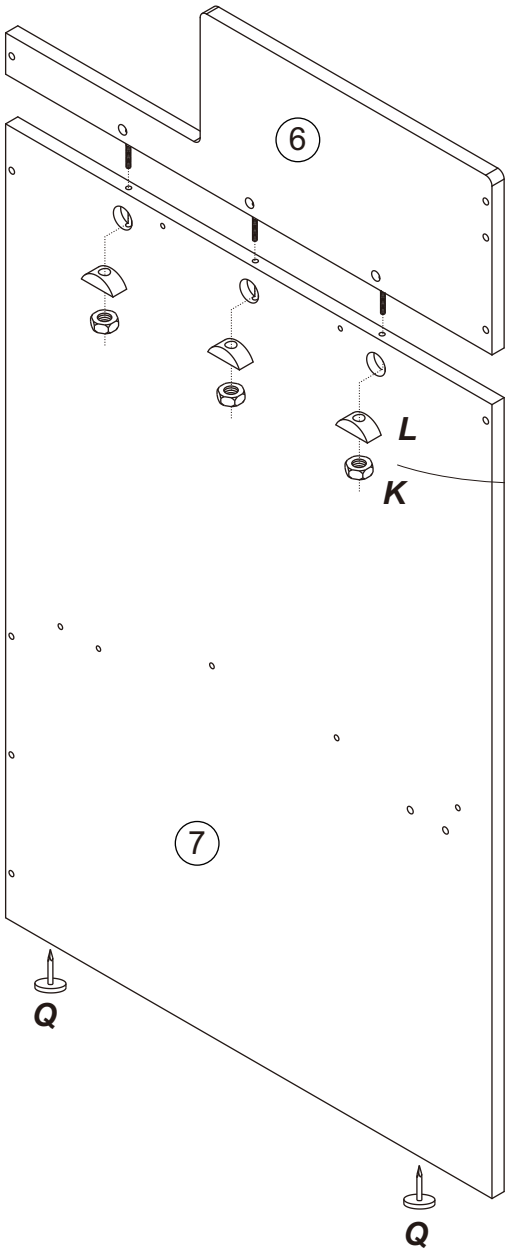

MO Loft Bed Installation Manual- Upper bunk + Desk

A			x38	K			x23
B		8*30	x4	L			x23
C		7*38	x24	M		38	x23
D		M6*15	x48	N		14#	x1
E		M6*18	x12	O			x6
F		M6*12	x6	P		3.5*13	x20
G		M8*15	x9	Q			x12
H		M6*55	x6	R			x2
I		M8*80	x12	S			
J		8*80	x11	T			

1.

Jx6

M8*15

Gx6

Kx6

Lx6

Mx6

Qx4

2.

3.

M8*80

Ix4

Kx4

Lx4

Mx4

4.