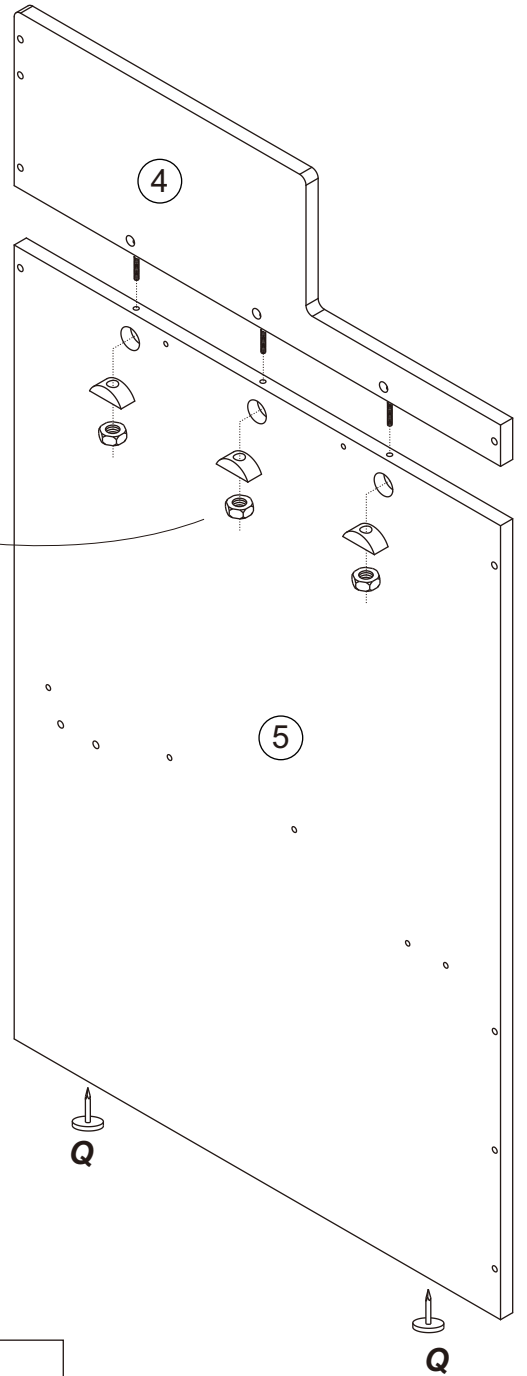

MO Loft Bed Installation Manual- Upper bunk + Desk

A			x38	K			x23
B		8*30	x4	L			x23
C		7*38	x24	M		38	x23
D		M6*15	x48	N		14#	x1
E		M6*18	x12	O			x6
F		M6*12	x6	P		3.5*13	x20
G		M8*15	x9	Q			x12
H		M6*55	x6	R			x2
I		M8*80	x12	S			
J		8*80	x11	T			

1.

Jx6

M8*15

Gx6

Kx6

Lx6

Mx6

Qx4

2.

3.

M8*80

Ix4

Kx4

Lx4

Mx4

4.

M8*80

Lx6

Kx4

Lx4

M6*15

Dx8

Ox2

5.