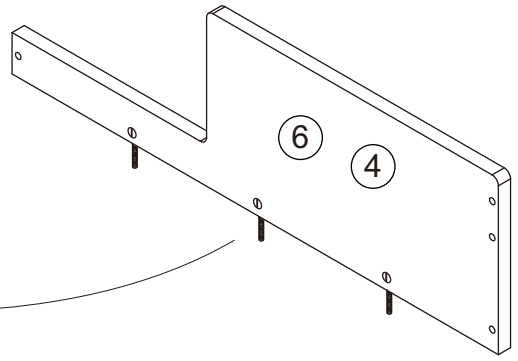

1.

Jx6

M8*15

Gx6

Kx6

Lx6

Mx6

Qx4