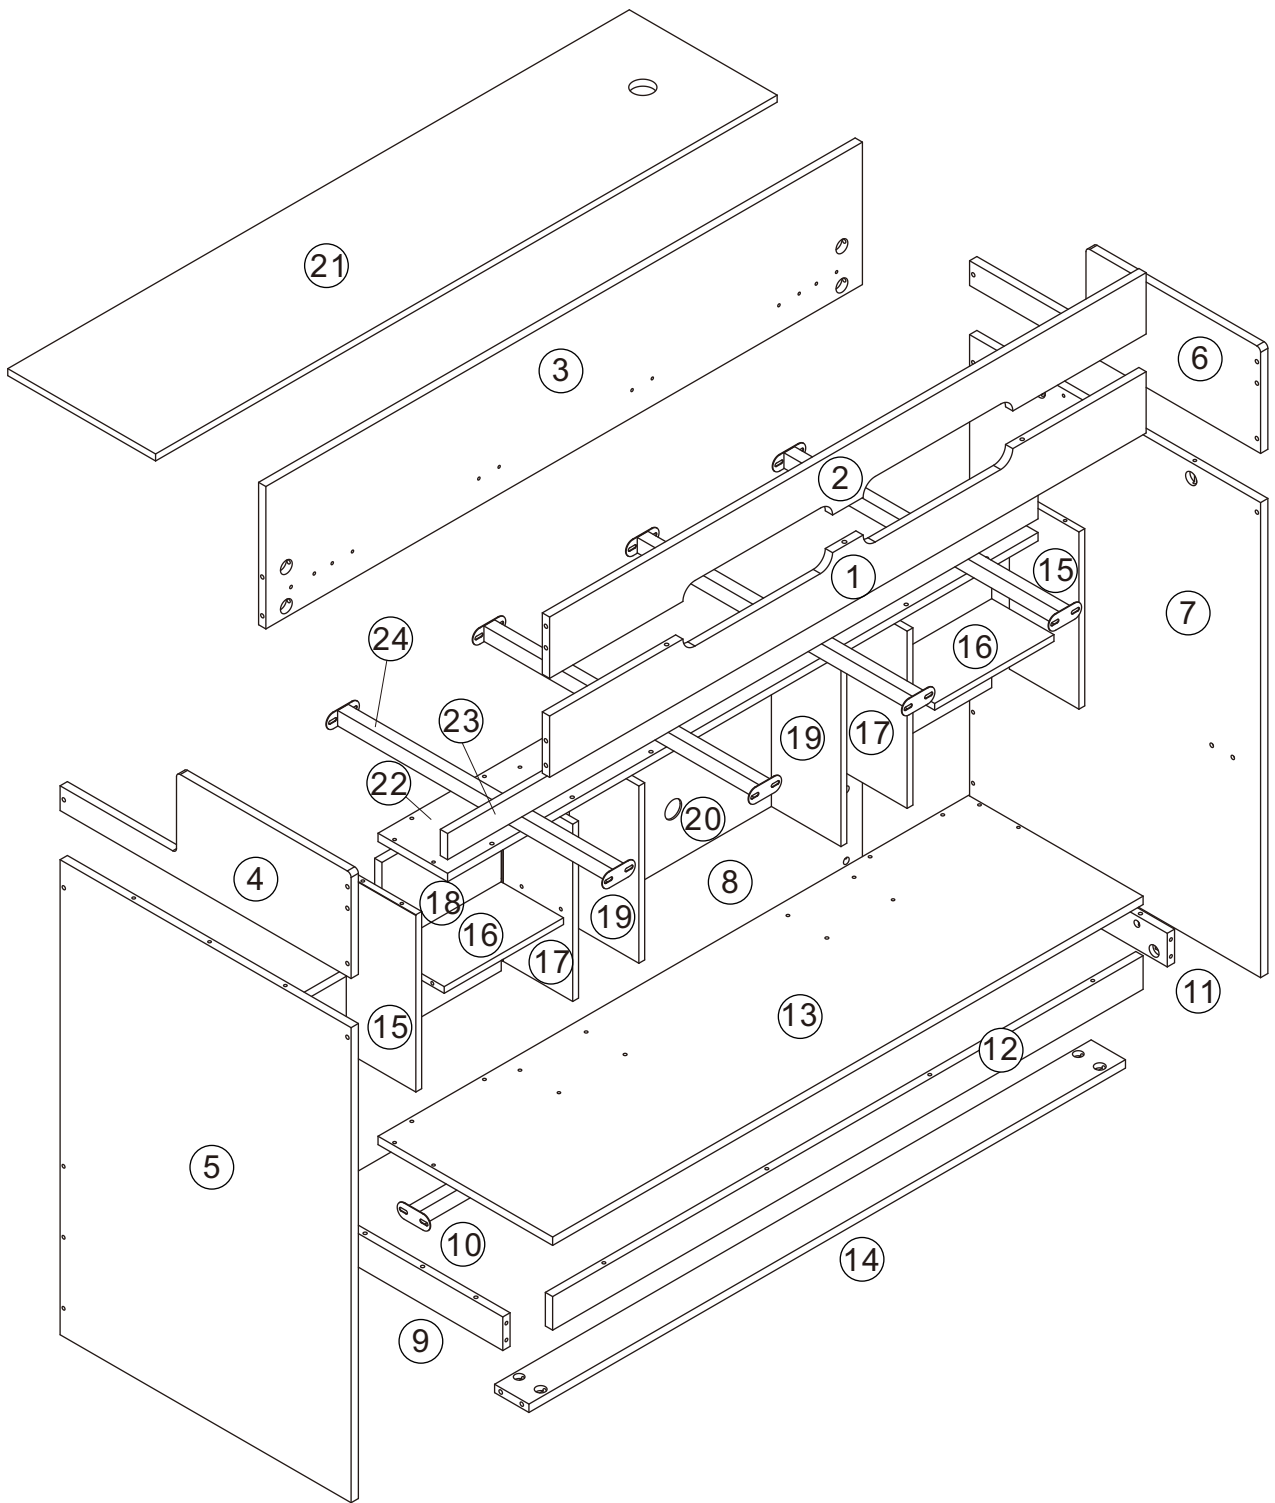

MO Loft Bed Installation Manual- Upper bunk + Desk

A			x38	K			x23
B		8*30	x4	L			x23
C		7*38	x24	M		38	x23
D		M6*15	x48	N		14#	x1
E		M6*18	x12	O			x6
F		M6*12	x6	P		3.5*13	x20
G		M8*15	x9	Q			x12
H		M6*55	x6	R			x2
I		M8*80	x12	S			
J		8*80	x11	T			