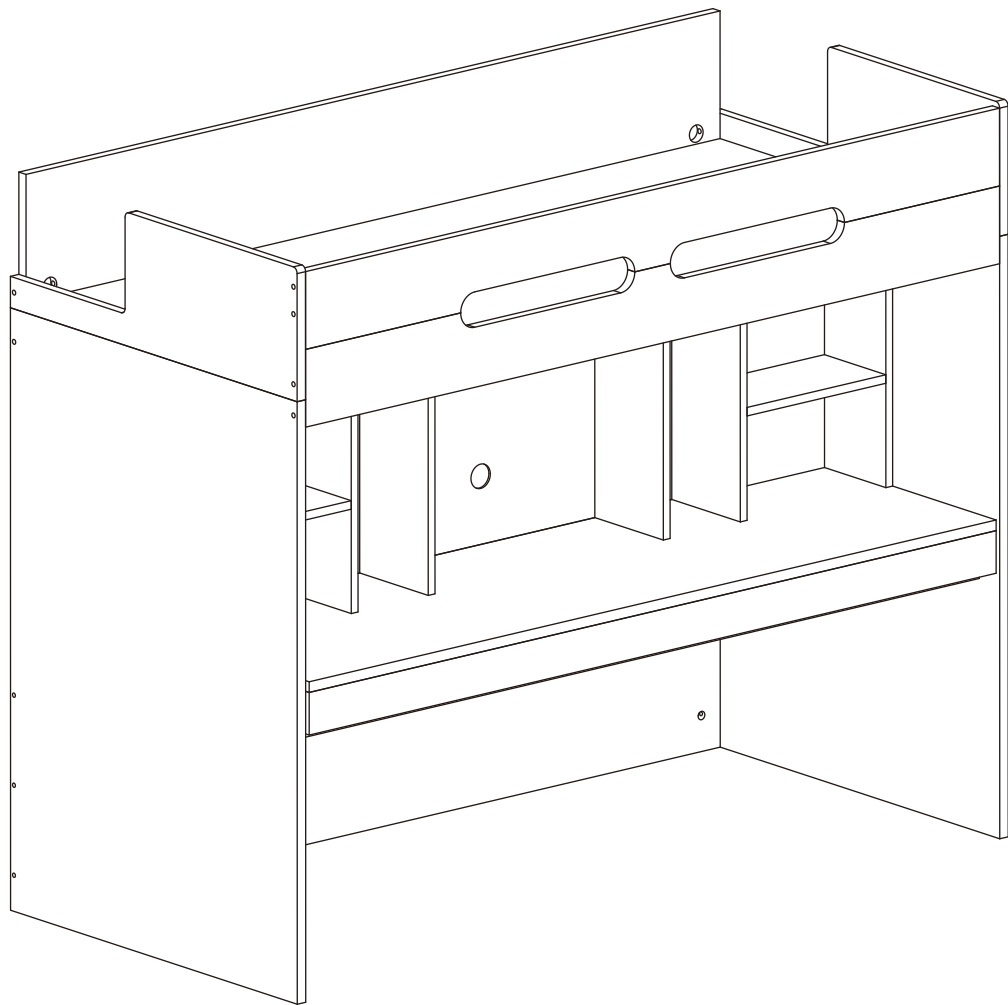

MO Loft Bed Installation Manual- Upper bunk + Desk

A			x38	K			x23
B		8*30	x4	L			x23
C		7*38	x24	M		38	x23
D		M6*15	x48	N		14#	x1
E		M6*18	x12	O			x6
F		M6*12	x6	P		3.5*13	x20
G		M8*15	x9	Q			x12
H		M6*55	x6	R			x2
I		M8*80	x12	S			
J		8*80	x11	T			