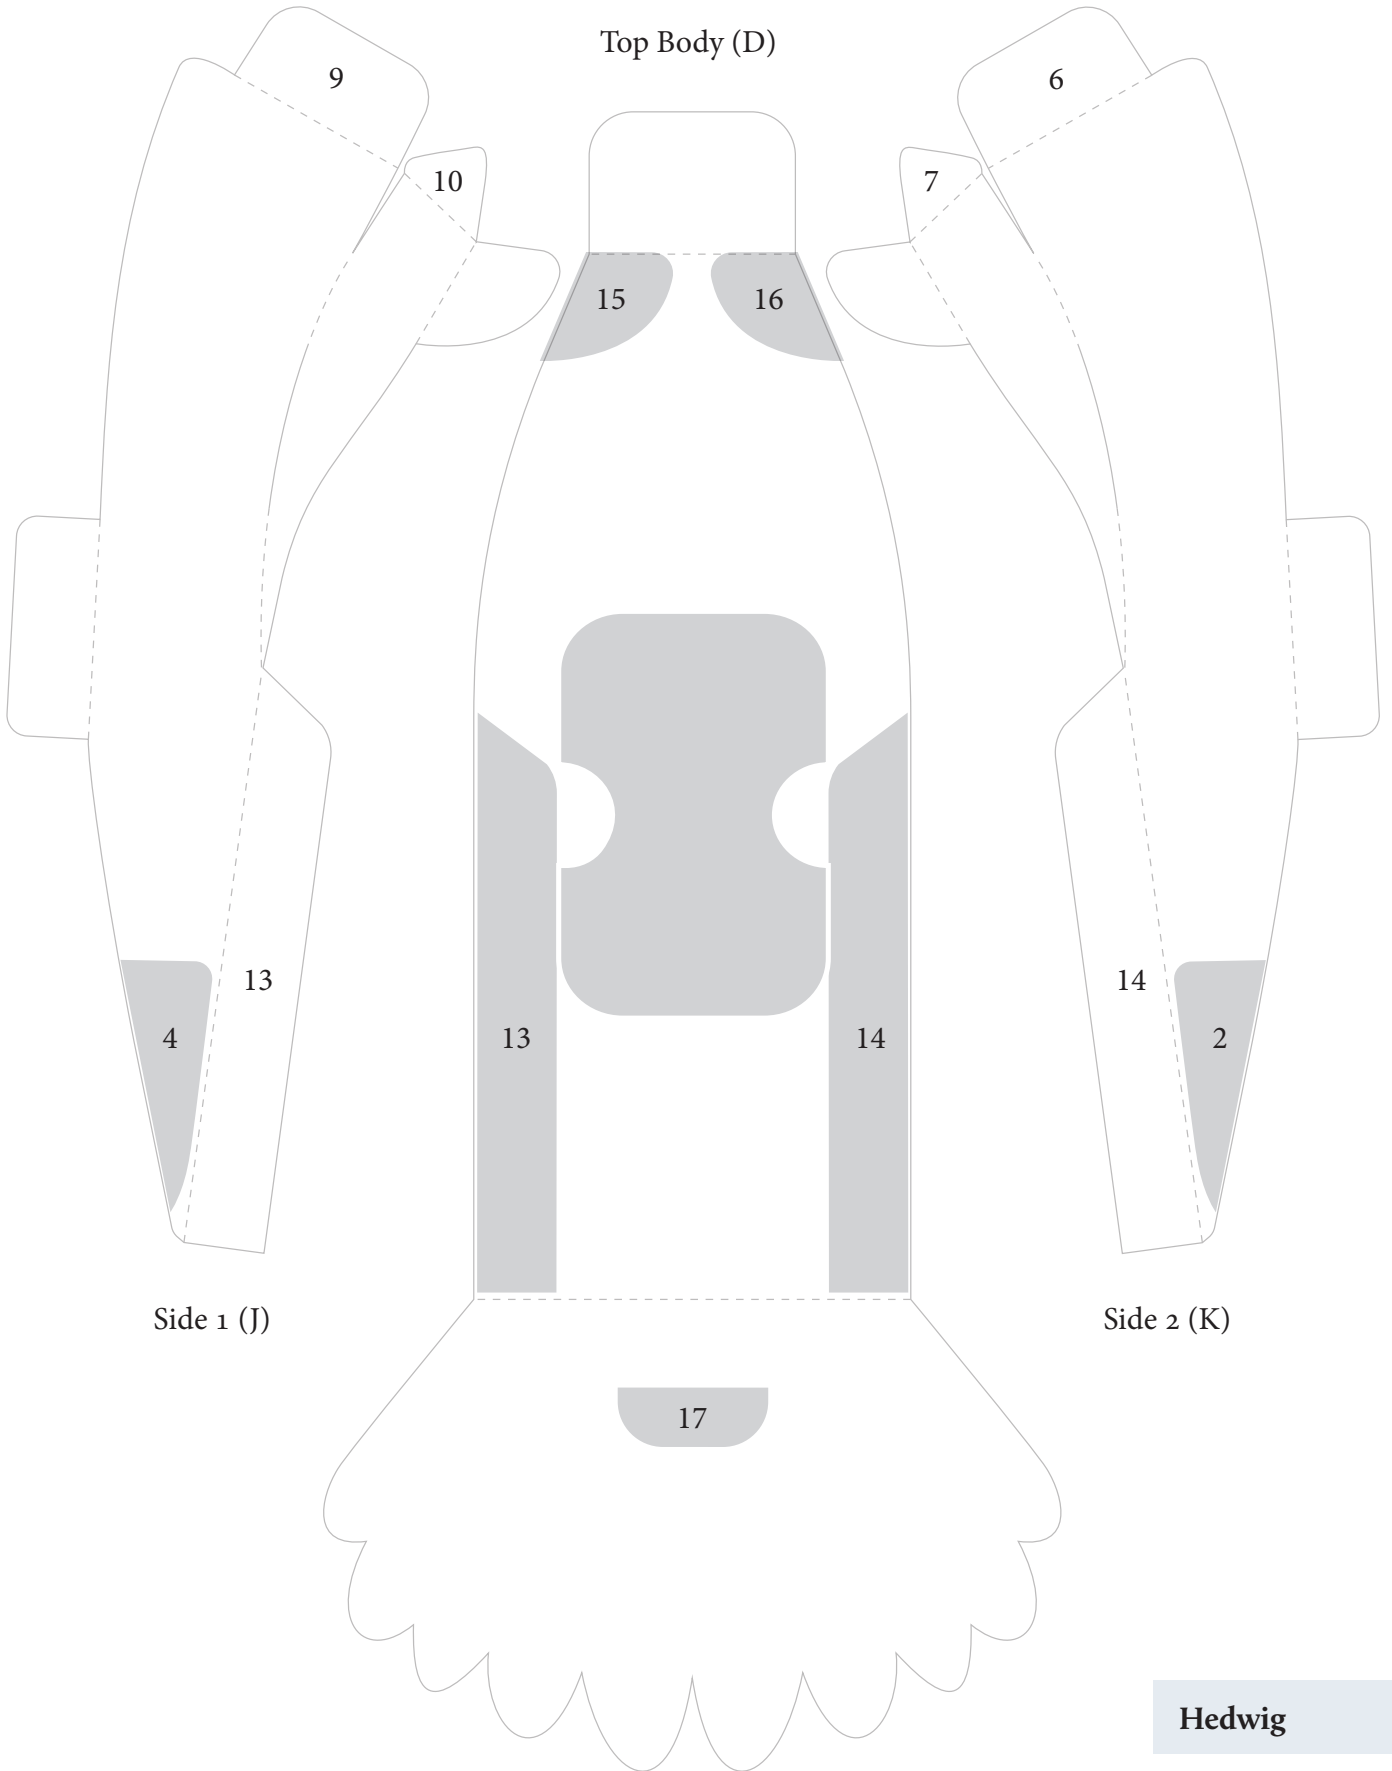

Hedwig and Hogwarts Acceptance
Letters Papercraft Mobile

Center Weight
Template (C)

Wing 1 (E)

Top Body (D)

REVERSE

Face
Piece 1 (H)

Bottom
Body (G)

Face
Piece 2 (I)

REVERSE

Wing 2 (F)

Wing Weight 1 (A)

Wing Weight 2 (B)