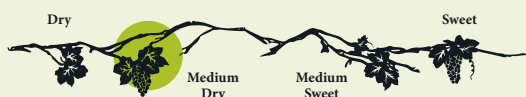

LITTLE DOMETT ESTATE RIESLING 2020

The Little Domett Estate 2020 Dry Riesling exudes powerful aromas of citrus peel, white flowers and crystallised ginger. The palate is balanced with a refreshing acidity, revealing the clean aromas of ripe lime, lemon and ginger.

Produced By:
Little Domett Estate
Waitaki Valley,
North Otago, New Zealand

Wine Maker:
Antony Worch,
Alexandra Vintners,
New Zealand

Harvested 5th May 2020
Contains Sulphites
750 ML / 12.9% VOL