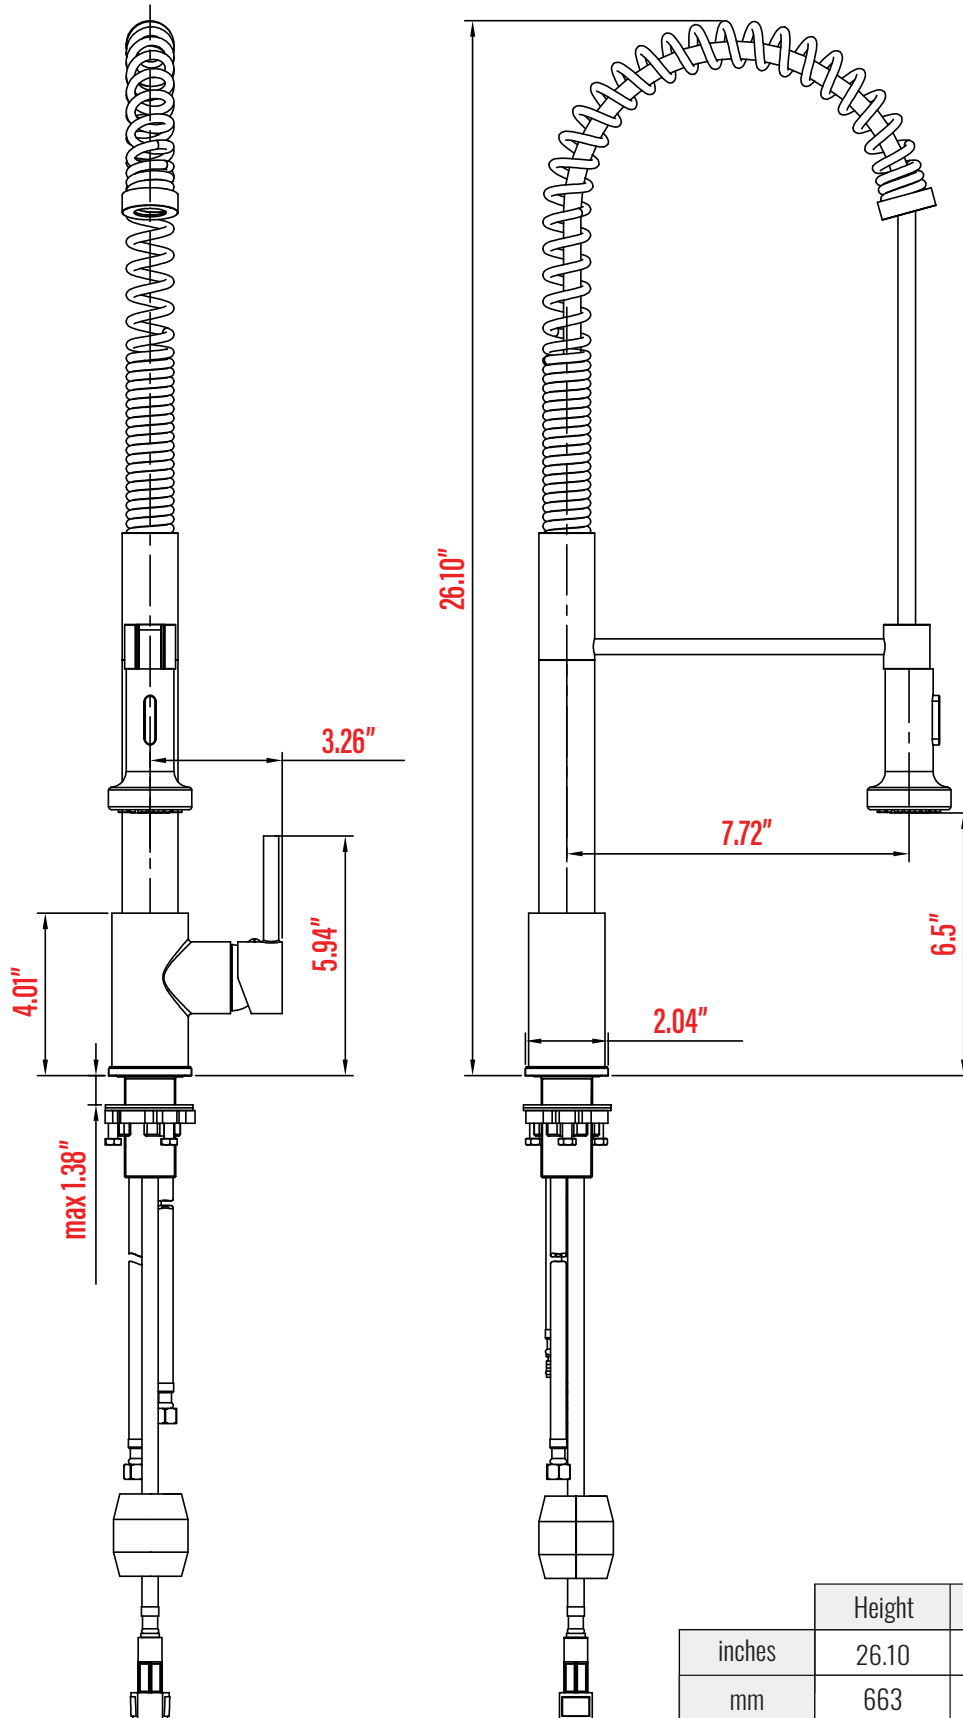

Vesoul Single Hole Pull Down Single Handle Kitchen Faucet

	Height	Depth	Width
inches	26.10	9.95	4.25
mm	663	253	108