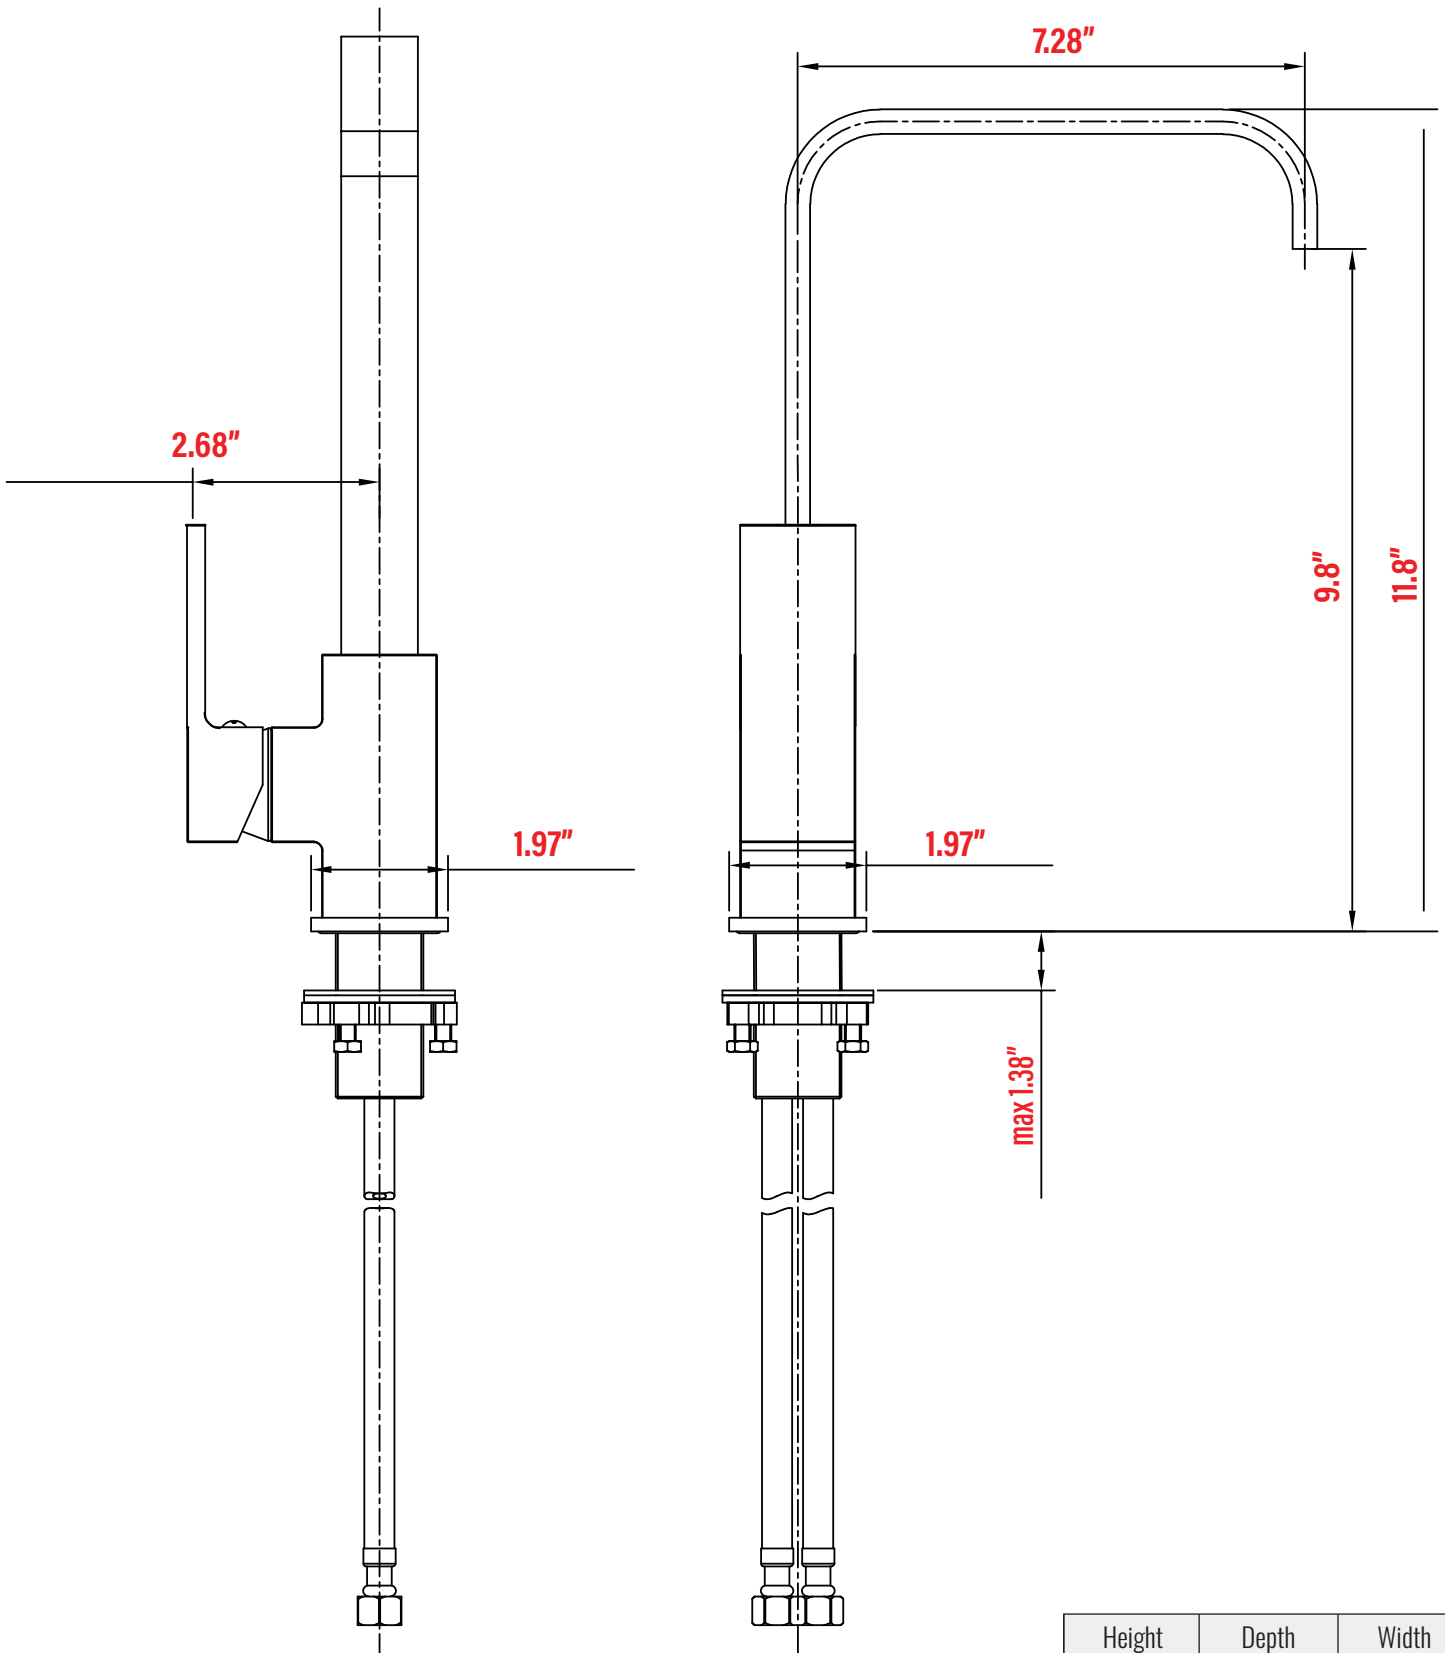

Canal Single Hole Swivel Spout Single Handle Kitchen Faucet

| | Height | Depth | Width |
|--------|--------|-------|-------|
| inches | 11.8 | 8.27 | 3.66 |
| mm | 300 | 210 | 93 |