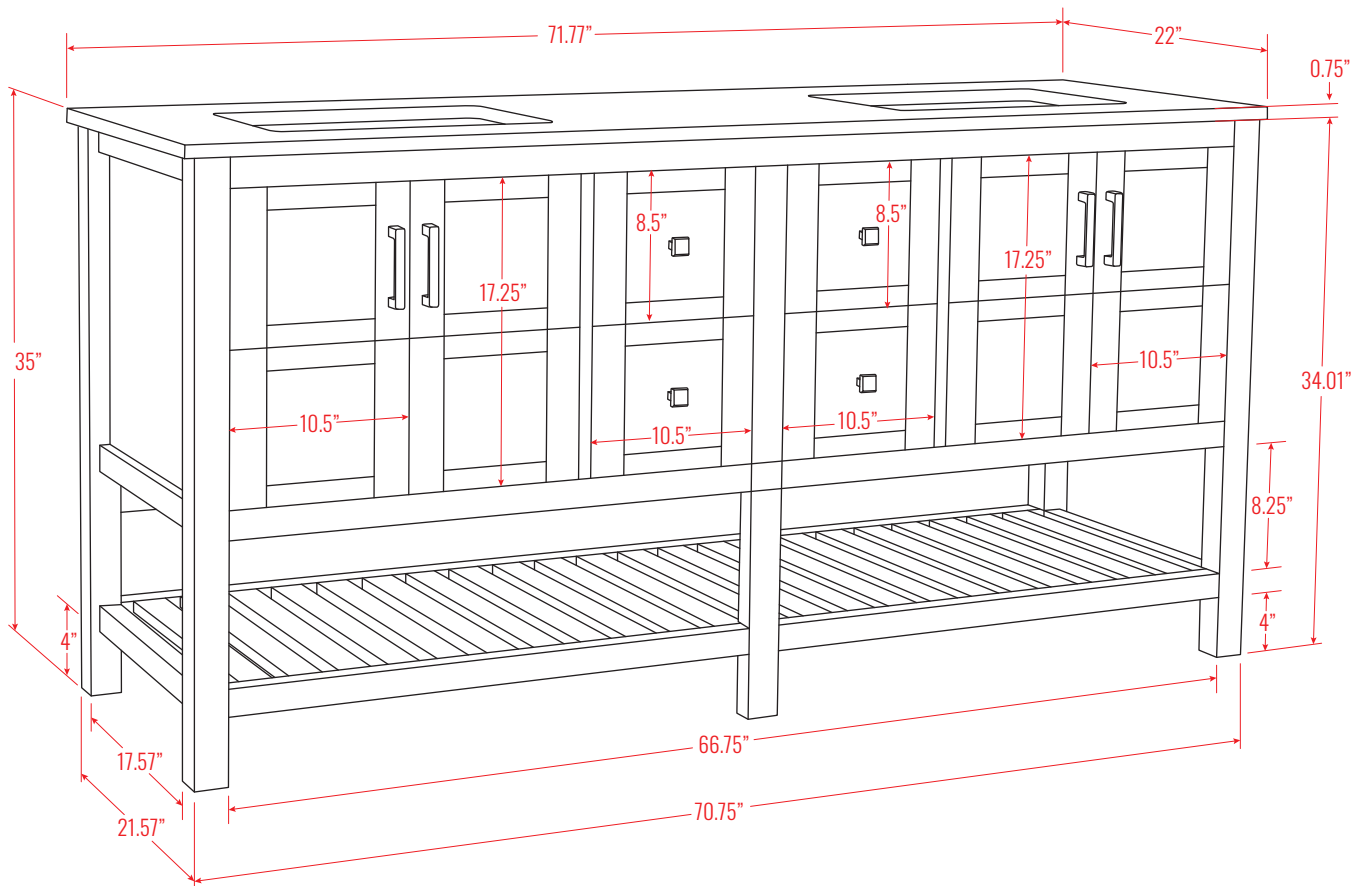

72" Double Sink Bathroom Vanity Set

Vanity Overall: 71.77" W x 22" L x 35" H
Cabinet: 70.75" W x 21.57" L x 34.01" H
Sink: 17.12" W x 12" L x 7" D

TOP

BACK