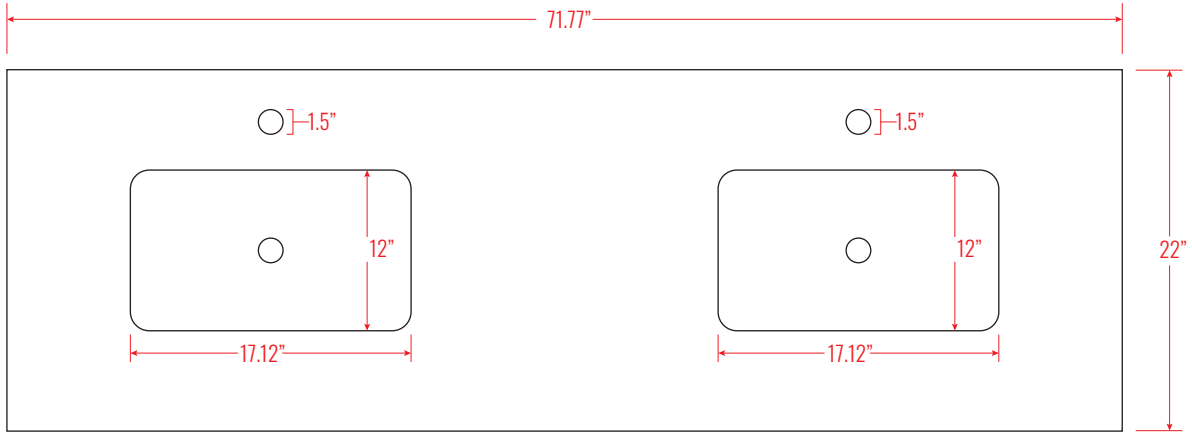

72" Double Sink Bathroom Vanity Set

Vanity Overall: 71.77" W x 22" L x 35" H
Cabinet: 70.75" W x 21.57" L x 34.01" H
Sink: 17.12" W x 12" L x 7" D

TOP

BACK