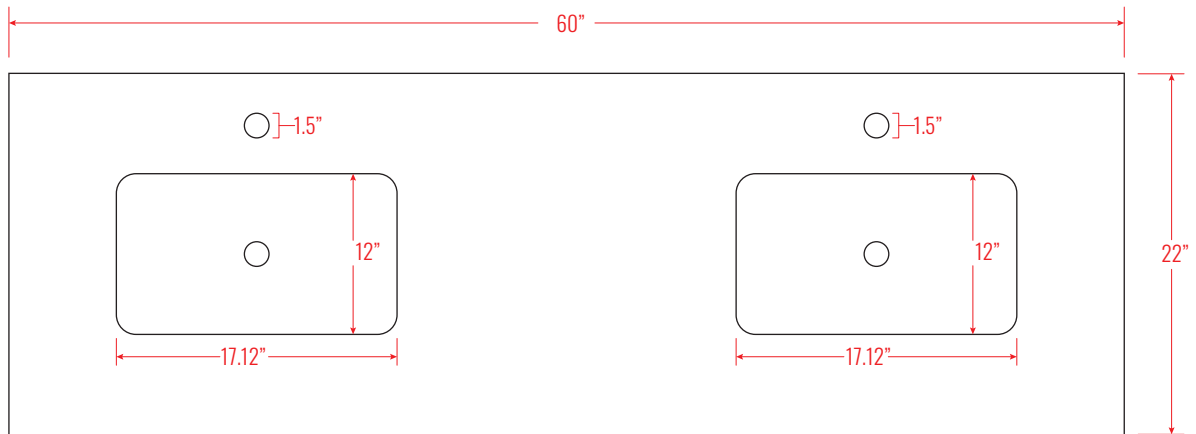

60" Double Sink Bathroom Vanity Set

Vanity Overall: 59.88" W x 22" L x 35.44" H
Cabinet: 59.13" W x 21.69" L x 34.69" H
Sink: 17" W x 11.63" L x 6.5" D

TOP

BACK