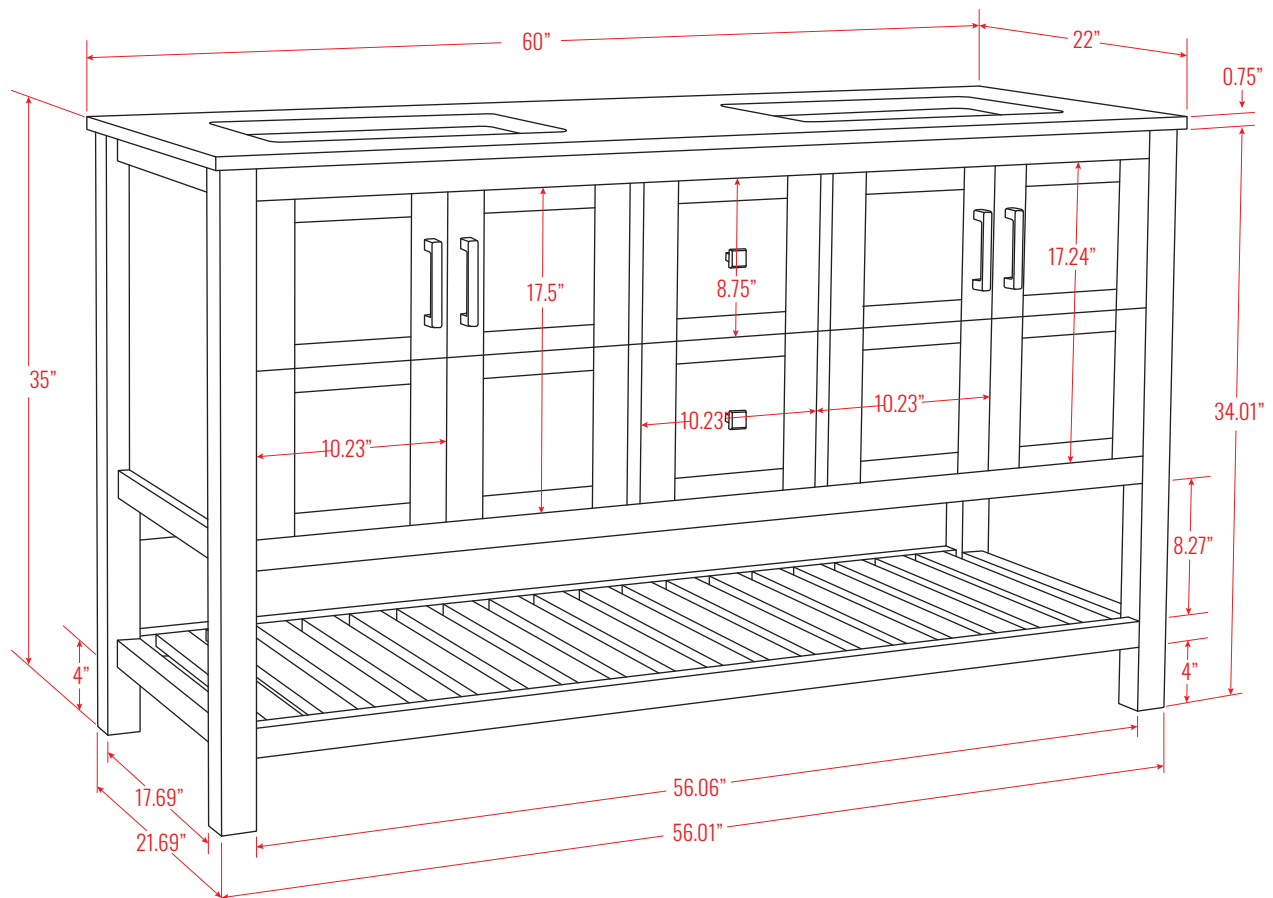

60" Double Sink Bathroom Vanity Set

Vanity Overall: 59.88" W x 22" L x 35.44" H
Cabinet: 59.13" W x 21.69" L x 34.69" H
Sink: 17" W x 11.63" L x 6.5" D

TOP

BACK