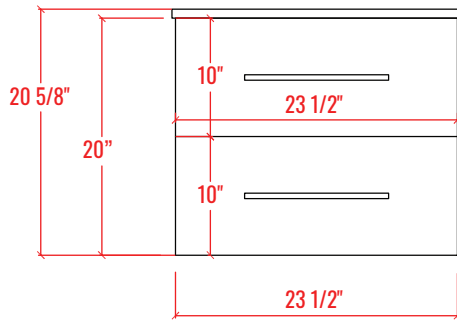

24" Single Sink Wall-Mounted Bathroom Vanity + Top

Vanity Overall: 24" W x 18-1/4" L x 20-5/8" H
Cabinet: 23-1/2" W x 17-3/4" L x 20" H
Top: 24" W x 18-1/4" L x 5/8" H

FRONT VIEW

SIDE VIEW

BACK VIEW

24" Single Sink Wall-Mounted Bathroom Vanity + Top

PLAN VIEW

ELEVATION VIEW