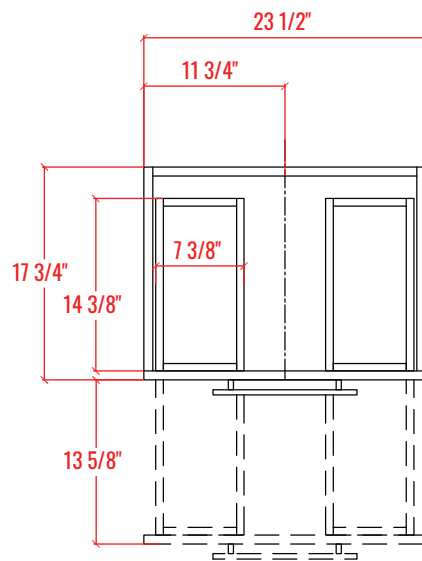

24" Single Sink Wall-Mounted Bathroom Vanity + Top

Vanity Overall: 24" W x 18-1/4" L x 20-5/8" H
Cabinet: 23-1/2" W x 17-3/4" L x 20" H
Top: 24" W x 18-1/4" L x 5/8" H

FRONT VIEW

SIDE VIEW

BACK VIEW

24" Single Sink Wall-Mounted Bathroom Vanity + Top

PLAN VIEW

ELEVATION VIEW