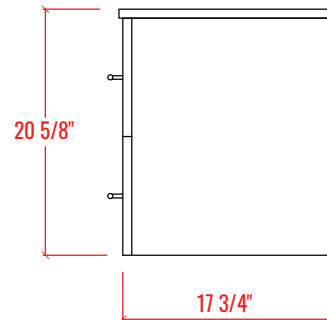

24" Single Sink Wall-Mounted Bathroom Vanity + Top

Vanity Overall: 24" W x 18-1/4" L x 20-5/8" H
Cabinet: 23-1/2" W x 17-3/4" L x 20" H
Top: 24" W x 18-1/4" L x 5/8" H

FRONT VIEW

SIDE VIEW

BACK VIEW

24" Single Sink Wall-Mounted Bathroom Vanity + Top

PLAN VIEW

ELEVATION VIEW