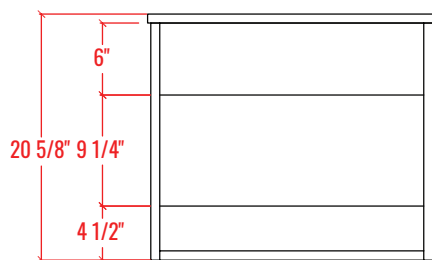

24" Single Sink Wall-Mounted Bathroom Vanity + Top

Vanity Overall: 24" W x 18-1/4" L x 20-5/8" H
Cabinet: 23-1/2" W x 17-3/4" L x 20" H
Top: 24" W x 18-1/4" L x 5/8" H

FRONT VIEW

SIDE VIEW

BACK VIEW

24" Single Sink Wall-Mounted Bathroom Vanity + Top

PLAN VIEW

ELEVATION VIEW