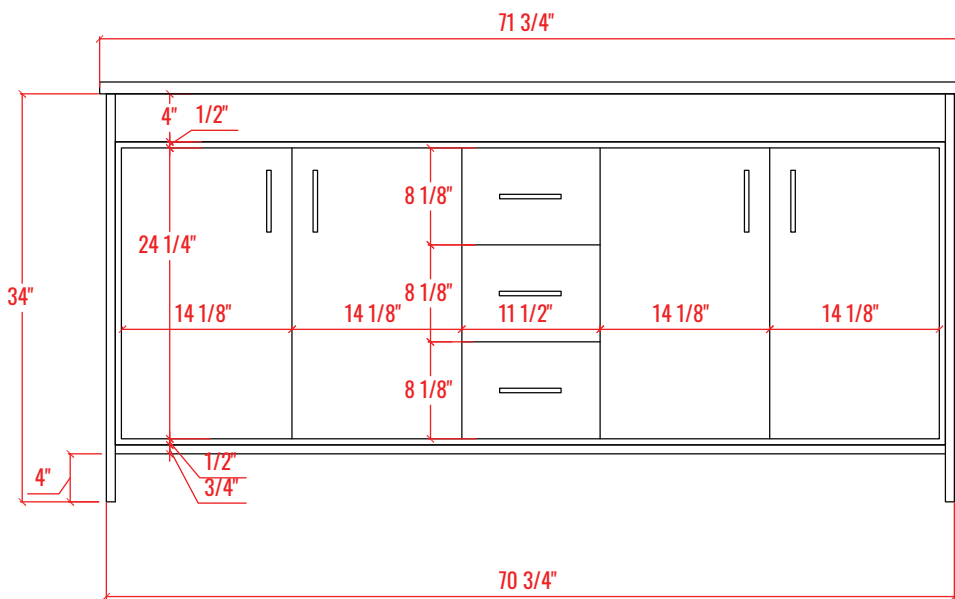

72" Double Sink Freestanding Bathroom Vanity + Top

Vanity Overall: 71-3/4" W x 19-3/4" L x 35" H
Cabinet: 70-3/4" W x 19-1/4" L x 34" H
Top: 71-3/4" W x 19-3/4" L x 1" H

FRONT VIEW

SIDE VIEW

BACK VIEW

PLAN VIEW

ELEVATION VIEW