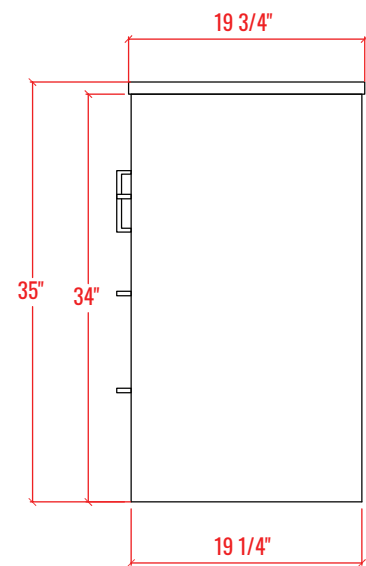

72" Double Sink Freestanding Bathroom Vanity + Top

Vanity Overall: 71-3/4" W x 19-3/4" L x 35" H
Cabinet: 70-3/4" W x 19-1/4" L x 34" H
Top: 71-3/4" W x 19-3/4" L x 1" H

FRONT VIEW

SIDE VIEW

BACK VIEW

PLAN VIEW

ELEVATION VIEW