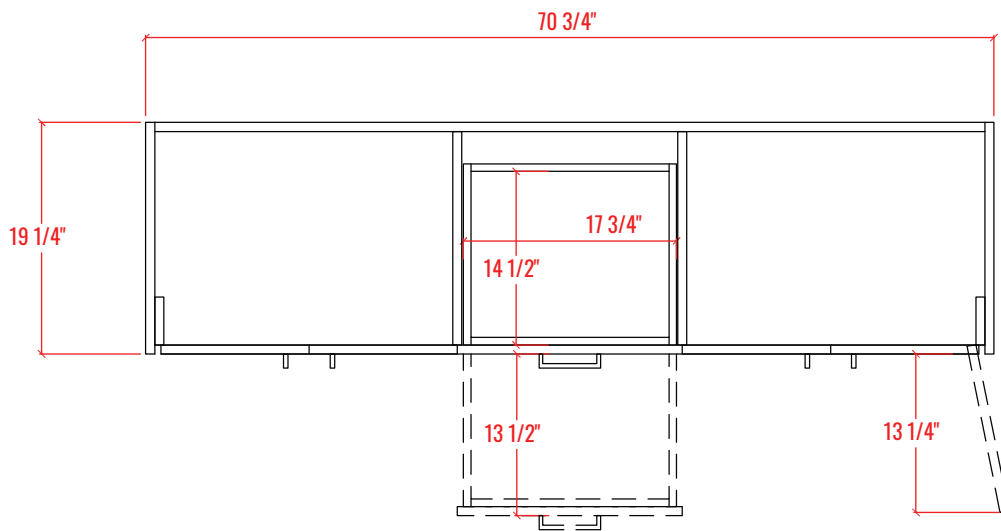

72" Double Sink Freestanding Bathroom Vanity + Top

Vanity Overall: 71-3/4" W x 19-3/4" L x 35" H
Cabinet: 70-3/4" W x 19-1/4" L x 34" H
Top: 71-3/4" W x 19-3/4" L x 1" H

FRONT VIEW

SIDE VIEW

BACK VIEW

PLAN VIEW

ELEVATION VIEW