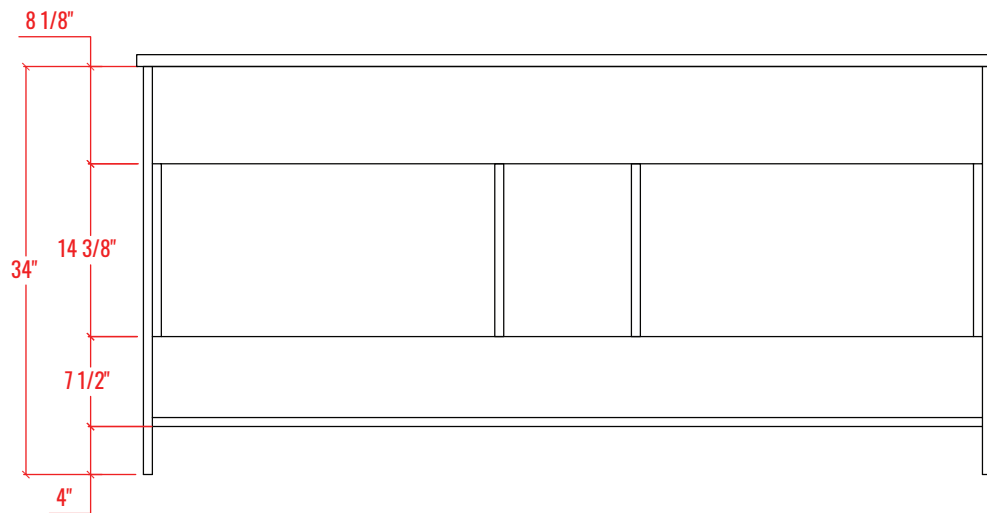

72" Double Sink Freestanding Bathroom Vanity + Top

Vanity Overall: 71-3/4" W x 19-3/4" L x 35" H
Cabinet: 70-3/4" W x 19-1/4" L x 34" H
Top: 71-3/4" W x 19-3/4" L x 1" H

FRONT VIEW

SIDE VIEW

BACK VIEW

PLAN VIEW

ELEVATION VIEW