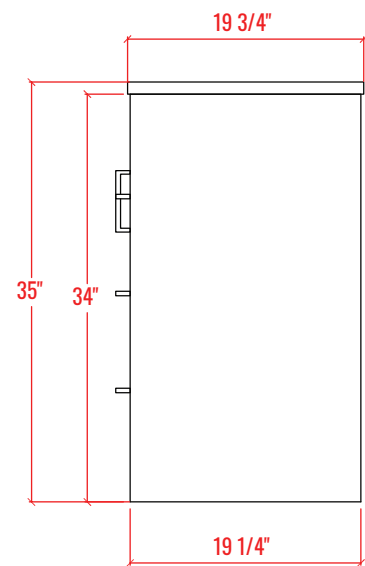

60" Double Sink Freestanding Bathroom Vanity + Top

Vanity Overall: 59-7/8" W x 19-3/4" L x 35" H
Cabinet: 58-3/4" W x 19-1/4" L x 34" H
Top: 59-7/8" W x 19-3/4" L x 1" H

FRONT VIEW

SIDE VIEW

BACK VIEW