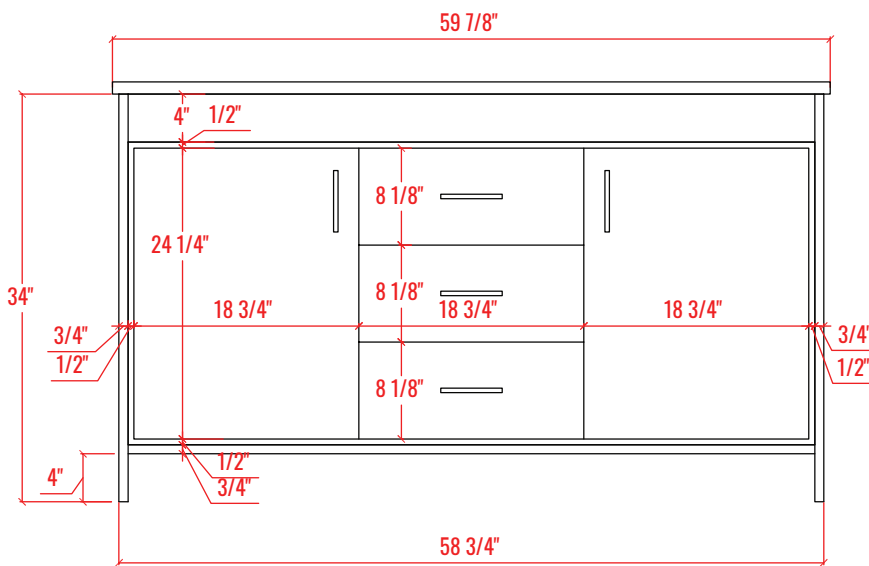

60" Double Sink Freestanding Bathroom Vanity + Top

Vanity Overall: 59-7/8" W x 19-3/4" L x 35" H
Cabinet: 58-3/4" W x 19-1/4" L x 34" H
Top: 59-7/8" W x 19-3/4" L x 1" H

FRONT VIEW

SIDE VIEW

BACK VIEW