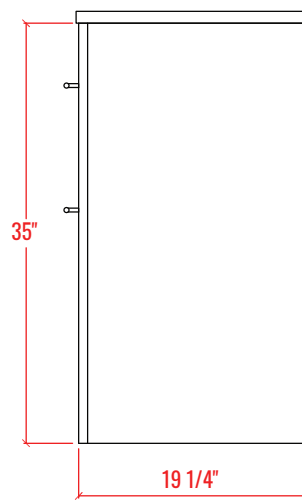

24" Single Sink Freestanding Bathroom Vanity + Top

Vanity Overall: 24" W x 19-3/4" L x 36" H
Cabinet: 23-1/4" W x 19-1/4" L x 35" H
Top: 24" W x 19-3/4" L x 1" H

FRONT VIEW

SIDE VIEW

BACK VIEW

PLAN VIEW

ELEVATION VIEW