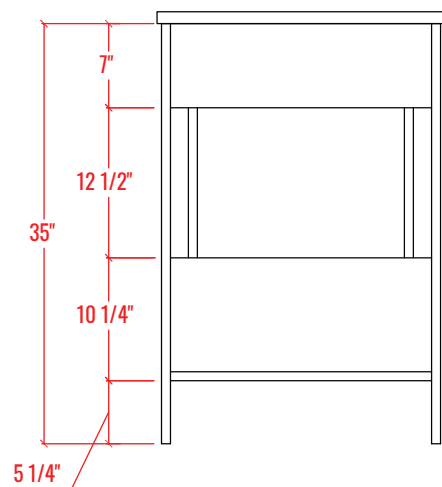

24" Single Sink Freestanding Bathroom Vanity + Top

Vanity Overall: 24" W x 19-3/4" L x 36" H
Cabinet: 23-1/4" W x 19-1/4" L x 35" H
Top: 24" W x 19-3/4" L x 1" H

FRONT VIEW

SIDE VIEW

BACK VIEW

PLAN VIEW

ELEVATION VIEW