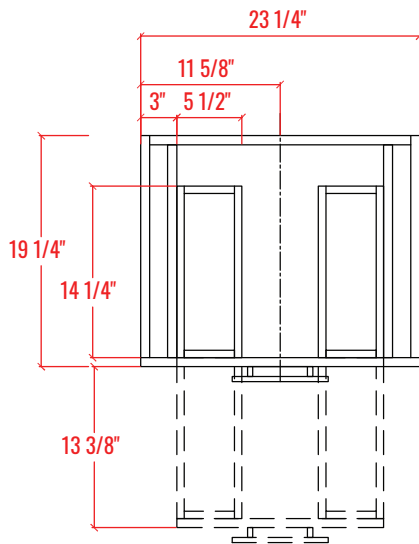

24" Single Sink Freestanding Bathroom Vanity + Top

Vanity Overall: 24" W x 19-3/4" L x 36" H
Cabinet: 23-1/4" W x 19-1/4" L x 35" H
Top: 24" W x 19-3/4" L x 1" H

FRONT VIEW

SIDE VIEW

BACK VIEW

PLAN VIEW

ELEVATION VIEW