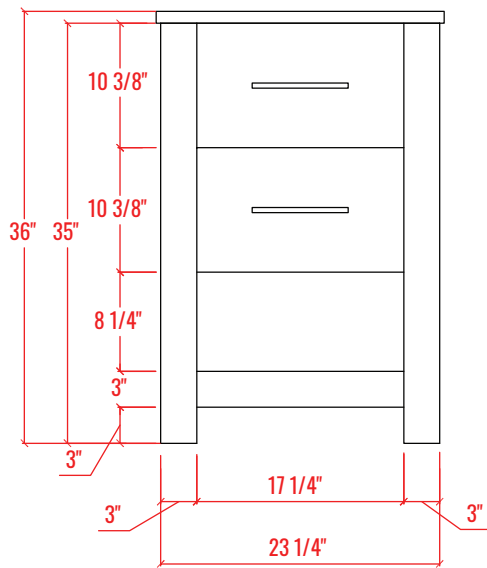

24" Single Sink Freestanding Bathroom Vanity + Top

Vanity Overall: 24" W x 19-3/4" L x 36" H
Cabinet: 23-1/4" W x 19-1/4" L x 35" H
Top: 24" W x 19-3/4" L x 1" H

FRONT VIEW

SIDE VIEW

BACK VIEW

PLAN VIEW

ELEVATION VIEW