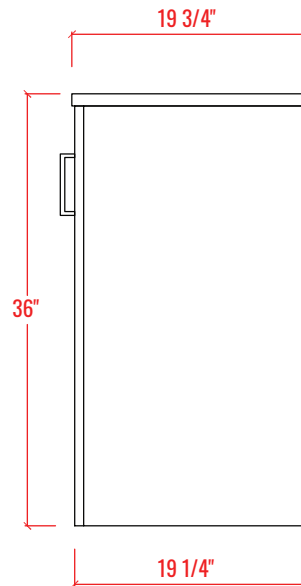

36" Single Sink Freestanding Bathroom Vanity + Top

Vanity Overall: 35-5/8" W x 19-3/4" L x 36" H

Cabinet: 35-1/4" W x 19-1/4" L x 35" H

Top: 35-5/8" W x 19-3/4" L x 1" H

FRONT VIEW

SIDE VIEW

BACK VIEW

PLAN VIEW

ELEVATION VIEW