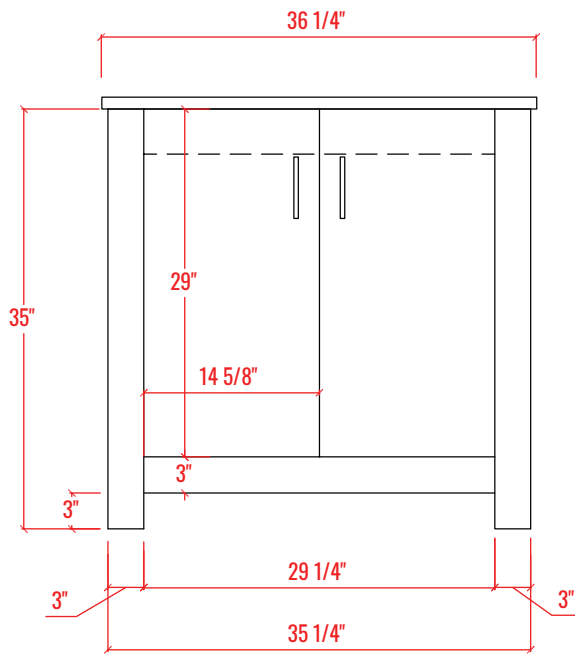

36" Single Sink Freestanding Bathroom Vanity + Top

Vanity Overall: 35-5/8" W x 19-3/4" L x 36" H

Cabinet: 35-1/4" W x 19-1/4" L x 35" H

Top: 35-5/8" W x 19-3/4" L x 1" H

FRONT VIEW

SIDE VIEW

BACK VIEW

PLAN VIEW

ELEVATION VIEW