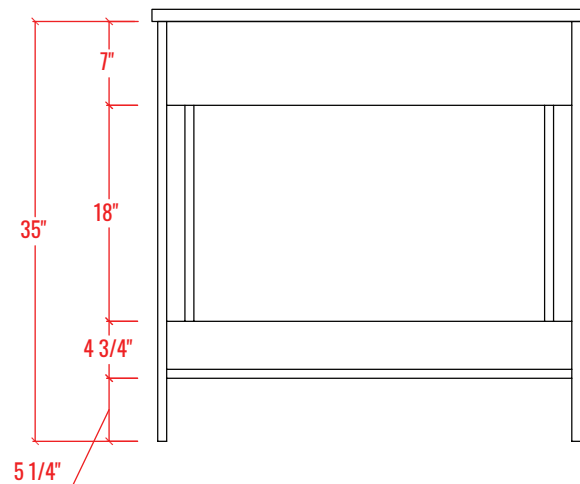

36" Single Sink Freestanding Bathroom Vanity + Top

Vanity Overall: 35-5/8" W x 19-3/4" L x 36" H

Cabinet: 35-1/4" W x 19-1/4" L x 35" H

Top: 35-5/8" W x 19-3/4" L x 1" H

FRONT VIEW

SIDE VIEW

BACK VIEW

PLAN VIEW

ELEVATION VIEW