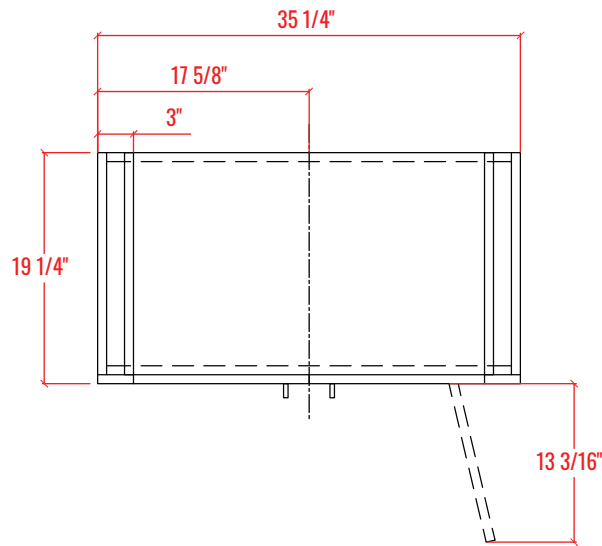

36" Single Sink Freestanding Bathroom Vanity + Top

Vanity Overall: 35-5/8" W x 19-3/4" L x 36" H

Cabinet: 35-1/4" W x 19-1/4" L x 35" H

Top: 35-5/8" W x 19-3/4" L x 1" H

FRONT VIEW

SIDE VIEW

BACK VIEW

PLAN VIEW

ELEVATION VIEW