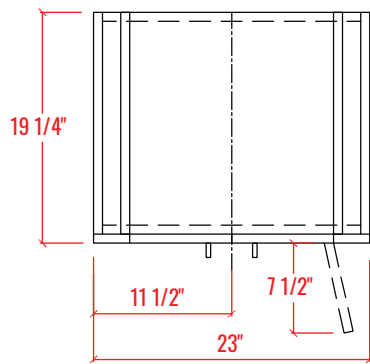

24" Single Sink Freestanding Bathroom Vanity + Top

Vanity Overall: 24" W x 19-3/4" L x 36" H
Cabinet: 23" W x 19-1/4" L x 35" H
Top: 24" W x 19-3/4" L x 1" H

FRONT VIEW

SIDE VIEW

BACK VIEW

PLAN VIEW

ELEVATION VIEW