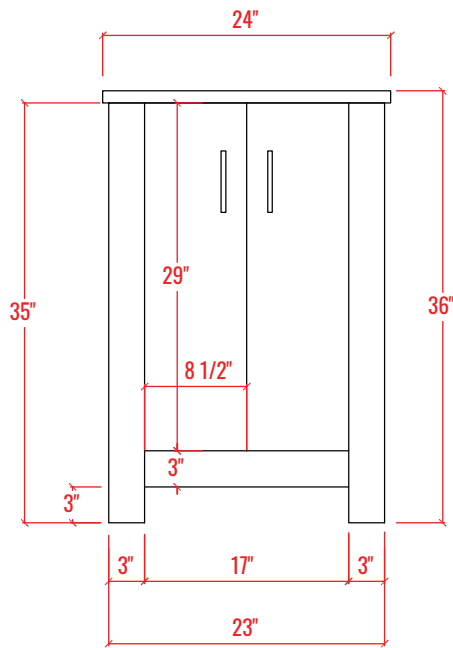

24" Single Sink Freestanding Bathroom Vanity + Top

Vanity Overall: 24" W x 19-3/4" L x 36" H
Cabinet: 23" W x 19-1/4" L x 35" H
Top: 24" W x 19-3/4" L x 1" H

FRONT VIEW

SIDE VIEW

BACK VIEW

PLAN VIEW

ELEVATION VIEW