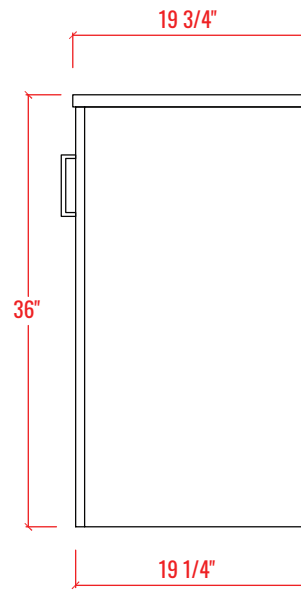

24" Single Sink Freestanding Bathroom Vanity + Top

Vanity Overall: 24" W x 19-3/4" L x 36" H
Cabinet: 23" W x 19-1/4" L x 35" H
Top: 24" W x 19-3/4" L x 1" H

FRONT VIEW

SIDE VIEW

BACK VIEW

PLAN VIEW

ELEVATION VIEW