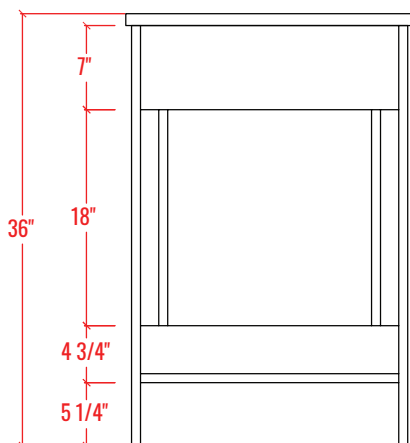

24" Single Sink Freestanding Bathroom Vanity + Top

Vanity Overall: 24" W x 19-3/4" L x 36" H
Cabinet: 23" W x 19-1/4" L x 35" H
Top: 24" W x 19-3/4" L x 1" H

FRONT VIEW

SIDE VIEW

BACK VIEW

PLAN VIEW

ELEVATION VIEW