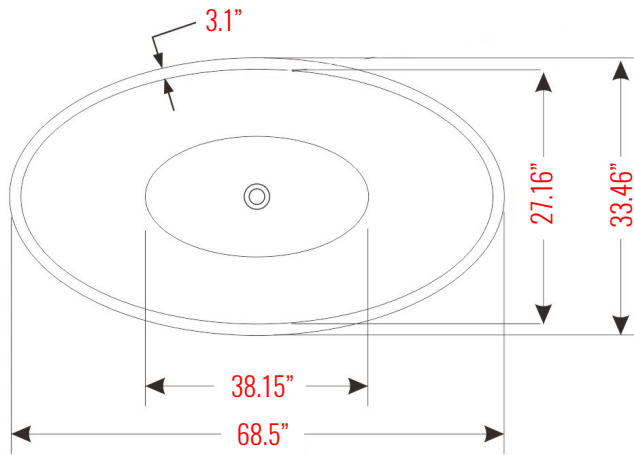

FEATURES

- Slim Rectangular Overflow with Polished Chrome Finish
- Non-Porous, Easy to Clean Surface
- High Heat Retention
- UPC Approved

Unit	Length	Width	Height
inches	68.5"	33.46"	27.16"
mm	1739.9	849.88	689.86