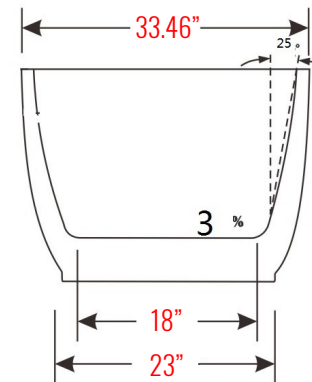

FEATURES

- Slim Rectangular Overflow with Polished Chrome Finish
- Non-Porous, Easy to Clean Surface
- High Heat Retention
- UPC Approved

Unit	Length	Width	Height
inches	68.5"	33.46"	27.16"
mm	1739.9	849.88	689.86