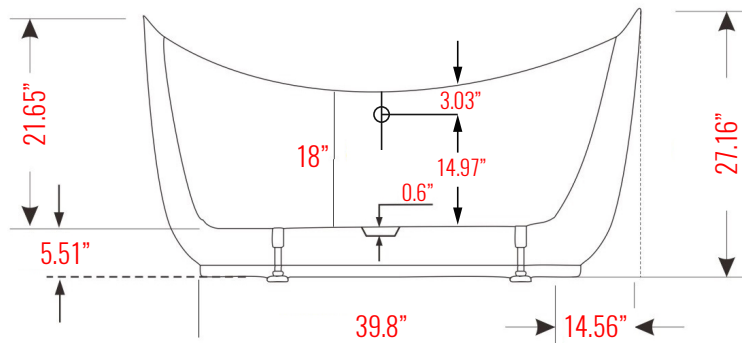

FEATURES

- Slim Rectangular Overflow with Polished Chrome Finish
- Non-Porous, Easy to Clean Surface
- High Heat Retention
- UPC Approved

Unit	Length	Width	Height
inches	68.5"	33.46"	27.16"
mm	1739.9	849.88	689.86