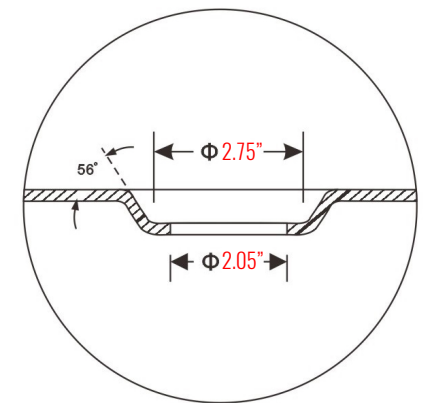

FEATURES

- Slim Rectangular Overflow with Polished Chrome Finish
- Non-Porous, Easy to Clean Surface
- High Heat Retention
- UPC Approved

Unit	Length	Width	Height
inches	68.5"	33.46"	27.16"
mm	1739.9	849.88	689.86