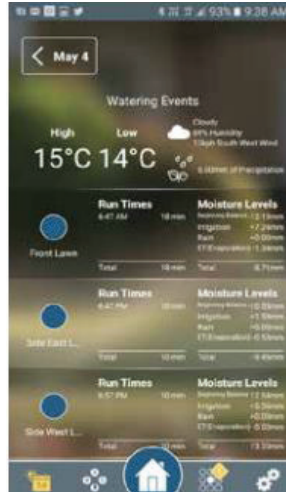

For more information visit thelandscapestore.com.au | (02) 9161 3939

PRODUCT SPECIFICATION

CONTROLLERS

ORBIT B-HYVE SMART WI-FI HOSE TAP TIMER WITH HUB

SCREENSHOTS OF THE B-HYVE APPLICATION

Home screen: Current temperature and next watering

Calendar: Watering days for the next month

Smart watering: Set per zone to save water

Manual water: Added photo and time left to irrigate

Result of irrigation showing: Starting moisture level, irrigation, rainfall, evaporation equalling net moisture in root zone