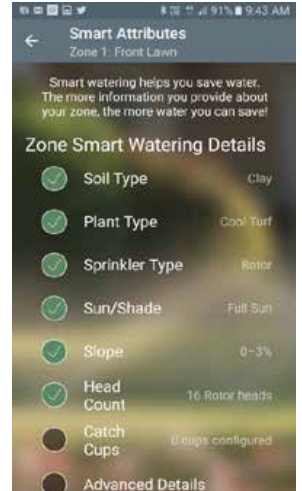

For more information visit thelandscapestore.com.au | (02) 9161 3939

PRODUCT SPECIFICATION

CONTROLLERS

ORBIT B-HYVE SMART WI-FI HOSE TAP TIMER WITH HUB

SCREENSHOTS OF THE B-HYVE APPLICATION

Home screen: Current temperature and next watering

Calendar: Watering days for the next month

Smart watering: Set per zone to save water

Manual water: Added photo and time left to irrigate

Result of irrigation showing: Starting moisture level, irrigation, rainfall, evaporation equalling net moisture in root zone