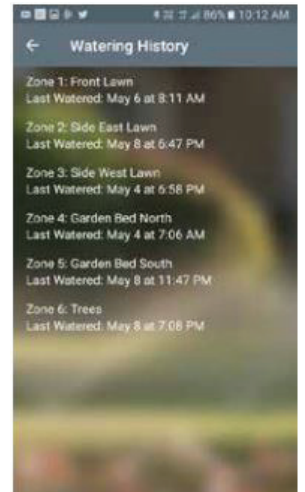

Calendar: Watering days for the next month

Smart watering: Set per zone to save water

Manual water: Added photo and time left to irrigate

Result of irrigation showing: Starting moisture level, irrigation, rainfall, evaporation equalling net moisture in root zone

Watering history: Overview per day

Note: For use in cold water irrigation systems only, for all other applications please consult HR Products Images are a guide only and may not represent final product