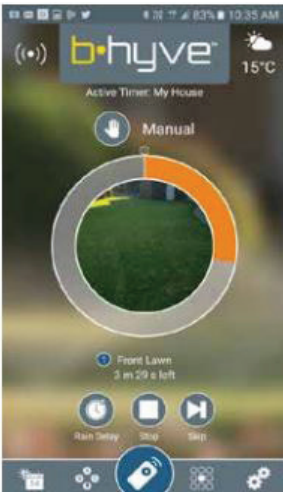

For more information visit thelandscapestore.com.au | (02) 9161 3939

PRODUCT SPECIFICATION

CONTROLLERS

ORBIT B-HYVE SMART WI-FI HOSE TAP TIMER WITH HUB

SCREENSHOTS OF THE B-HYVE APPLICATION

Home screen: Current temperature and next watering

Calendar: Watering days for the next month

Smart watering: Set per zone to save water

Manual water: Added photo and time left to irrigate

Result of irrigation showing: Starting moisture level, irrigation, rainfall, evaporation equalling net moisture in root zone