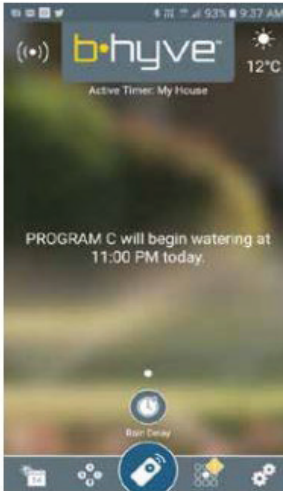

SMART WATERING CAPABILITIES TO CONSERVE WATER - WIFI

- Tap Timer smart watering setting, acts as a rain delay based on forecast with standard controller station programming
- Smart watering, allows user to set irrigation condition
- Wi-Fi functional Android, iOS mobile platform > no charge
- Must be connected to home network via HUB for smart watering settings
- Programmable from mobile application
- WeatherSense™ technology that provides smart watering based on site conditions such as slope, soil type, sun/shade, historical ET and live weather feeds
- Smart watering restrictions based on odd/even or selective days

For more information visit thelandscapestore.com.au | (02) 9161 3939

PRODUCT SPECIFICATION

CONTROLLERS

ORBIT B-HYVE SMART WI-FI HOSE TAP TIMER WITH HUB

SCREENSHOTS OF THE B-HYVE APPLICATION

Home screen: Current temperature and next watering

Calendar: Watering days for the next month

Smart watering: Set per zone to save water

Manual water: Added photo and time left to irrigate

Result of irrigation showing: Starting moisture level, irrigation, rainfall, evaporation equalling net moisture in root zone