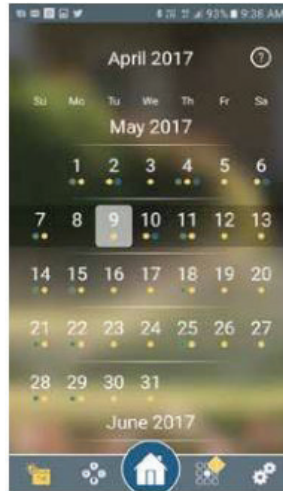

For more information visit thelandscapestore.com.au | (02) 9161 3939

PRODUCT SPECIFICATION

CONTROLLERS

ORBIT B-HYVE SMART WI-FI HOSE TAP TIMER WITH HUB

SCREENSHOTS OF THE B-HYVE APPLICATION

Home screen: Current temperature and next watering

Calendar: Watering days for the next month

Smart watering: Set per zone to save water

Manual water: Added photo and time left to irrigate

Result of irrigation showing: Starting moisture level, irrigation, rainfall, evaporation equalling net moisture in root zone