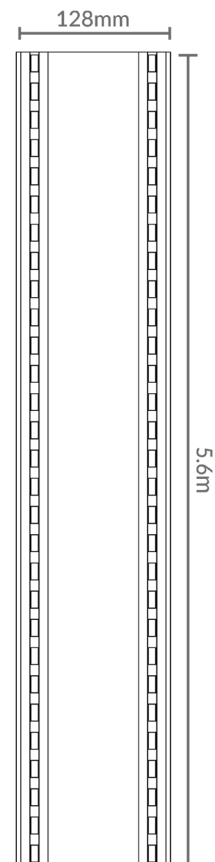

PRODUCT SPECIFICATIONS

Product	128 Storm Water Midnight Tile Insert
Code	L128SWGMTI
Colour	Midnight Black
Length	5.6m
Width	128mm
Depth	19mm (Top Only)
Material	Anodised Aluminium
Applications	Outdoor
Features	• Sleek Design • Easy Installation • High Water Flow • Suitable for tiles up to 13mm thick • Lifetime Rustproof Warranty • UV Stable

* Total length is 5.8m, total usable length is 5.6m to allow for any wastage during the anodising process.

* Regular, gentle cleaning with soapy water is recommended. Do not use abrasive cloths or acidic chemicals on the grates.

Warranty information and Care & Maintenance can be found at www.lauxesgrates.com.au

Disclaimer: All Lauxes grates and accessories hold WaterMark Certification in accordance with WMTS - 040.