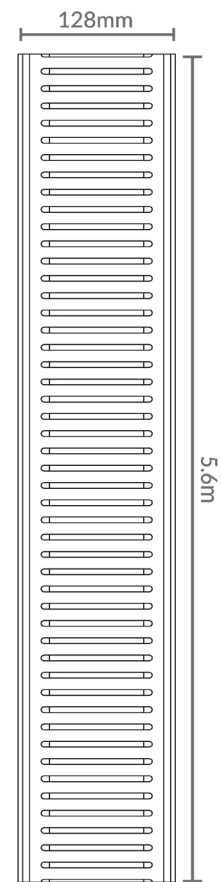

PRODUCT SPECIFICATIONS

Product	128 Storm Water Midnight Next Generation
Code	L128SWGMINXT
Colour	Midnight Black
Length	5.6m
Width	128mm
Depth	19mm (Top Only)
Material	Anodised Aluminium
Applications	Outdoor
Features	<ul style="list-style-type: none"> • Sleek Design • Easy Installation • High Water Flow • Lifetime Rustproof Warranty • UV Stable

* Total length is 5.8m, total usable length is 5.6m to allow for any wastage during the anodising process.

* Regular, gentle cleaning with soapy water is recommended. Do not use abrasive cloths or acidic chemicals on the grates.

Product	128 Storm Water Next Generation
Code	L128SWGNT
Colour	Silk Silver
Length	5.6m
Width	128mm
Depth	19mm (Top Only)
Material	Anodised Aluminium
Applications	Outdoor
Features	<ul style="list-style-type: none"> • Sleek Design • Easy Installation • High Water Flow • Lifetime Rustproof Warranty

Product	128 Storm Water Midnight Tile Insert
Code	L128SWGMTI
Colour	Midnight Black
Length	5.6m
Width	128mm
Depth	19mm (Top Only)
Material	Anodised Aluminium
Applications	Outdoor
Features	<ul style="list-style-type: none"> • Sleek Design • Easy Installation • High Water Flow • Suitable for tiles up to 13mm thick • Lifetime Rustproof Warranty • UV Stable