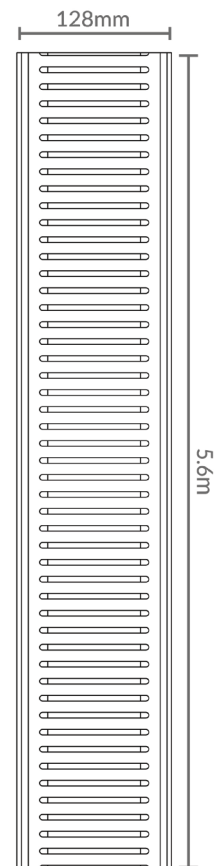

PRODUCT SPECIFICATIONS

Product	128 Storm Water Midnight Next Generation
Code	L128SWGMINXT
Colour	Midnight Black
Length	5.6m
Width	128mm
Depth	19mm (Top Only)
Material	Anodised Aluminium
Applications	Outdoor
Features	<ul style="list-style-type: none"> • Sleek Design • Easy Installation • High Water Flow • Lifetime Rustproof Warranty • UV Stable

* Total length is 5.8m, total usable length is 5.6m to allow for any wastage during the anodising process.

* Regular, gentle cleaning with soapy water is recommended. Do not use abrasive cloths or acidic chemicals on the grates.

Product	128 Storm Water Next Generation
Code	L128SWGNT
Colour	Silk Silver
Length	5.6m
Width	128mm
Depth	19mm (Top Only)
Material	Anodised Aluminium
Applications	Outdoor
Features	<ul style="list-style-type: none"> • Sleek Design • Easy Installation • High Water Flow • Lifetime Rustproof Warranty

Product	128 Storm Water Midnight Tile Insert
Code	L128SWGMTI
Colour	Midnight Black
Length	5.6m
Width	128mm
Depth	19mm (Top Only)
Material	Anodised Aluminium
Applications	Outdoor
Features	<ul style="list-style-type: none"> • Sleek Design • Easy Installation • High Water Flow • Suitable for tiles up to 13mm thick • Lifetime Rustproof Warranty • UV Stable