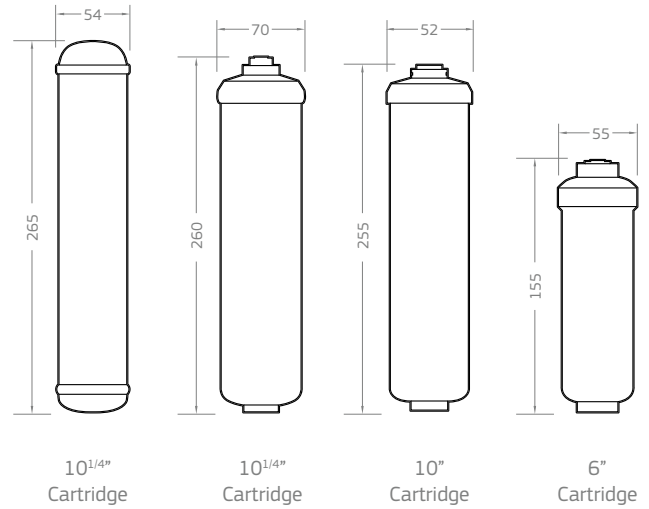

IL Series

Inline Fridge Filter Cartridges

CARTRIDGES - SPECIALTY

Puretec IL Series Cartridges

Specifications

Ordering Code	Pressure kPa	Flow (Lpm)	Connection	Micron Rating	Cartridge Size
IL643*	100-520	1.9	1/4" BSPF	5	6" x 2"
IL643Q*	100-520	1.9	1/4" QC tube	5	6" x 2"
IL142	100-520	1.9	1/4" BSPF	5	10" x 2"
IL142Q	100-520	1.9	1/4" QC tube	5	10" x 2"
IL143	100-520	1.9	1/4" BSPF	5	10" x 2"
IL143Q	100-520	1.9	1/4" QC tube	5	10" x 2"
IL146	100-520	1.9	1/4" BSPF	5	10 1/4" x 2"
IL146Q	100-520	1.9	1/4" QC tube	5	10 1/4" x 2"
IL148Q	100-520	1	1/4" QC tube	5	10" x 2 1/2"
IL149	100-520	1.9	1/4" BSPF	1	10" x 2 1/2"
IL149Q	100-520	1.9	1/4" QC tube	1	10" x 2 1/2"
IL150Q	100-520	1.9	1/4" QC tube	1	10" x 2"