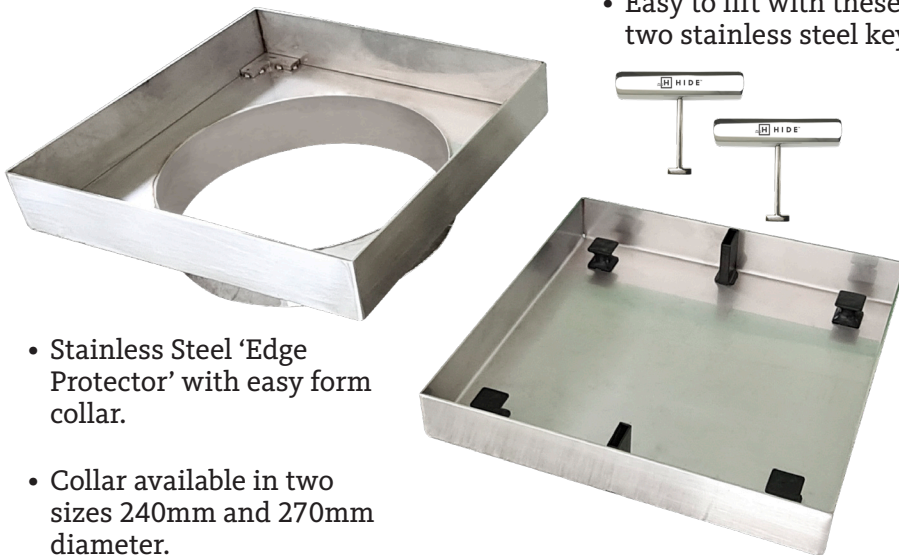

# Concrete Skimmer Covers

| 240mm |

| 270mm |

Set bed corners

Stainless Steel wet-pour concrete covers that match your pool deck.

• Easy to lift with these two stainless steel keys.

• Stainless Steel 'Edge Protector' with easy form collar.

• Collar available in two sizes 240mm and 270mm diameter.

• Stainless Steel Lid with key-way formers and concrete connection lugs.

• Sits flush to surface, durable and looks great.

Set levels and height

Pour surrounds and lid