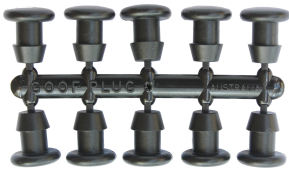

Goof (Repair) Plugs

Type	Order Code	Pack Quantity	Packs per Carton	Carton (kg)
Goof (Repair) Plugs - Rack of 10	42325	10	250	7.2