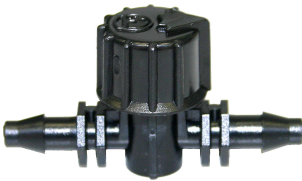

Vari-Flow™ Barb x Barb

Ordering Information - Vari-Flow™ Valve

Type	Colour	Order Code	Pack Quantity	Packs per Carton	Carton (kg)
Vari-Flow™ Valve barb 4.5 mm	Black	42155	50	90	11.5
Vari-Flow™ Valve thread 4.0 mm	Black	42115	50	90	11.5
Vari-Flow™ Valve thread 4.0 mm	Green/Yellow	42125	50	90	11.5