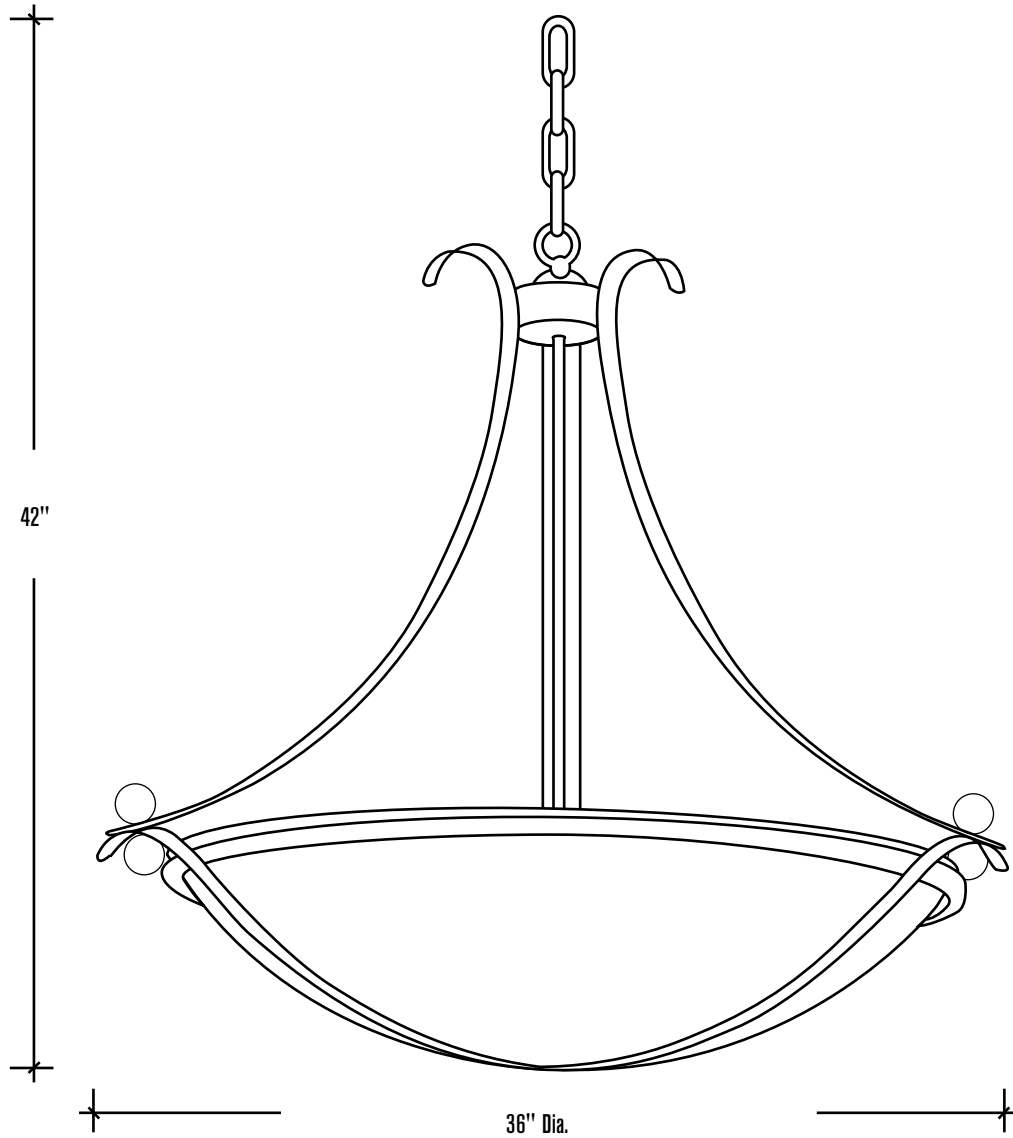

2036-3BLAPBR-75IN-FAC-1STRNG4TR

Lamping: 3-75W Incandescent, 120V
Finish: Black Frame with Polish Brass Details
Materials: 36" Dia. Frame with Honey Onyx Acrylic Bowl
 1 Center Stem with 4 Tierods

Dry Location