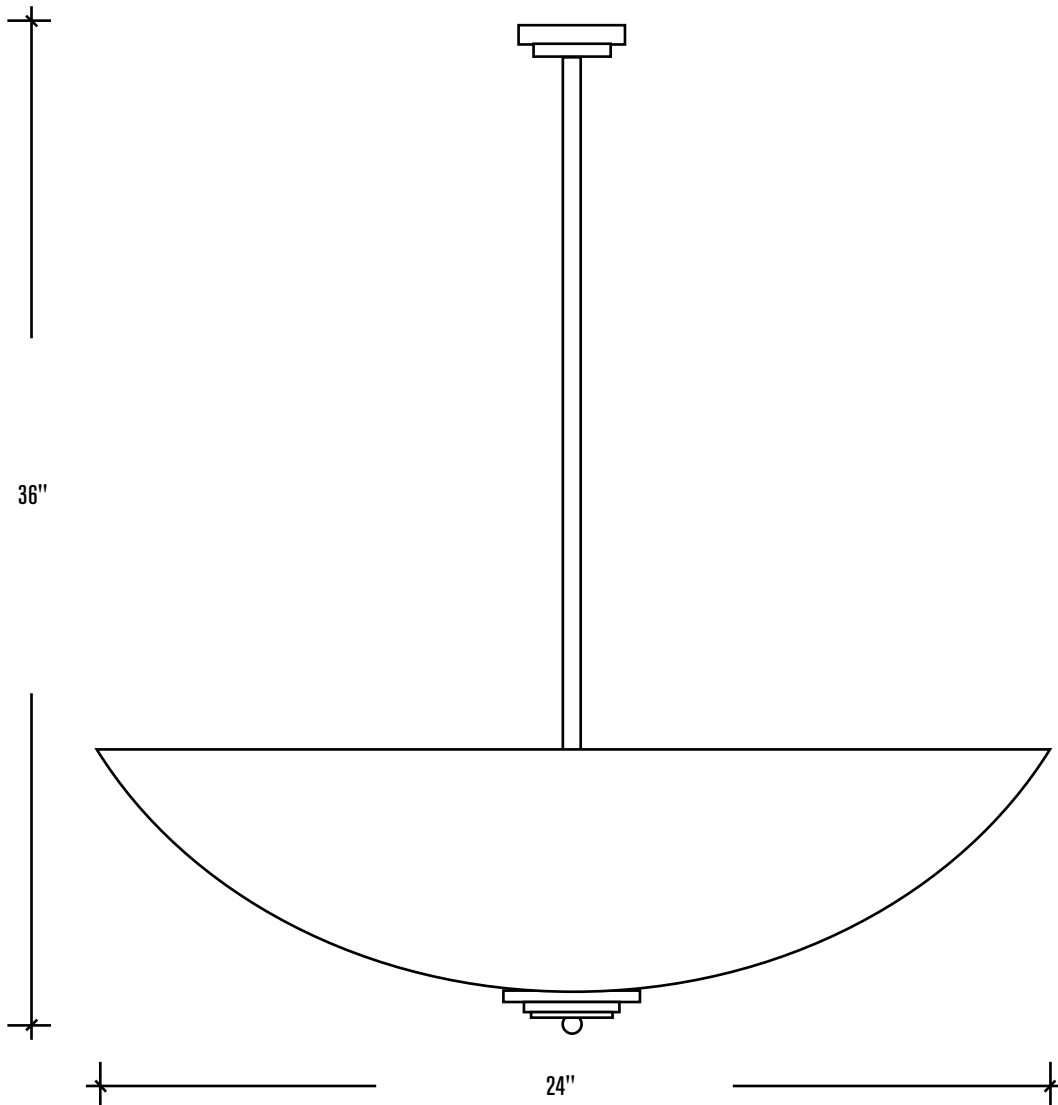

# 2024-4PBR-26CF-WAC-1STFIN

**Lamping:** 4-26W CFL, 120/277V  
**Finish:** Polish Brass  
**Description:** 1" OD Polish Brass Stem with  
24" Diameter White Acrylic Bowl  
with Finial

Dry Location

532 West Windsor Road  
Glendale, CA. 91204