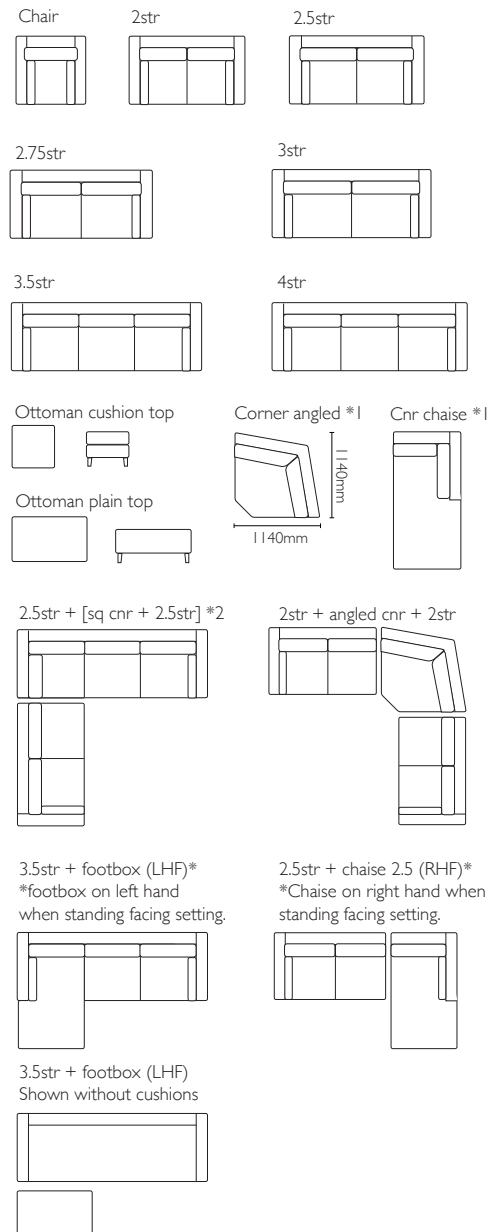

FURNISH.

LOUNGE - DINING - OUTDOOR FURNITURE

Prague

Model shown: Prague 2.5 + 3str in Luxe Manuka

Fabric: Choose from our wide selection of fabrics in store

Size	Width	Depth	Height
3 str	2080	900	900
2.75 str	1860	900	900
2.5 str	1760	900	900
Chaise 2.5	890	1560	900
2 str	1510	900	900
Chair	900	900	900

FURNISH.

1/683 Cameron Rd, TAURANGA | 07 578 8388 | online@furnish.co.nz

FURNISH.CO.NZ

Prague

Size	Spec	Width	Depth	Height	Mtg
Chair	std	900	900	900	8.0
Chair	left or right arm	765	900	900	7.5
Chair	no arm	630	900	900	7.0
2 str	std	1510	900	900	9.5
2 str	left or right arm	1375	900	900	9.0
2 str	no arm	1240	900	900	8.5
2.5 str	std	1760	900	900	10.5
2.5 str	left or right arm	1625	900	900	10.0
2.5 str	no arm	1490	900	900	9.5
2.75 str	std	1860	900	900	11.0
2.75 str	left or right arm	1725	900	900	10.5
2.75 str	no arm	1590	900	900	10.0
3 str	std	2080	900	900	12.0
3 str	left or right arm	1945	900	900	11.5
3 str	no arm	1810	900	900	11.0
3.5 str	std	2495	900	900	13.5
3.5 str	left or right arm	2360	900	900	14.0
4 str	std	2645	900	900	14.5
Chaise 2.5	left or right arm	890	1560	900	7.5
Chaise 2.75	left or right arm	940	1560	900	9.5
Chaise Footbox	left or right side	to match sofa	640	to match	2.0
Corner	square	900	900	900	4.0
Corner	angled	1140	1140*	900	6.0
Corner Chaise	left or right	900	2000	900	10.5
Sofabed	double bi-fold	1860	900	900	11.5
Sofabed	queen bi-fold	2080	900	900	12.5
Ottoman sq	plain top	570	570	400	2.0
	cushion top	570	570	470	2.5
Ottoman rect	plain top	1000	600	400	2.5
	cushion top	1000	600	470	3.0

*1. The angled corner is freestanding.

*2. In a square corner setting the corner piece is always 'built on' to the smaller of the two sofas specified, i.e. 2 + cnr + 3, the corner will be build on to the 2 str.