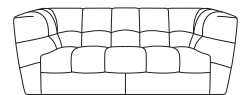

FURNISH.

LOUNGE - DINING - OUTDOOR FURNITURE

Cruz

URBAN SOFA COLLECTION

Model shown: Cruz Sofa Chaise - 3 Seater LHF + Corner Extension Chaise RHF
Material: Urban Sofa Blue Fabric

Material: Available in Urban Sofa fabric and Urban Sofa leathers

Features:

- Quality leather and fabric, high resilient foam
- Available to order in a 3 seater, 2 seater, 1 seater and Settings with Corner Extn Chaise

Size	Width	Depth	Height
3 Seater	2280	950	720
2 Seater	1730	950	720
1 Seater	1120	950	720
3 Seater L/R	1820	950	720
2 Seater L/R	1400	950	720
Cnr Extn Chaise L/R	980	2190	720

3 Seater

2 Seater

1 Seater

Side Profile

Corner Extn Chaise L/R

3 Seater L/R

2 Seater L/R

- Solid timber frame
- Available in a wide range of Urban Sofa fabrics or Urban Sofa leathers