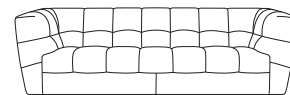

FURNISH.

LOUNGE - DINING - OUTDOOR FURNITURE

Cruz

URBAN SOFA COLLECTION

Model shown: Cruz Sofa Chaise - 3 Seater LHF + Corner Extension Chaise RHF
Material: Urban Sofa Blue Fabric

Material: Available in Urban Sofa fabric and Urban Sofa leathers

Features:

- Quality leather and fabric, high resilient foam
- Available to order in a 3 seater, 2 seater, 1 seater and Settings with Corner Extn Chaise

Size	Width	Depth	Height
3 Seater	2280	950	720
2 Seater	1730	950	720
1 Seater	1120	950	720
3 Seater L/R	1820	950	720
2 Seater L/R	1400	950	720
Cnr Extn Chaise L/R	980	2190	720

3 Seater

2 Seater

1 Seater

Side Profile

Corner Extn Chaise L/R

3 Seater L/R

2 Seater L/R

- Solid timber frame
- Available in a wide range of Urban Sofa fabrics or Urban Sofa leathers