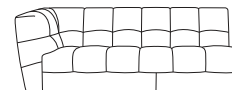

FURNISH.

LOUNGE - DINING - OUTDOOR FURNITURE

Cruz

URBAN SOFA COLLECTION

Model shown: Cruz Sofa Chaise - 3 Seater LHF + Corner Extension Chaise RHF
Material: Urban Sofa Blue Fabric

Material: Available in Urban Sofa fabric and Urban Sofa leathers

Features:

- Quality leather and fabric, high resilient foam
- Available to order in a 3 seater, 2 seater, 1 seater and Settings with Corner Extn Chaise

Size	Width	Depth	Height
3 Seater	2280	950	720
2 Seater	1730	950	720
1 Seater	1120	950	720
3 Seater L/R	1820	950	720
2 Seater L/R	1400	950	720
Cnr Extn Chaise L/R	980	2190	720

3 Seater

2 Seater

1 Seater

Side Profile

Corner Extn Chaise L/R

3 Seater L/R

2 Seater L/R

- Solid timber frame
- Available in a wide range of Urban Sofa fabrics or Urban Sofa leathers