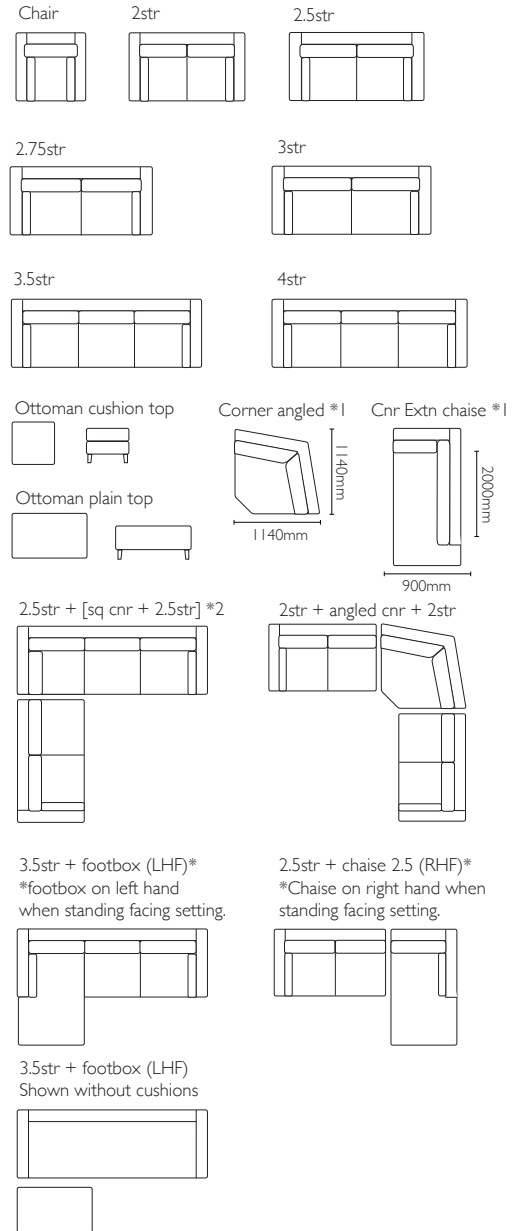

FURNISH.

1/683 Cameron Rd, TAURANGA | 07 578 8388 | info@furnish.co.nz

FURNISH.CO.NZ

Westwood

| Size | Spec | Width | Depth | Height | Mtg |
|----------------|--------------------|---------------|-------|----------|------|
| Chair | std | 1040 | 900 | 900 | 7.0 |
| Chair | left or right arm | 835 | 900 | 900 | 6.0 |
| Chair | no arm | 630 | 900 | 900 | 6.0 |
| 2 str | std | 1650 | 900 | 900 | 8.5 |
| 2 str | left or right arm | 1445 | 900 | 900 | 7.5 |
| 2 str | no arm | 1240 | 900 | 900 | 7.0 |
| 2.5 str | std | 1900 | 900 | 900 | 9.0 |
| 2.5 str | left or right arm | 1695 | 900 | 900 | 8.0 |
| 2.5 str | no arm | 1490 | 900 | 900 | 7.5 |
| 2.75 str | std | 2000 | 900 | 900 | 10.0 |
| 2.75 str | left or right arm | 1795 | 900 | 900 | 9.0 |
| 2.75 str | no arm | 1590 | 900 | 900 | 8.5 |
| 3 str | std | 2220 | 900 | 900 | 11.0 |
| 3 str | left or right arm | 2015 | 900 | 900 | 10.0 |
| 3 str | no arm | 1810 | 900 | 900 | 9.5 |
| 3.5 str | std | 2635 | 900 | 900 | 12.5 |
| 4 str | std | 2785 | 900 | 900 | 13.5 |
| Chaise 2.5 | left or right arm | 960 | 1560 | 900 | 7.0 |
| Chaise 2.75 | left or right arm | 1010 | 1560 | 900 | 8.5 |
| Chaise Footbox | left or right side | to match sofa | 640 | to match | 2.0 |
| Corner | square | 900 | 900 | 900 | 4.0 |
| Corner | angled | 1140 | 1140* | 900 | 6.0 |
| Corner Chaise | left or right | 900 | 2000 | 900 | 9.0 |
| Sofa Bed | double bi-fold | 2000 | 900 | 900 | 10.0 |
| Sofa Bed | queen bi-fold | 2220 | 900 | 900 | 11.0 |
| Ottoman sq | plain top | 570 | 570 | 400 | 2.0 |
| Ottoman sq | cushion top | 570 | 570 | 470 | 2.5 |
| Ottoman rect | plain top | 1000 | 600 | 400 | 2.5 |
| Ottoman rect | cushion top | 1000 | 600 | 470 | 3.0 |

*1. The angled corner is freestanding.

*2. In a square corner setting the corner piece is always 'built on' to the smaller of the two sofas specified, i.e. 2 + cnr + 3, the corner will be build on to the 2 str.