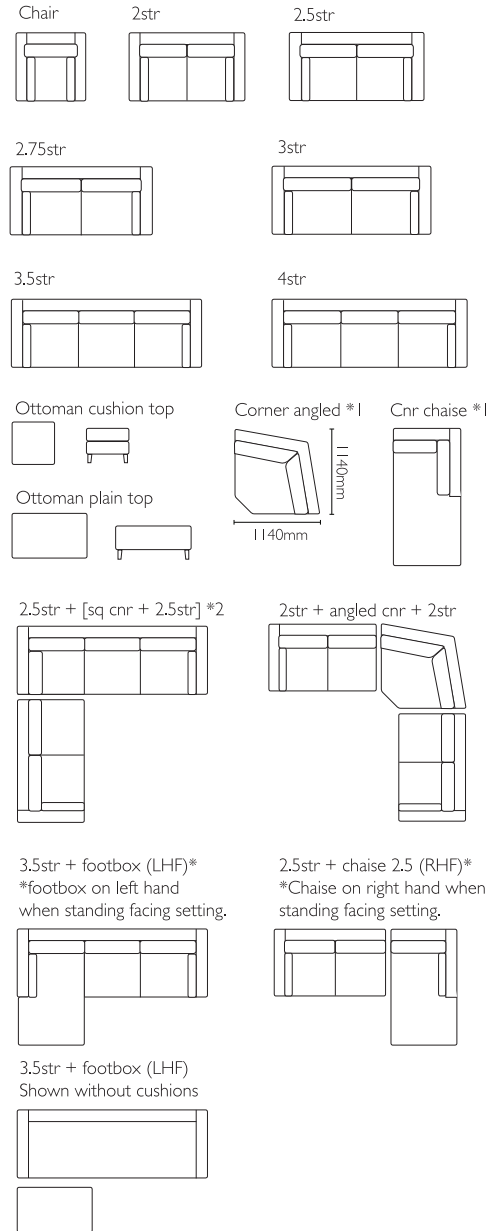

Size	Width	Depth	Height
4 str	2785	900	900
3.5 str + F/Box chse	2635	1540	900
2.75 str	2000	900	900
2.5 str	1900	900	900
2 str	1650	900	900
Chair	1040	900	900

*The sizes above are standard to manufacturing, please ask for customised options

1/683 Cameron Rd, TAURANGA
07 578 8388
info@furnish.co.nz

2 Newton St, MOUNT MAUNGANUI
07 575 3926
mountinfo@furnish.co.nz

FURNISH.CO.NZ

Westwood

Size	Spec	Width	Depth	Height	Mtg
Chair	std	1040	900	900	7.0
Chair	left or right arm	835	900	900	6.0
Chair	no arm	630	900	900	6.0
2 str	std	1650	900	900	8.5
2 str	left or right arm	1445	900	900	7.5
2 str	no arm	1240	900	900	7.0
2.5 str	std	1900	900	900	9.0
2.5 str	left or right arm	1695	900	900	8.0
2.5 str	no arm	1490	900	900	7.5
2.75 str	std	2000	900	900	10.0
2.75 str	left or right arm	1795	900	900	9.0
2.75 str	no arm	1590	900	900	8.5
3 str	std	2220	900	900	11.0
3 str	left or right arm	2015	900	900	10.0
3 str	no arm	1810	900	900	9.5
3.5 str	std	2635	900	900	12.5
4 str	std	2785	900	900	13.5
Chaise 2.5	left or right arm	960	1560	900	7.0
Chaise 2.75	left or right arm	1010	1560	900	8.5
Chaise Footbox	left or right side	to match sofa	640	to match	2.0
Corner	square	900	900	900	4.0
Corner	angled	1140	1140*	900	6.0
Corner Chaise	left or right	900	2000	900	9.0
Sofa Bed	double bi-fold	2000	900	900	10.0
Sofa Bed	queen bi-fold	2220	900	900	11.0
Ottoman sq	plain top	570	570	400	2.0
Ottoman sq	cushion top	570	570	470	2.5
Ottoman rect	plain top	1000	600	400	2.5
Ottoman rect	cushion top	1000	600	470	3.0

*1. The angled corner is freestanding.

*2. In a square corner setting the corner piece is always 'built on' to the smaller of the two sofas specified, i.e. 2 + cnr + 3, the corner will be build on to the 2 str.