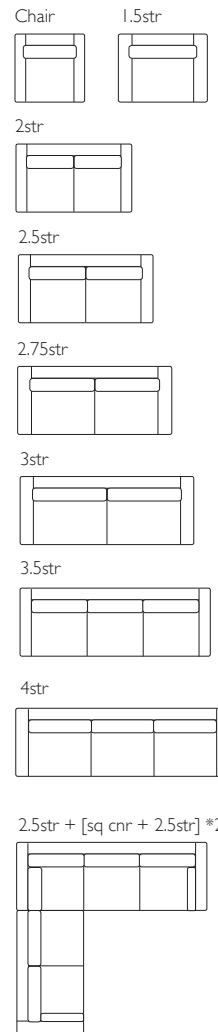

## Stevo

Model shown: Stevo 4+2.75-Seater in Eastwood Tan

Fabric: Choose from our wide selection of fabrics in store

Features: Contemporary Square Arm design

Size	Width	Depth	Height
4 str	2690	900	900
3.5 str	2540	900	900
3 str	2135	900	900
2.75 str	1915	900	900
2.5 str	1815	900	900
2 str	1545	900	900
1.5 str	1080	900	900
Chair	955	900	900

# FURNISH.

LOUNGE - DINING - OUTDOOR FURNITURE

Size	Spec	Width	Depth	Height	Mtg
Chair	std	955	900	900	7.0
Chair	left or right arm	795	900	900	6.5
Chair	no arm	630	900	900	6.0
1.5 str	std	1080	900	900	7.5
2 str	std	1545	900	900	8.0
2 str	left or right arm	1385	900	900	7.5
2.5 str	std	1815	900	900	10.5
2.5 str	left or right arm	1655	900	900	10.0
2.75 str	std	1915	900	900	11.0
2.75 str	left or right arm	1735	900	900	10.5
3 str	std	2135	900	900	12.0
3.5 str	std	2540	900	900	13.0
4 str	std	2690	900	900	13.5
Chaise	left or right arm	920	1560	900	7.5
Corner Chaise	left or right arm	900	2000	900	9.5
Footbox	left or right side	900	650	300	4.3
Corner	square	900	900	900	att/4.8 sep/6.8
Corner	angled	1140	1140*	900	6.3
Corner Chaise	left or right	900	2000	900	9.5
Sofabed - Single	bi-fold	1505	2360	900	Bed Width 930
Sofabed - Double	bi-fold	1915	2360	900	Bed Width 1330
Sofabed - Queen	bi-fold	2135	2360	900	Bed Width 1530
Ottoman sq	plain top	600	600	400	
	cushion top	600	600	450	
Ottoman rect	plain top	1020	620	400	
	cushion top	1020	620	450	

\*1. The angled corner is freestanding.

\*2. In a square corner setting the corner piece is always 'built on' to the smaller of the two sofas specified, i.e. 2 + cnr + 3, the corner will be build on to the 2 str.