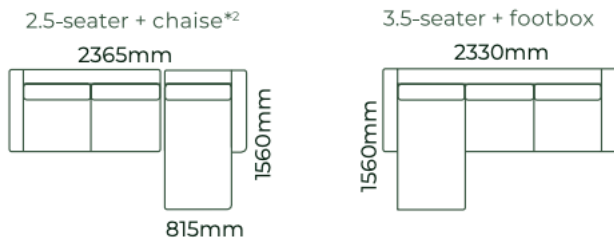

* Additional variations available to order with Timber Legs only