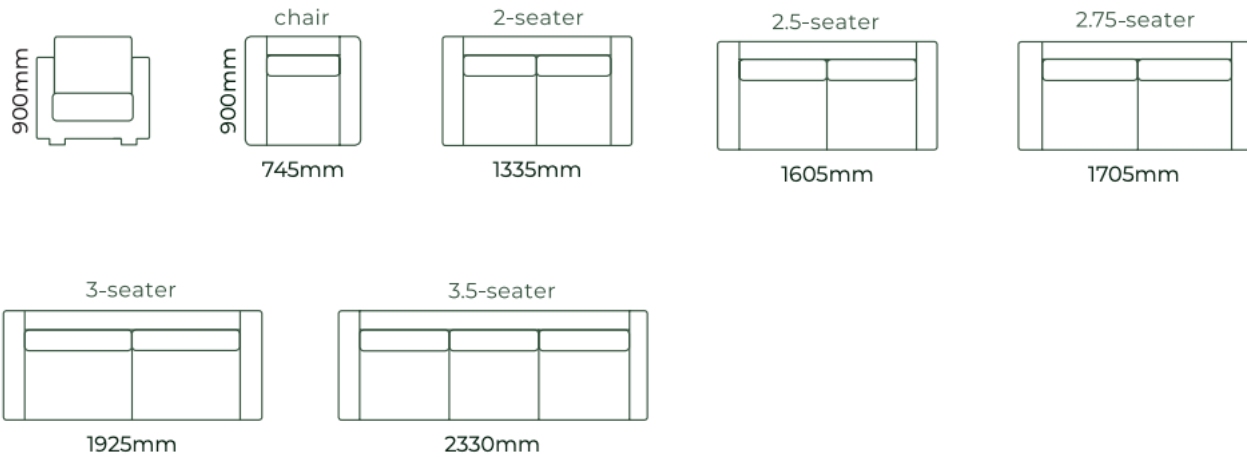

Soho

* Additional variations available to order with Timber Legs only

Notes

- Made in New Zealand. 15 year warranty on frame, made from NZ kiln dried timber.
- 10 year warranty on seat webbing, 10 year warranty on foam, 2 year warranty on standard back cushion inners.
- Optional upgrade to Dunlop Ergo Fill back cushion inners - see staff for details.
- 2 year warranty on sofa bed mechanism. Commercial grade, bi-fold mechanism with a 110-130mm inner-sprung mattress.
- Fabric, 2 year warranty given on NZ sourced fabric, however all fabrics have passed a 25,000+ rub test.
- Due to the nature of foam and fabric all furniture dimensions could be +/- 30mm.
- Fabric meterages are based on plain, railroaded fabric. Please refer to your sample book. Mtg's do not include side scatters.