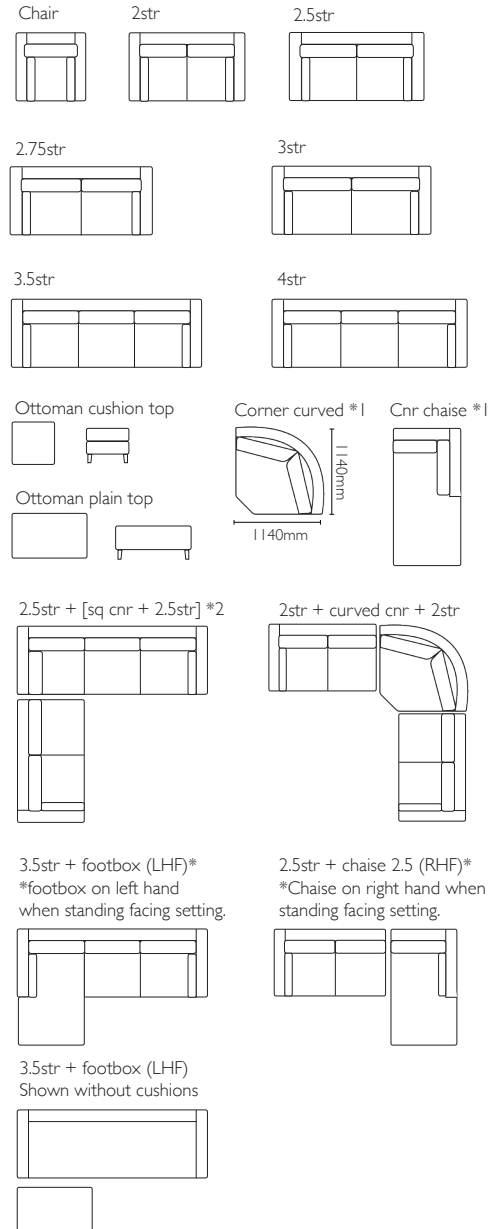

FURNISH.

LOUNGE - DINING - OUTDOOR FURNITURE

Regent

Model shown: Regent 3.5 str (L) + curved corner + 2.5 str (R)

Fabric: Choose from our wide selection of fabrics in store

Size	Width	Depth	Height
3 str	2215	900	900
2.75 str	1995	900	900
2.5 str	1895	900	900
2 str	1625	900	900
Chair	1035	900	900

FURNISH.

1/683 Cameron Rd, TAURANGA | 07 578 8388 | online@furnish.co.nz

FURNISH.CO.NZ

Regent

Size	Spec	Width	Depth	Height	Mtg
Chair	std	1035	900	900	7.0
Chair	left or right arm	835	900	900	6.0
Chair	no arm	630	900	900	6.0
2 str	std	1625	900	900	8.5
2 str	left or right arm	1425	900	900	7.5
2 str	no arm	1220	900	900	7.5
2.5 str	std	1895	900	900	9.0
2.5 str	left or right arm	1695	900	900	8.0
2.5 str	no arm	1490	900	900	8.0
2.75 str	std	1995	-	-	-
2.75 str	left or right arm	1795	-	-	-
2.75 str	no arm	1590	-	-	-
3 str	std	2215	900	900	11.0
3 str	left or right arm	2015	900	900	10.0
3 str	no arm	1810	900	900	10.0
3.5 str	std	2620	900	900	12.5
3.5 str	left or right arm	2420	900	900	
3.5 str	no arm	2220	900	900	
4 str	std	2770	-	-	-
Corner	square	900	900	900	4.0
Corner	curved	1140	1140*	900	6.0
Corner Chaise	left or right	900	2000	900	9.0
Sofabed	single bi-fold	1585	900	900	10.0
Sofabed	double bi-fold	1995	900	900	10.0
Sofabed	queen bi-fold	2215	900	900	11.0
Ottoman sq	plain top	600	600	400	2.0
	cushion top	600	600	450	2.5
Ottoman rect	plain top	1020	620	400	2.5
	cushion top	1020	620	450	3.0

*1. The curved corner is freestanding.

*2. In a square corner setting the corner piece is always 'built on' to the smaller of the two sofas specified, i.e. 2 + cnr + 3, the corner will be build on to the 2 str.