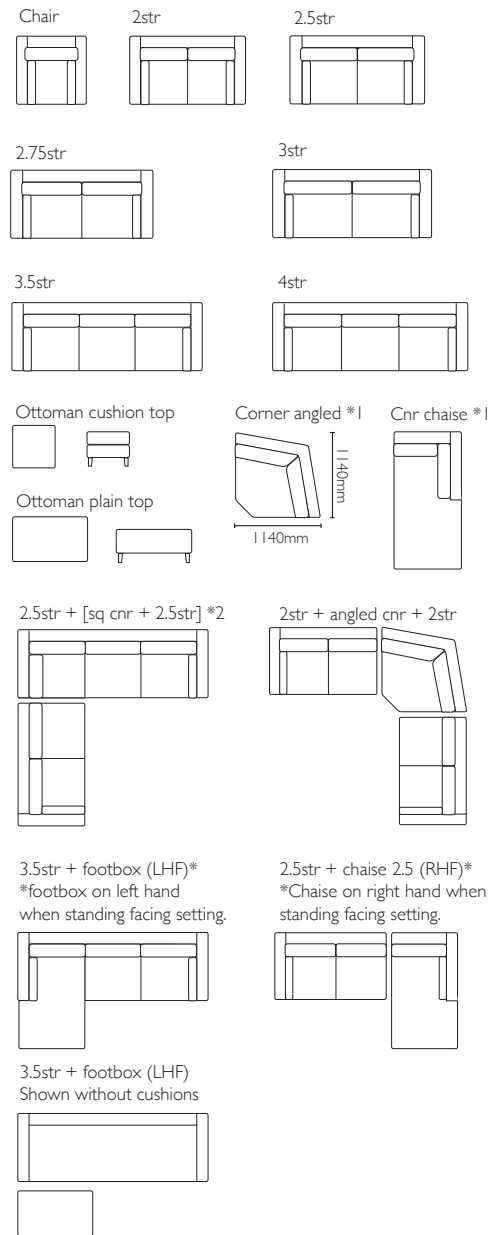

## Regent

Model shown: Regent 2.5 str (L) + angled corner + 2.5 str (R)

Fabric: Choose from our wide selection of fabrics in store

Size	Width	Depth	Height
3 str	2250	900	900
2.75 str	n/a	-	-
2.5 str	1930	900	900
2 str	1680	900	900
Chair	1070	900	900

# Regent

Size	Spec	Width	Depth	Height	Mtg
Chair	std	1070	900	900	7.0
Chair	left or right arm	850	900	900	6.0
Chair	no arm	630	900	900	6.0
2 str	std	1680	900	900	8.5
2 str	left or right arm	1460	900	900	7.5
2 str	no arm	1240	900	900	7.5
2.5 str	std	1930	900	900	9.0
2.5 str	left or right arm	1710	900	900	8.0
2.5 str	no arm	1490	900	900	8.0
2.75 str	std	n/a	-	-	-
2.75 str	left or right arm	n/a	-	-	-
2.75 str	no arm	n/a	-	-	-
3 str	std	2250	900	900	11.0
3 str	left or right arm	2030	900	900	10.0
3 str	no arm	1810	900	900	10.0
3.5 str	std	2430	900	900	12.5
4 str	std	n/a	-	-	-
Chaise 2.5	left or right arm	975	1560	900	7.0
Chaise 2.75	left or right arm	n/a	-	-	-
Chaise Footbox	left or right side	to match sofa	640	to match	2.0
Corner	square	900	900	900	4.0
Corner	angled	1140	1140*	900	6.0
Corner Chaise	left or right	900	2000	900	9.0
Sofabed	double bi-fold	2030	900	900	10.0
Sofabed	queen bi-fold	2190	900	900	11.0
Ottoman sq	plain top	570	570	400	2.0
	cushion top	570	570	470	2.5
Ottoman rect	plain top	1000	600	400	2.5
	cushion top	1000	600	470	3.0

\*1. The angled corner is freestanding.

\*2. In a square corner setting the corner piece is always 'built on' to the smaller of the two sofas specified, i.e. 2 + cnr + 3, the corner will be build on to the 2 str.