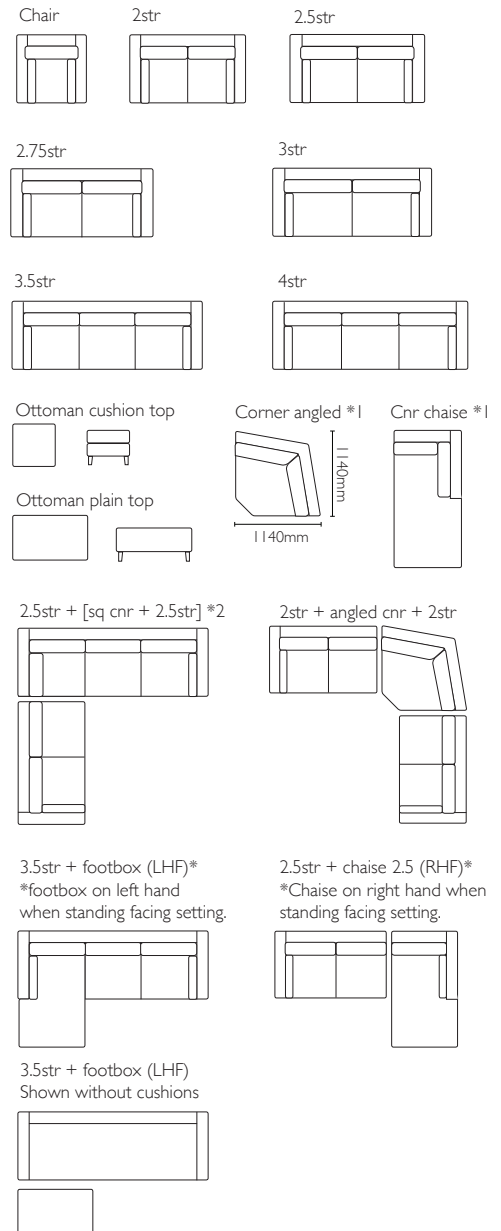

FURNISH.

1/683 Cameron Rd, TAURANGA | 07 578 8388 | online@furnish.co.nz

FURNISH.CO.NZ

Raven Sofa Bed

FURNISH.

LOUNGE - DINING - OUTDOOR FURNITURE

Size	Spec	Width	Depth	Height	Mtg	
Chair	std	885	900	900	7.0	
Chair	left or right arm	760	900	900	6.5	
Chair	no arm	630	900	900	6.0	
1.5 str	std	1010	900	900	7.5	
2 str	std	1475	900	900	8.0	
2 str	left or right arm	1350	900	900	7.5	
2.5 str	std	1745	900	900	10.5	
2.5 str	left or right arm	1620	900	900	10	
2.75 str	std	1845	900	900	11.0	
3 str	std	2065	900	900	12.0	
3.5 str	std	2470	900	900	13.0	
4 str	std	2620	900	900	13.5	
Chaise*	left or right arm	885	1560	900	7.5	
Corner Chaise*	left or right arm	900	2000	900	9.5	
Footbox		900	650	300	4.3	
Corner	curved	1140	1140	900	6.3	
Sofa bed - Single	bi-fold	1435	2360	900	9.0	Bed Width 930
Sofa bed - Double	bi-fold	1845	2360	900	11.0	Bed Width 1330
Sofa bed - Queen	bi-fold	2065	2360	900	12.0	Bed Width 1530
Ottoman	cushion top	1020	620	450	2.8	
Ottoman	cushion top square	600	600	450	2.3	
Ottoman	plain top	1020	620	400	2.3	
Ottoman	plain top square	600	600	400	1.8	

*1. The angled corner is free-standing.

*2. In a square corner setting the corner piece is always 'built on' to the smaller of the two sofas specified, i.e. 2 + cnr + 3, the corner will be build on to the 2 str.